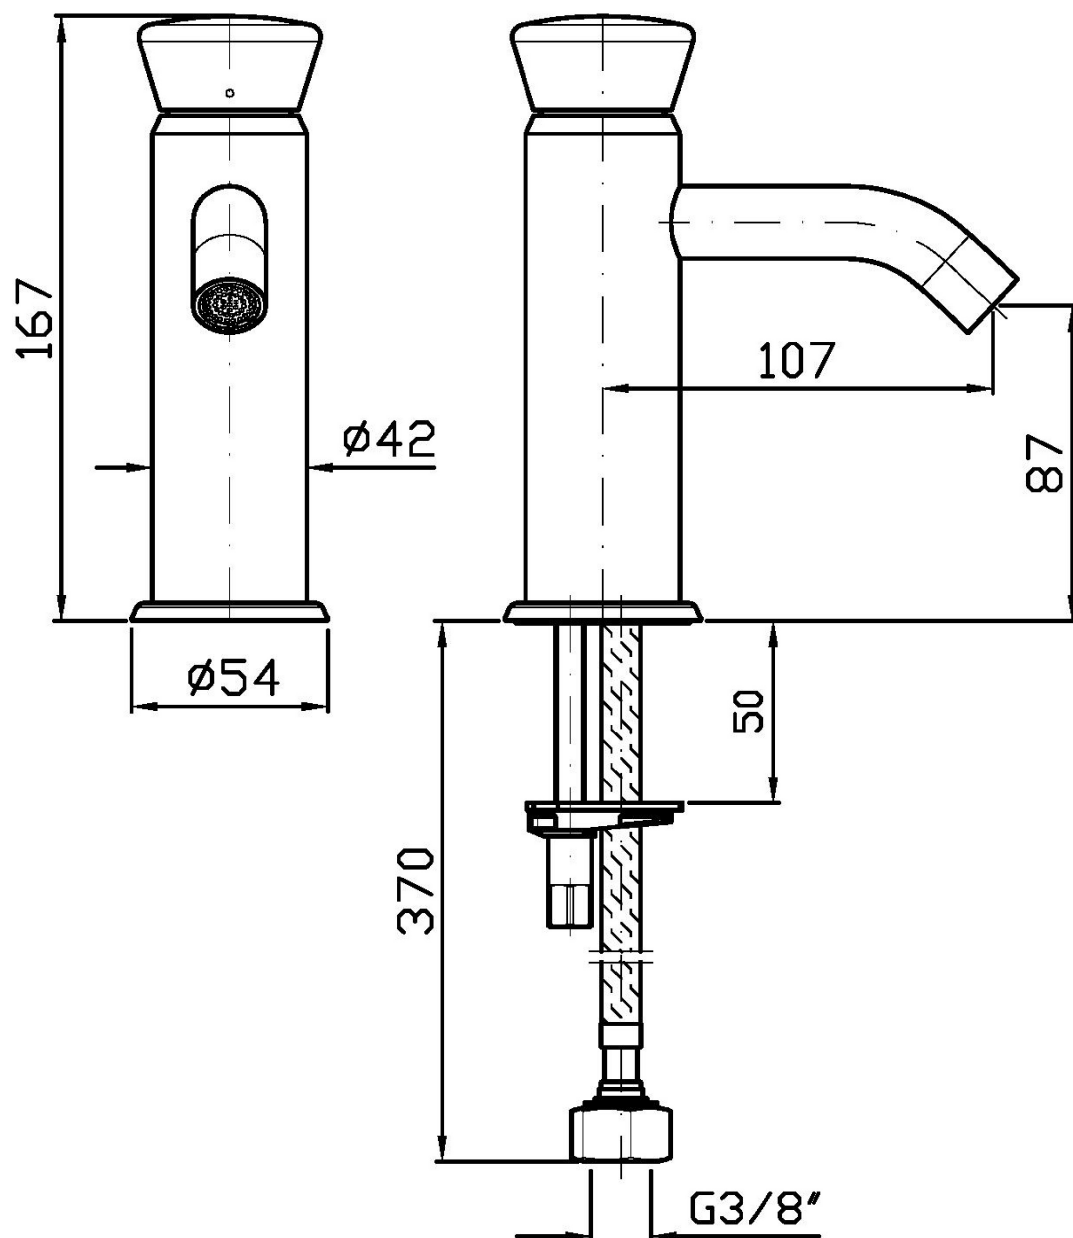

## SABLIER

ZSL556.X

Disegno Complessivo / Overall Drawing

## SABLIER

ZSL556.X

Pesi e Misure / Weights and Sizes

Peso ( Kg ) Weight ( lb )	1,40 ( Kg )	3,09 ( lb )
Volume test ( dc3 ) - ( in3 )	7,50 ( dc3 )	457,68 ( in3 )
h ( mm ) - ( in )	90,00 ( mm )	3,54 ( in )
L1 ( mm ) - ( in )	250,00 ( mm )	9,84 ( in )
L2 ( mm ) - ( in )	333,00 ( mm )	13,11 ( in )