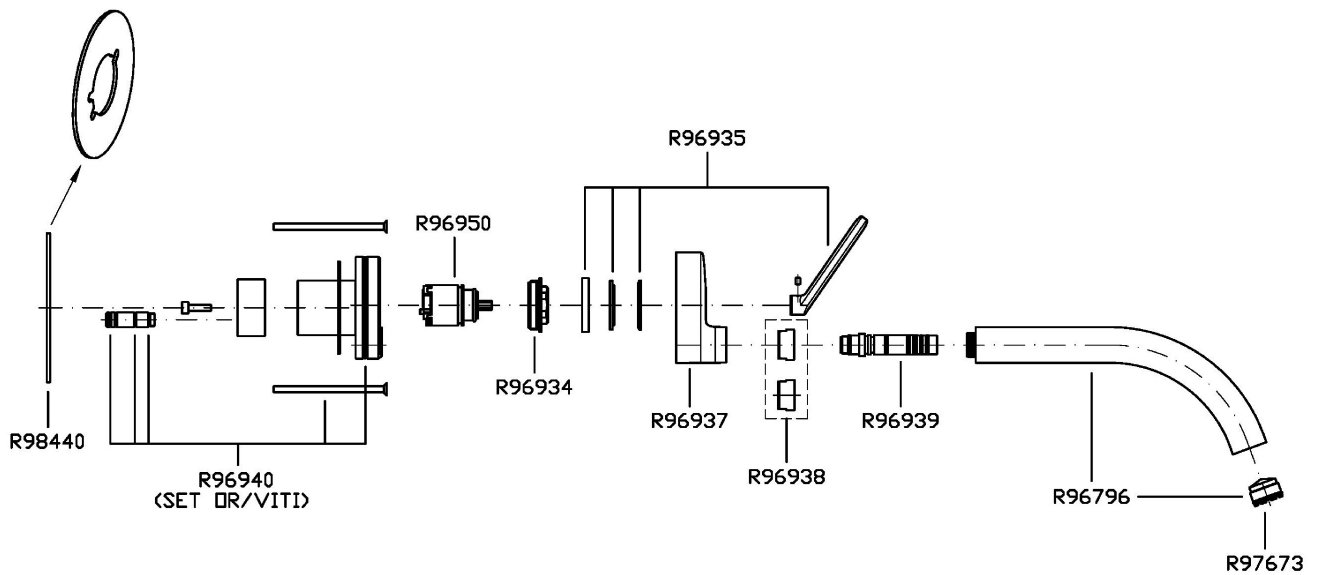

Built-in single lever basin mixer with aerator. Spout projection 200 mm.
Water Saving - water flow rate of 6 l/min or less.

R97832

Parte incasso / Built-in part

Finiture / Finishes

 Cromo / Chrome	 C3 Nickel Spazzolato / Brushed Nickel	 C50 Metal Black / Metal Black	 C51 Metal Black spazzolato / Brushed Metal Black	 N6 Nero opaco / Matt black	 L5 Blu mediterraneo / Mediterranean blu	 P21 PVD brushed chocolate / PVD brushed chocolate
 P31 Brushed PVD British gold / Brushed PVD British gold	 P91 Brushed PVD Copper / Brushed PVD Copper					

ISY22

ZIS1733

Disegno Complessivo / Overall Drawing

Note / Notes

ISY22

ZIS1733

Esplosi / Exploded

ISY22

ZIS1733

Portate / Flowrates (lt/min)

PRESSIONE PRESSURE	1 BAR	2 BAR	3 BAR	4 BAR	5 BAR
P1 LAVABO BASIN	2,5	3,5	4,3	4,4	4,5
P2					
P3					
P4					
P5					

ISY22

ZIS1733

Pesi e Misure / Weights and Sizes

Peso (Kg) Weight (lb)	1,35 (Kg)	2,98 (lb)
Volume test (dc3) - (in3)	4,05 (dc3)	247,15 (in3)
h (mm) - (in)	70,00 (mm)	2,76 (in)
L1 (mm) - (in)	150,00 (mm)	5,91 (in)
L2 (mm) - (in)	385,00 (mm)	15,16 (in)