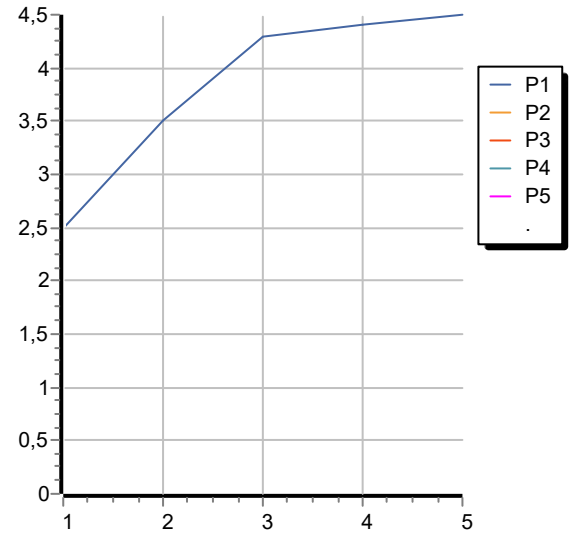

Built-in single lever basin mixer with aerator. Spout projection 200 mm.
Water Saving - water flow rate of 6 l/min or less.

R97832

Parte incasso / Built-in part

Finiture / Finishes

 Cromo / Chrome	 C3 Nickel Spazzolato / Brushed Nickel	 C50 Metal Black / Metal Black	 C51 Metal Black spazzolato / Brushed Metal Black	 N6 Nero opaco / Matt black	 L5 Blu mediterraneo / Mediterranean blu	 P21 PVD brushed chocolate / PVD brushed chocolate
 P31 Brushed PVD British gold / Brushed PVD British gold	 P91 Brushed PVD Copper / Brushed PVD Copper					

ZIS1733

Portate / Flowrates (lt/min)

PRESSIONE PRESSURE	1 BAR	2 BAR	3 BAR	4 BAR	5 BAR
P1 LAVABO BASIN	2,5	3,5	4,3	4,4	4,5
P2					
P3					
P4					
P5					

ISY22

ZIS1733

Pesi e Misure / Weights and Sizes

Peso (Kg) Weight (lb)	1,35 (Kg)	2,98 (lb)
Volume test (dc3) - (in3)	4,05 (dc3)	247,15 (in3)
h (mm) - (in)	70,00 (mm)	2,76 (in)
L1 (mm) - (in)	150,00 (mm)	5,91 (in)
L2 (mm) - (in)	385,00 (mm)	15,16 (in)