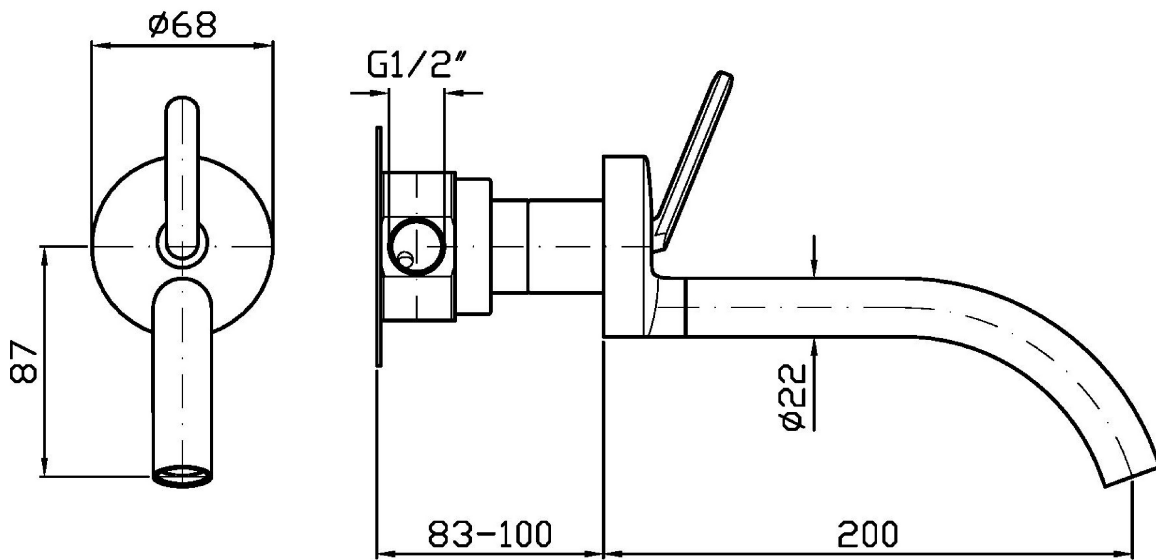

ISY22

ZIS1733

Disegno Complessivo / Overall Drawing

Note / Notes