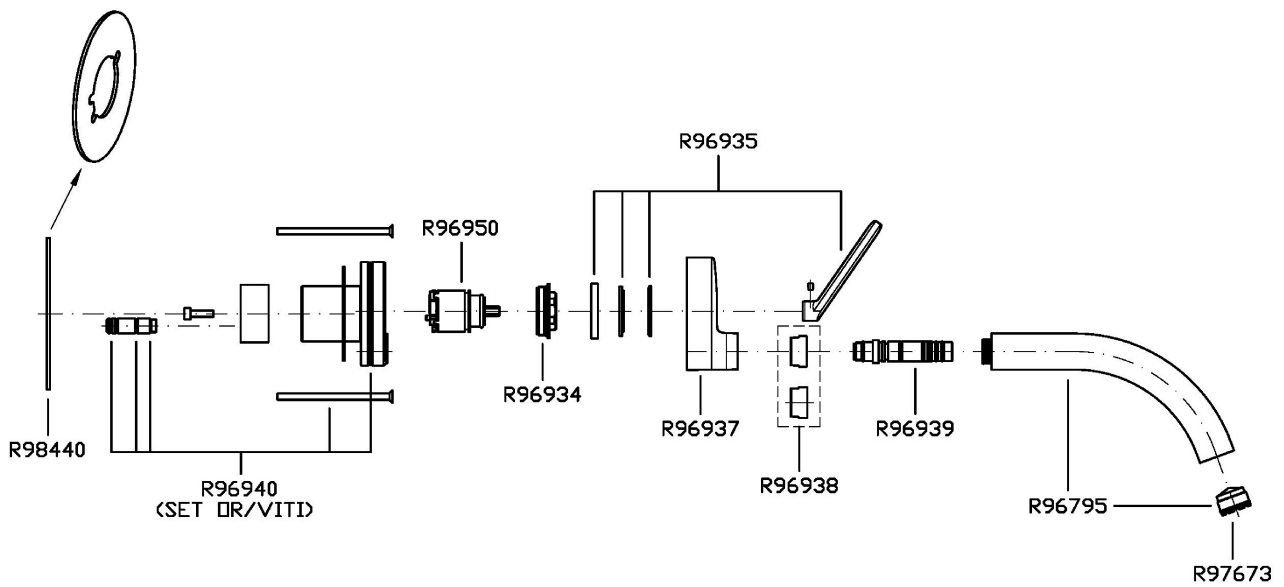

ISY22

ZIS1732

Esplosi / Exploded