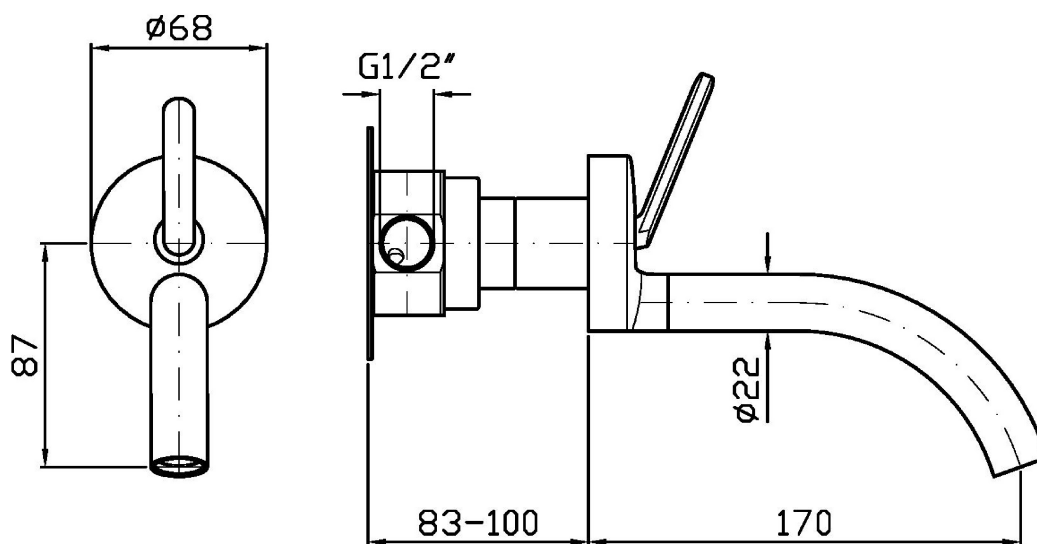

ISY22

ZIS1732

Disegno Complessivo / Overall Drawing

Note / Notes