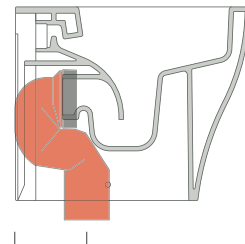

LKRS (SET: LKRS)

da/ from 160 a/ to 180 mm