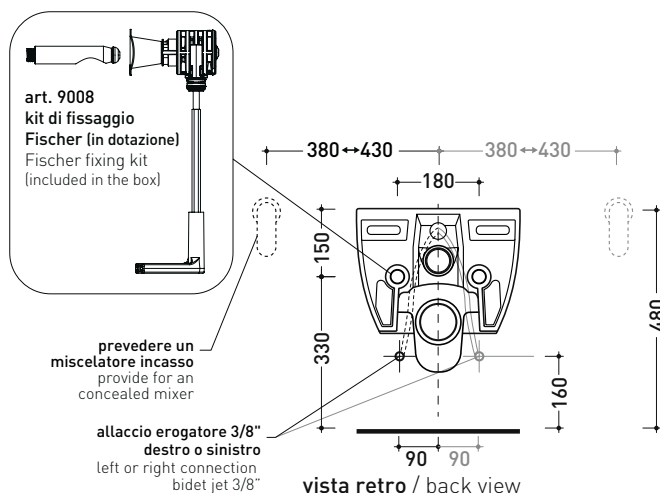

Technical accessories: Universal fixing bracket for wall hung wc/bidet (41/P)

Package dim. cm

Weight 22 kg

Pz. Pallet n°

UNI EN 997

Dop-No997

Flaminia does not recommend combining this toilet model with rapid-flow/flushometer systems or traditional high tanks

vista zenitale / zenital view

dettaglio erogatore / bidet jet detail

sezione longitudinale / section

vista retro / back view

sizes in mm

Please consider a 2% tolerance on indicated measurements