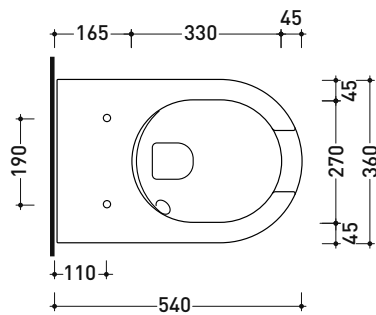

vista zenitale / zenital view

vista frontale / frontal view

sezione longitudinale / section

sizes in mm

Please consider a 2% tolerance on indicated measurements

Technical accessories: **Universal fixing bracket for wall hung wc/bidet (41/P)**

Package dim. cm

Weight 22 kg

Pz. Pallet n°

CE UNI EN 997

Dop-No997

Flaminia does not recommend combining this toilet model with rapid-flow/flushometer systems or traditional high tanks

sizes in mm

Please consider a 2% tolerance on indicated measurements