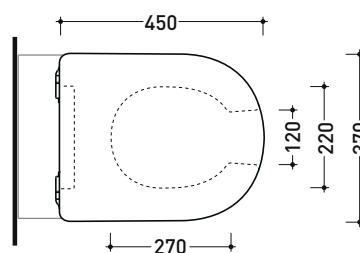

art. AP115S
vista zenitale / zenital view