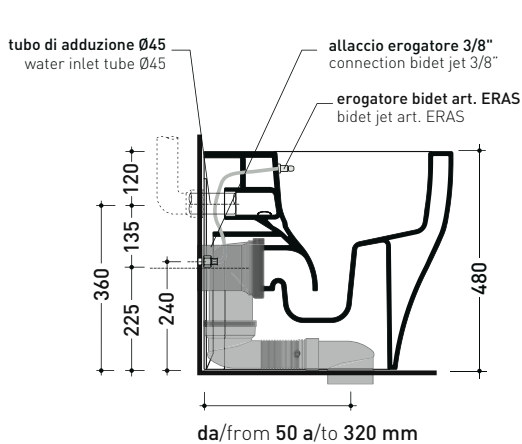

Dim. Imballo cm | Peso 29 kg | Pz. Pallet n°

CE UNI EN 997

Dop-No997

pag. 1/2

Flaminia does not recommend combining this toilet model with rapid-flow/flushometer systems or traditional high tanks

vista zenitale / zenital view

dettaglio erogatore / bidet jet detail

sezione longitudinale / section

vista retro / back view

sizes in mm

Please consider a 2% tolerance on indicated measurements