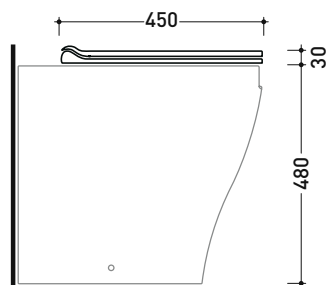

## APCW04

SLIM thermosetting seat&cover with front opening and **quick-release hinges**

Complements: Wall hung wc AppSolution (AP115S)  
Back to wall wc AppSolution (AP114S - AP114RS)

Package dim. **cm** | Weight **2,6 kg** | Pz. Pallet n° -

art. AP114S - AP114RS  
vista zenitale / zenital view

art. AP115S  
vista zenitale / zenital view

art. AP114S - AP114RS  
vista laterale / lateral view

art. AP115S  
vista laterale / lateral view