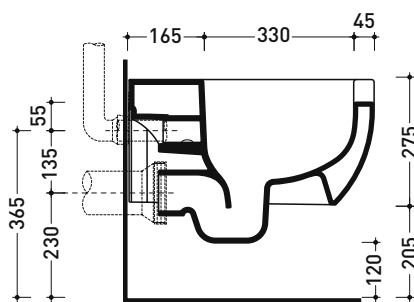

sezione longitudinale / section