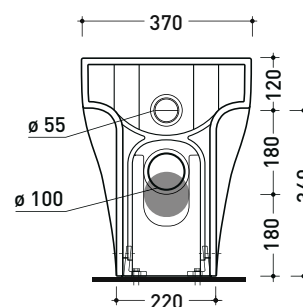

vista zenitale / zenital view

vista laterale / lateral view

vista retro / back view

da/from 100 a/to 120 mm

sezione longitudinale / section

art. LK1012 (LKR90+LKR40)  
 connessioni di scarico  
 (in dotazione)  
 drainage connector  
 (included in the box)

Technical accessories: **Floor fixing kit (9003)**

Package dim. **cm**

Weight **29,6 kg**

Pz. Pallet n°

CE UNI EN 997

Dop-No997

Flaminia does not recommend combining this toilet model with rapid-flow/flushometer systems or traditional high tanks

vista zenitale / zenital view

vista laterale / lateral view

vista retro / back view

da/ from 100 a/ to 120 mm

sezione longitudinale / section

art. LK1012 (LKR90+LKR40)  
 connessioni di scarico  
 (in dotazione)  
 drainage connector  
 (included in the box)

sezione longitudinale / section

sizes in mm

Please consider a 2% tolerance on indicated measurements