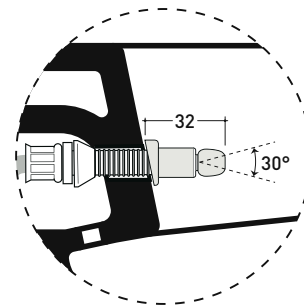

Dim. Imballo cm | Peso 29 kg | Pz. Pallet n°

CE UNI EN 997

Dop-No997

pag. 1/2

Flaminia does not recommend combining this toilet model with rapid-flow/flushometer systems or traditional high tanks

vista zenitale / zenital view