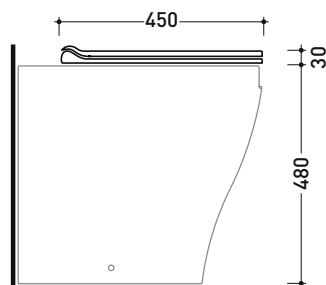

art. AP114S - AP114RS  
vista zenitale / zenital view

art. AP115S  
vista zenitale / zenital view

art. AP114S - AP114RS  
vista laterale / lateral view

art. AP115S  
vista laterale / lateral view

## APCW05

SLIM soft-closing thermosetting seat&cover with front opening and **quick-release hinges**

Complements: Wall hung wc AppSolution (AP115S)  
Back to wall wc AppSolution (AP114S - AP114RS)

Package dim. cm | Weight 2,6 kg | Pz. Pallet n° -