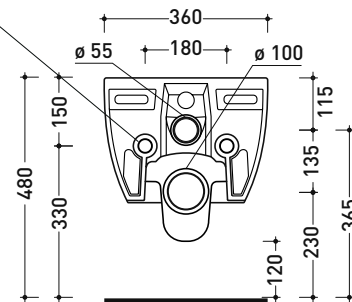

Technical accessories: **Universal fixing bracket for wall hung wc/bidet (41/P)**

Package dim. cm

Weight 22 kg

Pz. Pallet n°

CE UNI EN 997

Dop-No997

Flaminia does not recommend combining this toilet model with rapid-flow/flushometer systems or traditional high tanks

vista zenitale / zenital view

vista laterale / lateral view

sezione longitudinale / section

art. 9008  
 kit di fissaggio  
 Fischer (in dotazione)  
 Fischer fixing kit  
 (included in the box)

vista retro / back view

sizes in mm

Please consider a 2% tolerance on indicated measurements