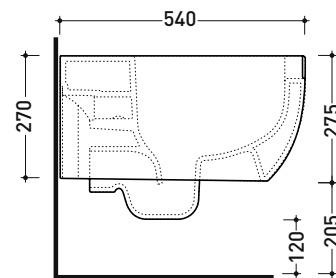

vista laterale / lateral view