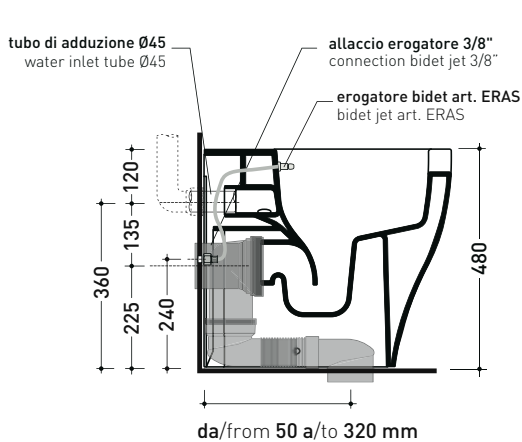

Technical accessories:

- \*Kit suitable for wall trap H 230 mm (LKR00)
- \*Kit suitable for floor trap from 50 to 80 mm (LKR90)
- \*Kit suitable for floor trap from 80 to 100 mm (LK8010)
- \*Kit suitable for floor trap from 100 to 120 mm (LK1012)
- \*Kit suitable for floor trap from 120 to 140 mm (LK1214)
- \*Kit suitable for floor trap from 140 to 160 mm (LK1416)
- \*Kit suitable for floor trap from 160 to 180 mm (LKRS)
- \*Kit suitable for floor trap from 180 to 200 mm (LK1820)
- \*Kit suitable for floor trap from 200 to 220 mm (LK2022)
- \*Kit suitable for floor trap from 220 to 340 mm (LK2233)

Floor fixing kit (9003)

CE UNI EN 997

Dop-No997

pag. 1/2

vista zenitale / zenital view

dettaglio erogatore / bidet jet detail

sezione longitudinale / section

vista retro / back view

sizes in mm

Please consider a 2% tolerance on indicated measurements