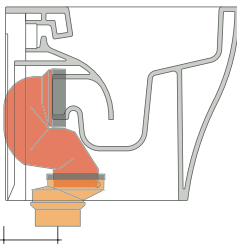

LK1214 (SET: LKRS+LKR40)

da/ from 120 a/ to 140 mm