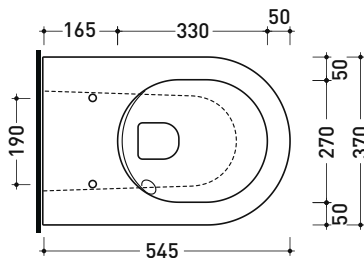

sezione longitudinale / section

sizes in mm

Please consider a 2% tolerance on indicated measurements

Package dim. cm

Weight 29 kg

Pz. Pallet n°

UNI EN 997

Dop-No997

pag. 1/2

Flaminia does not recommend combining this toilet model with rapid-flow/flushometer systems or traditional high tanks

vista zenitale / zenital view