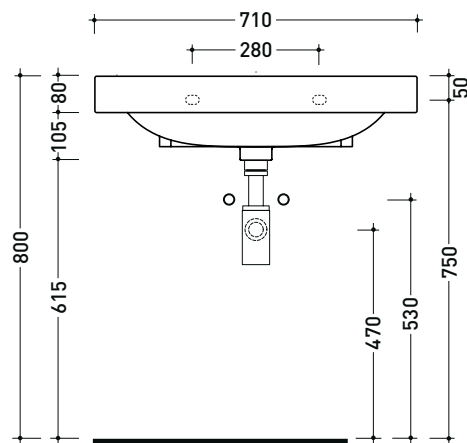

## APD70 AppSolution 70

Wall hung single-hole basin 70 cm or suitable for brackets

• with overflow

Complements: **Fixed brackets (ADF)**  
**Adjustable support (ADIR)**  
**Adjustable penumatic support (ADP)**  
**Taps line ONE - NOKE - FOLD - X1 - STIL**

Technical accessories: **Stop & Go drain (PLSG)**  
**CERAMIC Stop & Go drain (PLCE)**  
**Two piece set chrome tap filters (RF026)**

Package dim. **cm** | Weight **24 kg** | Pz. Pallet n°

CE UNI EN 14688 - CL20 Dop-No14688

vista zenitale / zenital view

vista frontale / frontal view

sezione longitudinale / section

sizes in mm

Please consider a 2% tolerance on indicated measurements