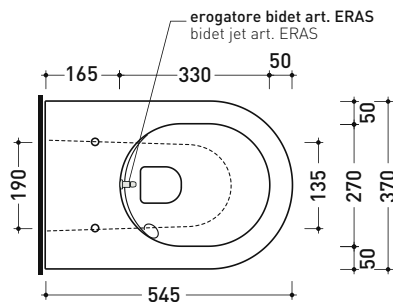

Dim. Imballo cm | Peso 29 kg | Pz. Pallet n°

CE UNI EN 997

Dop-No997

pag. 1/2

Flaminia does not recommend combining this toilet model with rapid-flow/flushometer systems or traditional high tanks

vista zenitale / zenital view

dettaglio erogatore / bidet jet detail

sezione longitudinale / section

vista retro / back view

sizes in mm

Please consider a 2% tolerance on indicated measurements