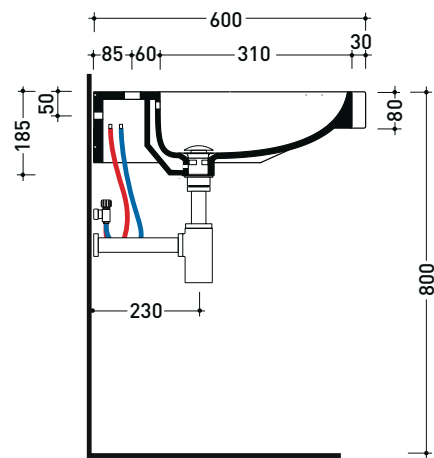

Technical accessories: **Stop & Go drain (PLSG)**  
**CERAMIC Stop & Go drain (PLCE)**  
**Two piece set chrome tap filters (RF026)**

Package dim. **cm** | Weight **24 kg** | Pz. Pallet n°

CE UNI EN 14688 - CL20 Dop-No14688

vista zenitale / zenital view

vista frontale / frontal view

sezione longitudinale / section

sizes in mm

Please consider a 2% tolerance on indicated measurements