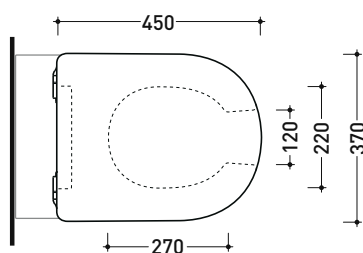

APCW04

SLIM thermosetting seat&cover with front opening and **quick-release hinges**

Complements: Wall hung wc AppSolution (AP115S)
Back to wall wc AppSolution (AP114S - AP114RS)

Package dim. **cm** | Weight **2,6 kg** | Pz. Pallet n° -

art. AP114S - AP114RS
vista zenitale / zenital view