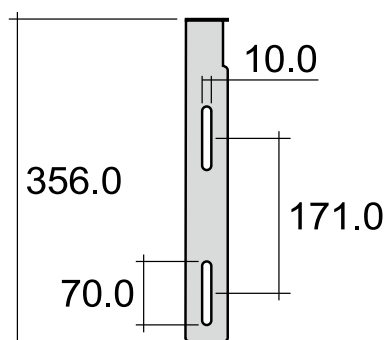

vista zenitale / zenital view

vista frontale / frontal view

sezione longitudinale / section

sizes in mm

Please consider a 2% tolerance on indicated measurements

## ADF

Fixed brackets suitable for App Solution 70 basin

Complements: AppSolution 70 basin (APD70)

Package dim.

Weight 1,7 kg

Pz. Pallet n° -

sizes in mm