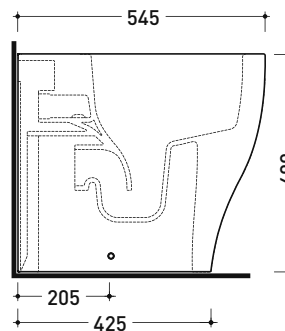

Package dim. cm

Weight 29 kg

Pz. Pallet n°

UNI EN 997

Dop-No997

pag. 1/2

Flaminia does not recommend combining this toilet model with rapid-flow/flushometer systems or traditional high tanks

vista zenitale / zenital view