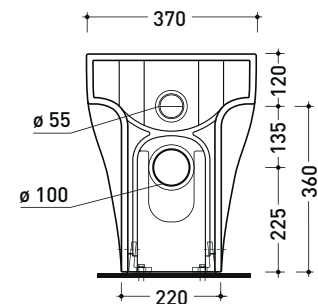

Package dim. cm | Weight 29 kg | Pz. Pallet n°

UNI EN 997

Dop-No997

pag. 1/2

Flaminia does not recommend combining this toilet model with rapid-flow/flushometer systems or traditional high tanks

vista zenitale / zenital view

vista laterale / lateral view

vista retro / back view

**SCARICO A PARETE**  
**PREDISPOSTO PER WC SOSPESO**  
WALL DISCHARGE ARRANGEMENT  
FOR WALL-HUNG WC

da/from 100 a/to 120 mm

sezione longitudinale / section