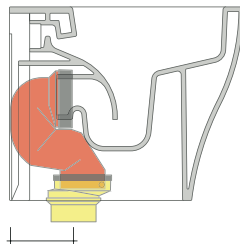

LK1416 (SET: LKRS+LKR20)

da/ from 140 a/ to 160 mm