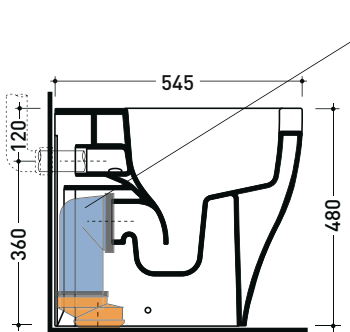

vista zenitale / zenital view

dettaglio erogatore / bidet jet detail

sezione longitudinale / section

vista retro / back view

sizes in mm

Please consider a 2% tolerance on indicated measurements

Technical accessories: **Floor fixing kit (9003)**

Package dim. **cm**

Weight **29,6 kg**

Pz. Pallet n°

CE UNI EN 997

Dop-No997

Flaminia does not recommend combining this toilet model with rapid-flow/flushometer systems or traditional high tanks

vista zenitale / zenital view

vista laterale / lateral view

vista retro / back view

da/from 100 a/to 120 mm

sezione longitudinale / section

art. LK1012 (LKR90+LKR40)  
 connessioni di scarico  
 (in dotazione)  
 drainage connector  
 (included in the box)