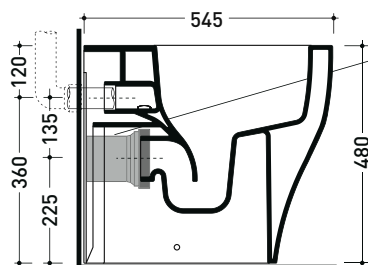

sezione longitudinale / section