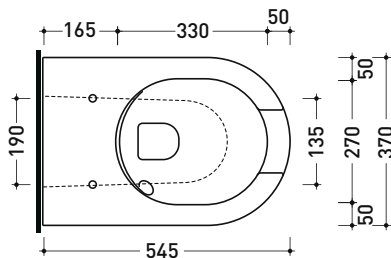

Package dim. cm | Weight 29 kg | Pz. Pallet n°

UNI EN 997

Dop-No997

pag. 1/2

Flaminia does not recommend combining this toilet model with rapid-flow/flushometer systems or traditional high tanks

vista zenitale / zenital view