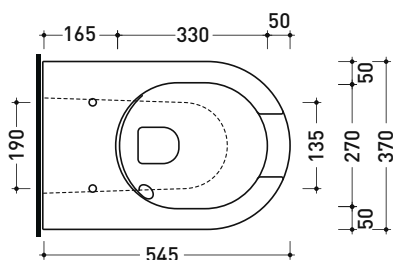

sizes in mm

Please consider a 2% tolerance on indicated measurements

vista zenitale / zenital view

dettaglio erogatore / bidet jet detail

sezione longitudinale / section

vista retro / back view

sizes in mm

Please consider a 2% tolerance on indicated measurements

vista zenitale / zenital view

vista laterale / lateral view

vista retro / back view

da/from 100 a/to 120 mm

sezione longitudinale / section

art. LK1012 (LKR90+LKR40)  
 connessioni di scarico  
 (in dotazione)  
 drainage connector  
 (included in the box)