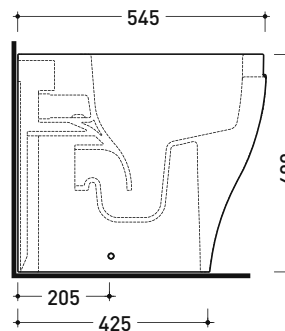

vista zenitale / zenital view

vista frontale / frontal view

sezione longitudinale / section

sizes in mm

Please consider a 2% tolerance on indicated measurements

sizes in mm

Please consider a 2% tolerance on indicated measurements

Package dim. cm | Weight 29 kg | Pz. Pallet n°

UNI EN 997

Dop-No997

pag. 1/2

Flaminia does not recommend combining this toilet model with rapid-flow/flushometer systems or traditional high tanks

vista zenitale / zenital view

vista laterale / lateral view

vista retro / back view

**SCARICO A PARETE**  
**PREDISPOSTO PER WC SOSPESO**  
WALL DISCHARGE ARRANGEMENT  
FOR WALL-HUNG WC

da/from 100 a/to 120 mm

sezione longitudinale / section