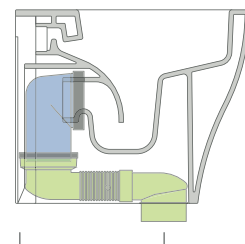

LK2233 (SET: LKR90+LKR33)

da/ from 220 a/ to 340* mm

ATTENTION: THE DRAINAGE CONNECTORS ARE NOT INCLUDED