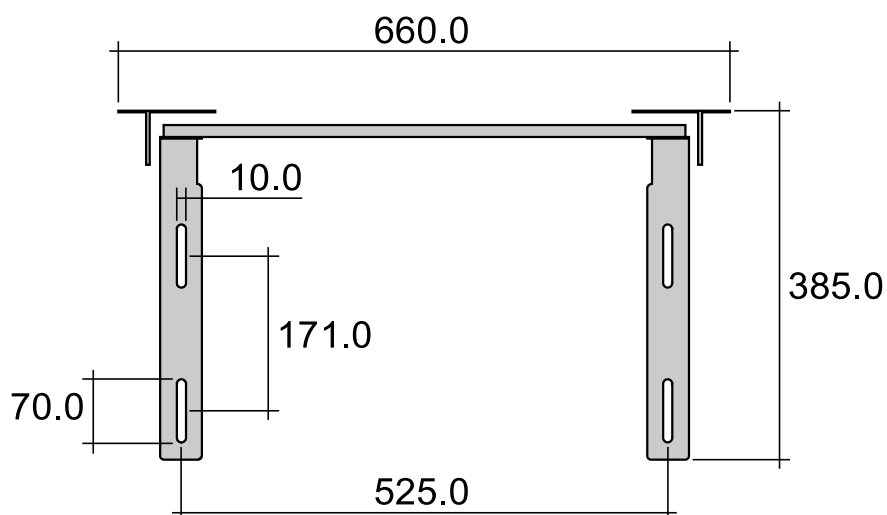

## ADIR

Adjustable support suitable for AppSolution 70 basin

Complements: AppSolution 70 basin (APD70)

Package dim.

Weight 4,8 kg

Pz. Pallet n° -

sizes in mm