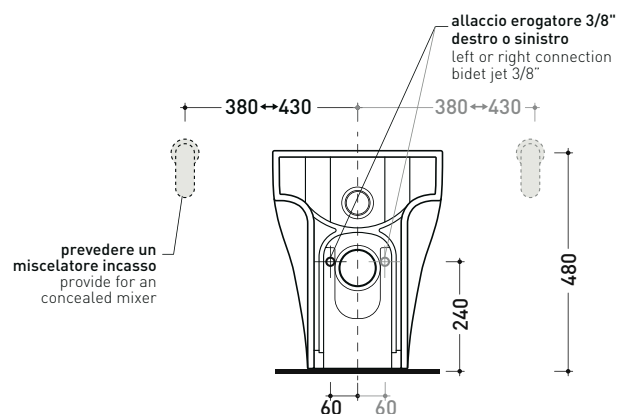

Dim. Imballo cm | Peso 29 kg | Pz. Pallet n°

CE UNI EN 997

Dop-No997

pag. 1/2

Flaminia does not recommend combining this toilet model with rapid-flow/flushometer systems or traditional high tanks

vista zenitale / zenital view

dettaglio erogatore / bidet jet detail

sezione longitudinale / section

vista retro / back view

sizes in mm

Please consider a 2% tolerance on indicated measurements