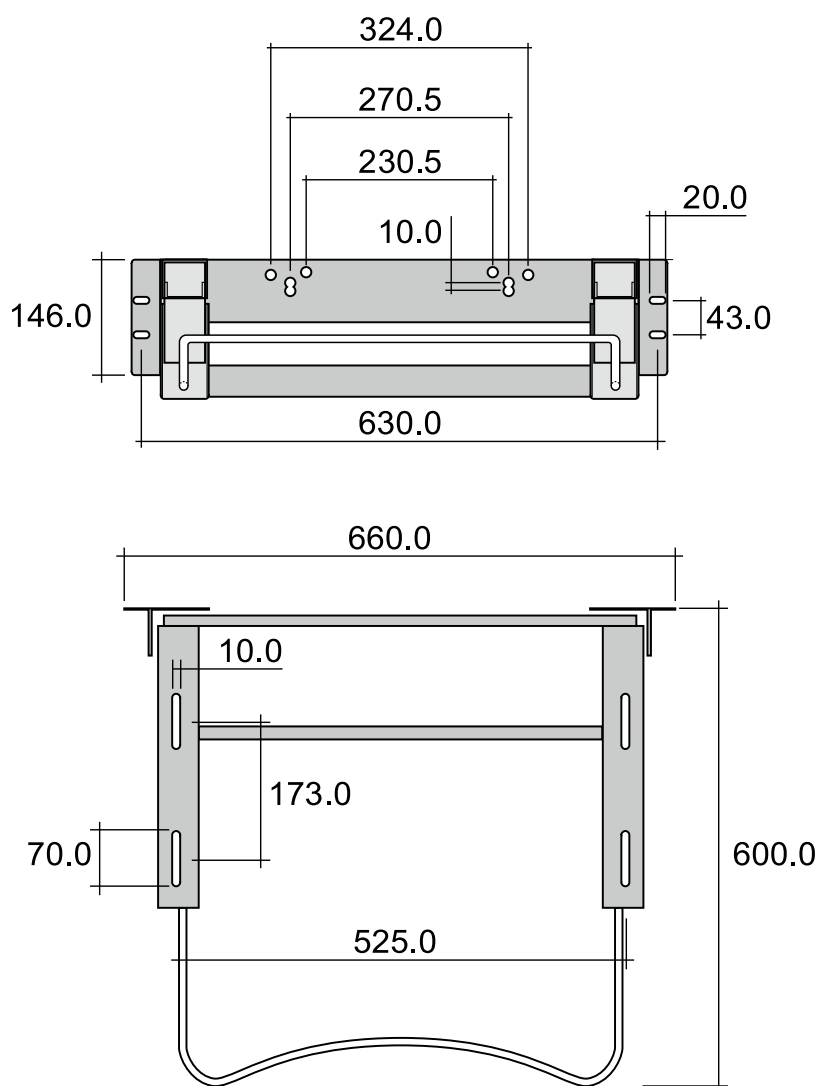

## ADP

Adjustable pneumatic support suitable for AppSolution 70 basin

Complements: AppSolution 70 basin (APD70)

Package dim.

Weight **9 kg**

Pz. Pallet n° -

sizes in mm