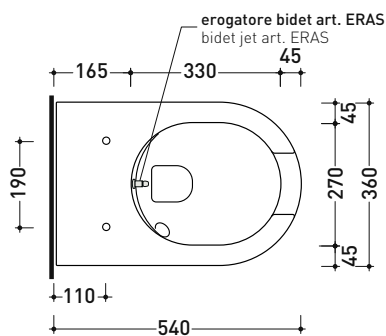

sizes in mm

Please consider a 2% tolerance on indicated measurements

Technical accessories: Universal fixing bracket for wall hung wc/bidet (41/P)

Package dim. cm

Weight 22 kg

Pz. Pallet n°

UNI EN 997

Dop-No997

Flaminia does not recommend combining this toilet model with rapid-flow/flushometer systems or traditional high tanks

vista zenitale / zenital view

dettaglio erogatore / bidet jet detail

sezione longitudinale / section

vista retro / back view

sizes in mm

Please consider a 2% tolerance on indicated measurements