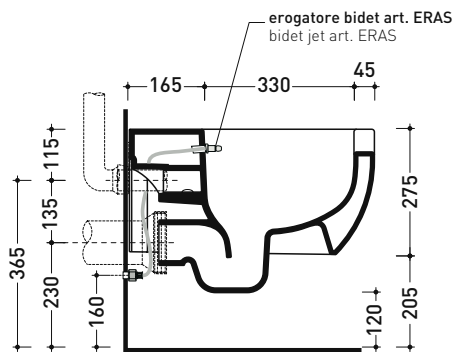

sizes in mm

Please consider a 2% tolerance on indicated measurements

Technical accessories: Universal fixing bracket for wall hung wc/bidet (41/P)

Package dim. cm

Weight 22 kg

Pz. Pallet n°

UNI EN 997

Dop-No997

Flaminia does not recommend combining this toilet model with rapid-flow/flushometer systems or traditional high tanks

vista zenitale / zenital view

dettaglio erogatore / bidet jet detail

sezione longitudinale / section

vista retro / back view

sizes in mm

Please consider a 2% tolerance on indicated measurements