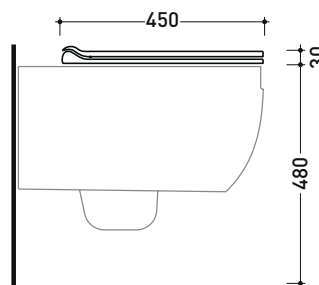

art. AP115S
vista laterale / lateral view