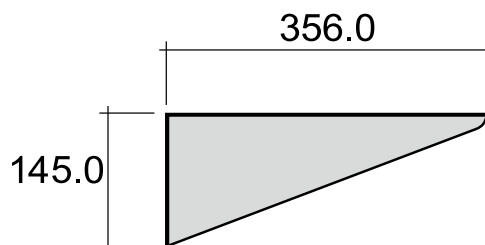

vista zenitale / zenital view

vista frontale / frontal view

sezione longitudinale / section

sizes in mm

Please consider a 2% tolerance on indicated measurements

## ADF

Fixed brackets suitable for App Solution 70 basin

Complements: AppSolution 70 basin (APD70)

Package dim.

Weight 1,7 kg

Pz. Pallet n° -

sizes in mm