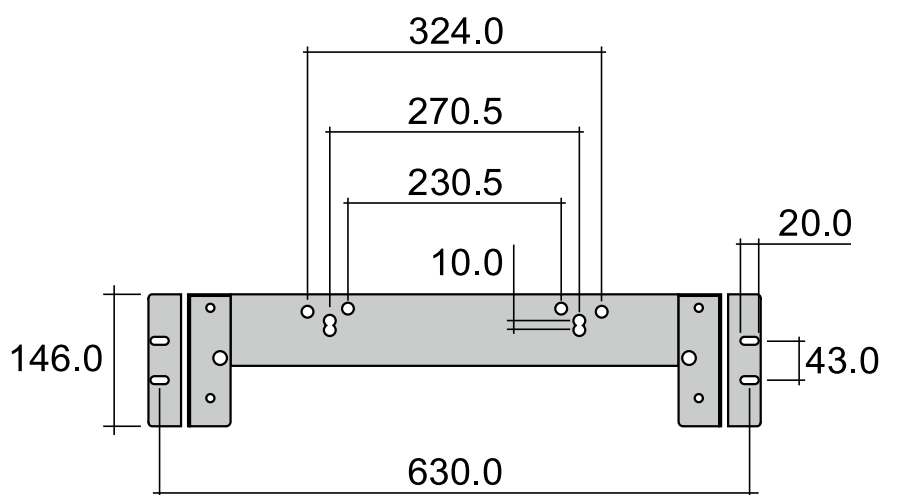

## ADIR

Adjustable support suitable for AppSolution 70 basin

Complements: AppSolution 70 basin (APD70)

Package dim.

Weight 4,8 kg

Pz. Pallet n° -

sizes in mm