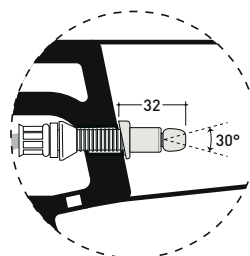

Technical accessories: Universal fixing bracket for wall hung wc/bidet (41/P)

Package dim. cm

Weight 22 kg

Pz. Pallet n°

UNI EN 997

Dop-No997

Flaminia does not recommend combining this toilet model with rapid-flow/flushometer systems or traditional high tanks

vista zenitale / zenital view

dettaglio erogatore / bidet jet detail

sezione longitudinale / section

vista retro / back view

sizes in mm

Please consider a 2% tolerance on indicated measurements