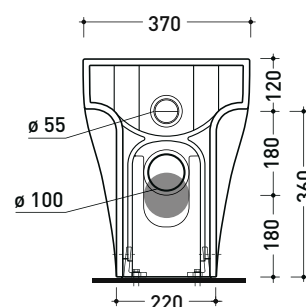

sizes in mm

Please consider a 2% tolerance on indicated measurements

vista zenitale / zenital view

dettaglio erogatore / bidet jet detail

sezione longitudinale / section

vista retro / back view

sizes in mm

Please consider a 2% tolerance on indicated measurements

Technical accessories: **Floor fixing kit (9003)**

Package dim. **cm**

Weight **29,6 kg**

Pz. Pallet n°

CE UNI EN 997

Dop-No997

Flaminia does not recommend combining this toilet model with rapid-flow/flushometer systems or traditional high tanks

vista zenitale / zenital view

vista laterale / lateral view

vista retro / back view

da/from 100 a/to 120 mm

sezione longitudinale / section

art. LK1012 (LKR90+LKR40)  
 connessioni di scarico  
 (in dotazione)  
 drainage connector  
 (included in the box)