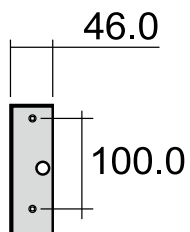

vista zenitale / zenital view

vista frontale / frontal view

sezione longitudinale / section

sizes in mm

Please consider a 2% tolerance on indicated measurements

## ADF

Fixed brackets suitable for App Solution 70 basin

Complements: AppSolution 70 basin (APD70)

Package dim.

Weight 1,7 kg

Pz. Pallet n° -

sizes in mm