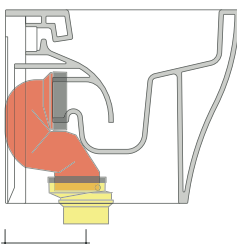

LK1820 (SET: LKRS+LKR20)

da/ from 180 a/ to 200 mm