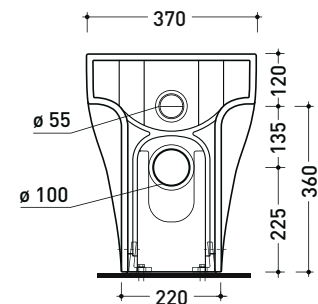

Package dim. cm

Weight 29 kg

Pz. Pallet n°

UNI EN 997

Dop-No997

pag. 1/2

Flaminia does not recommend combining this toilet model with rapid-flow/flushometer systems or traditional high tanks

vista zenitale / zenital view

vista laterale / lateral view

vista retro / back view

**SCARICO A PARETE**  
**PREDISPOSTO PER WC SOSPESO**  
 WALL DISCHARGE ARRANGEMENT  
 FOR WALL-HUNG WC

sezione longitudinale / section

**SCARICO A PAVIMENTO**  
**PREDISPOSTO DA 5 A 34 CM**  
 ARRANGEMENT DISCHARGE  
 TO FLOOR FROM 5 TO 34 CM