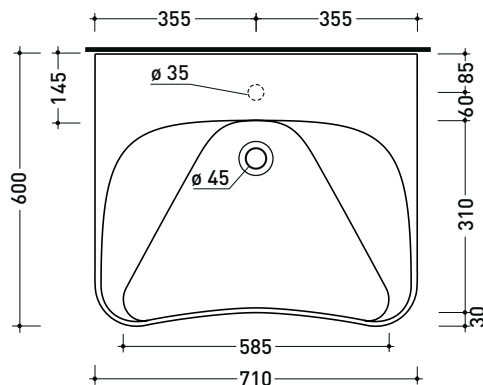

## APD70 AppSolution 70

Wall hung single-hole basin 70 cm or suitable for brackets

• with overflow

Complements: **Fixed brackets (ADF)**  
**Adjustable support (ADIR)**  
**Adjustable penumatic support (ADP)**  
**Taps line ONE - NOKE - FOLD - X1 - STIL**

vista zenitale / zenital view

vista frontale / frontal view

sezione longitudinale / section

sizes in mm

Please consider a 2% tolerance on indicated measurements