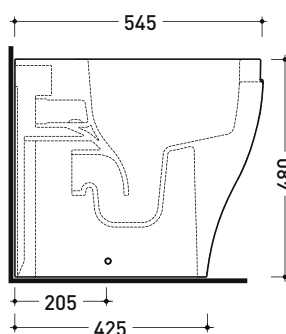

sizes in mm

Please consider a 2% tolerance on indicated measurements

vista zenitale / zenital view

dettaglio erogatore / bidet jet detail

sezione longitudinale / section

vista retro / back view

sizes in mm

Please consider a 2% tolerance on indicated measurements

Technical accessories: **Floor fixing kit (9003)**

Package dim. **cm**

Weight **29,6 kg**

Pz. Pallet n°

CE UNI EN 997

Dop-No997

Flaminia does not recommend combining this toilet model with rapid-flow/flushometer systems or traditional high tanks

vista zenitale / zenital view

vista laterale / lateral view

vista retro / back view

da/from 100 a/to 120 mm

sezione longitudinale / section

art. LK1012 (LKR90+LKR40)  
 connessioni di scarico  
 (in dotazione)  
 drainage connector  
 (included in the box)