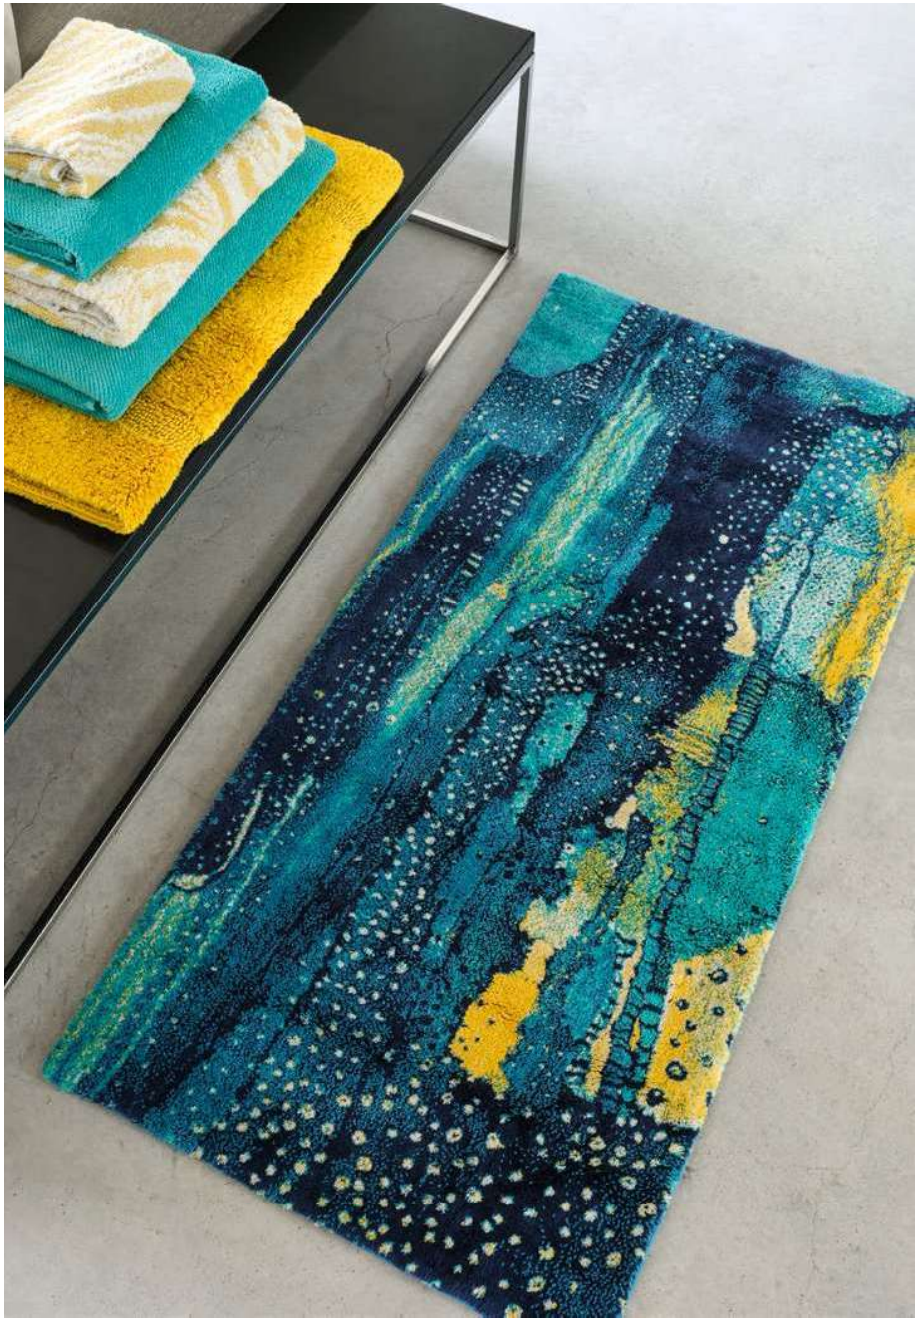

NEREO

55% Giza Egyptian Cotton - Long Staple | 45% Acryl
1900 g/m²

302

ca.
70x70cm
27"x27"

ca.
70x140cm
27"x55"