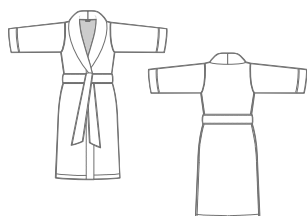

LODGE

Robe and Slippers

100% Giza Egyptian Cotton - Extra Long Staple

420 g/m²

103

235

ROBE

S
M
L
XL

SLIPPERS

S - 35/38
M - 38/40
L - 40/43
XL - 43/46