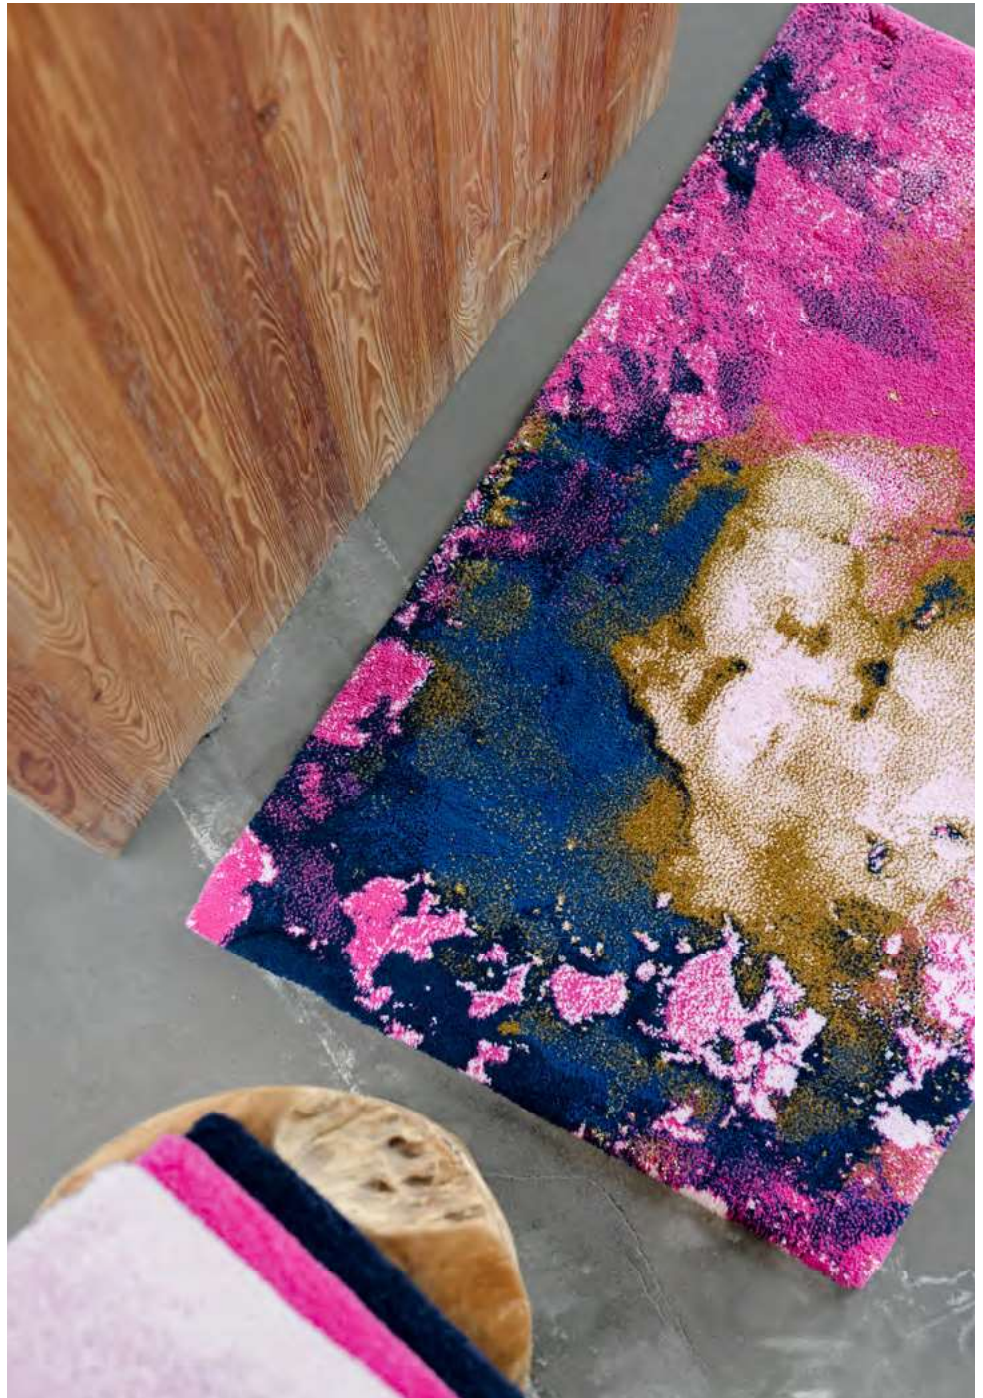

☼ BACCARA

80% Giza Egyptian Cotton - Long Staple | 15% Acryl | 5% Lurex

2200 g/m²

570

LIMITED TO THE AVAILABLE STOCK : 100 PIECES

ca.
70x120cm
27"x47"