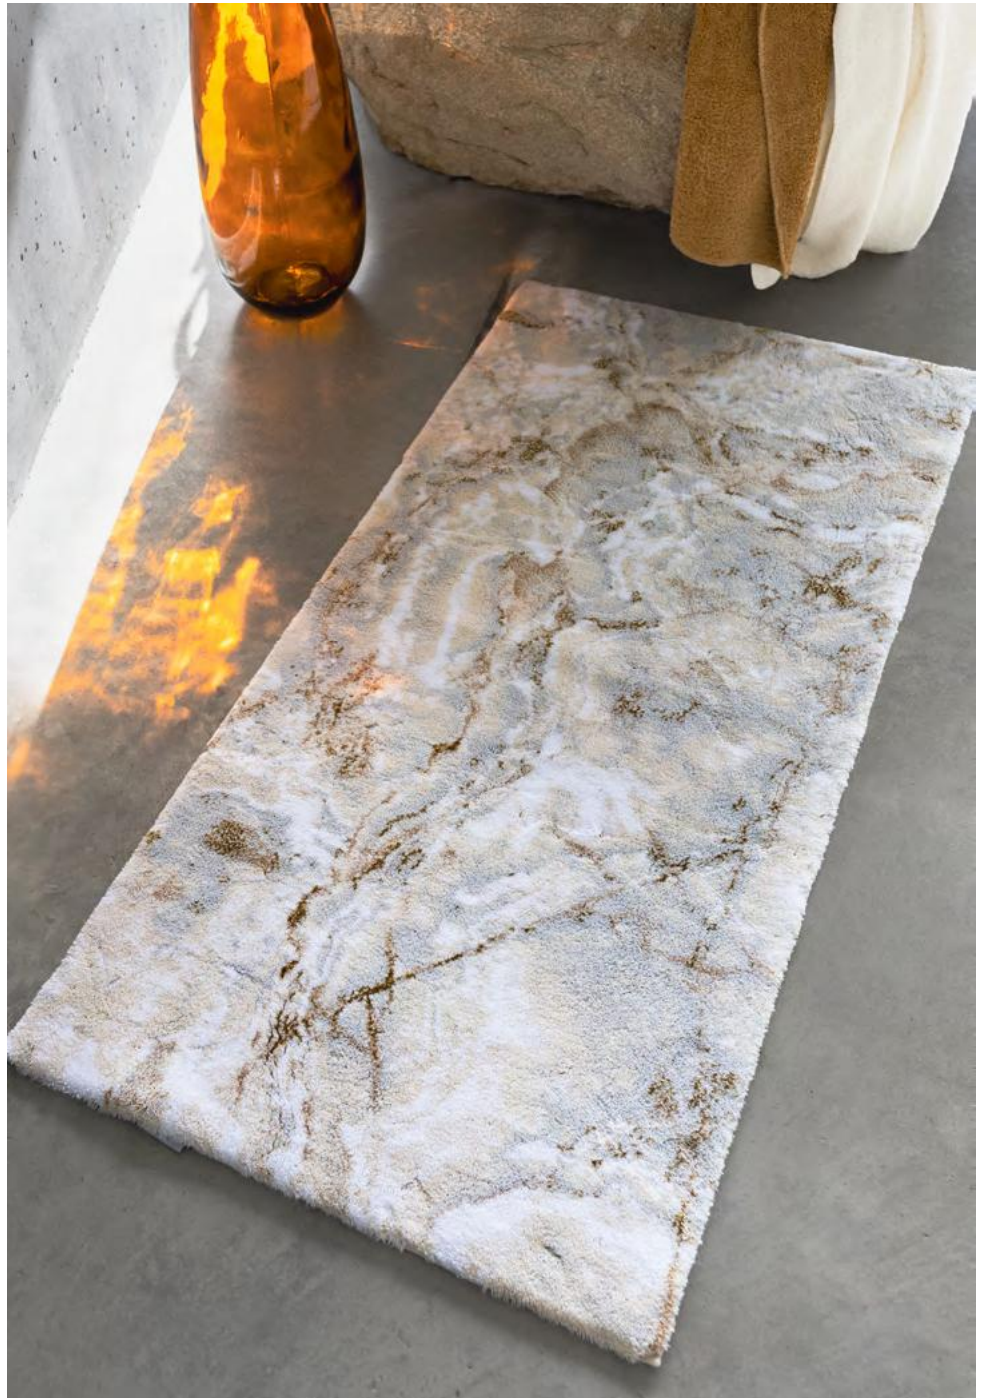

CASTELLO

96% Giza Egyptian Cotton - Long Staple | 3% Acryl | 1% Lurex

2200 g/m²

101

ca.
50x80cm
20"x31"

ca.
60x100cm
23"x39"

ca.
70x140cm
27"x55"