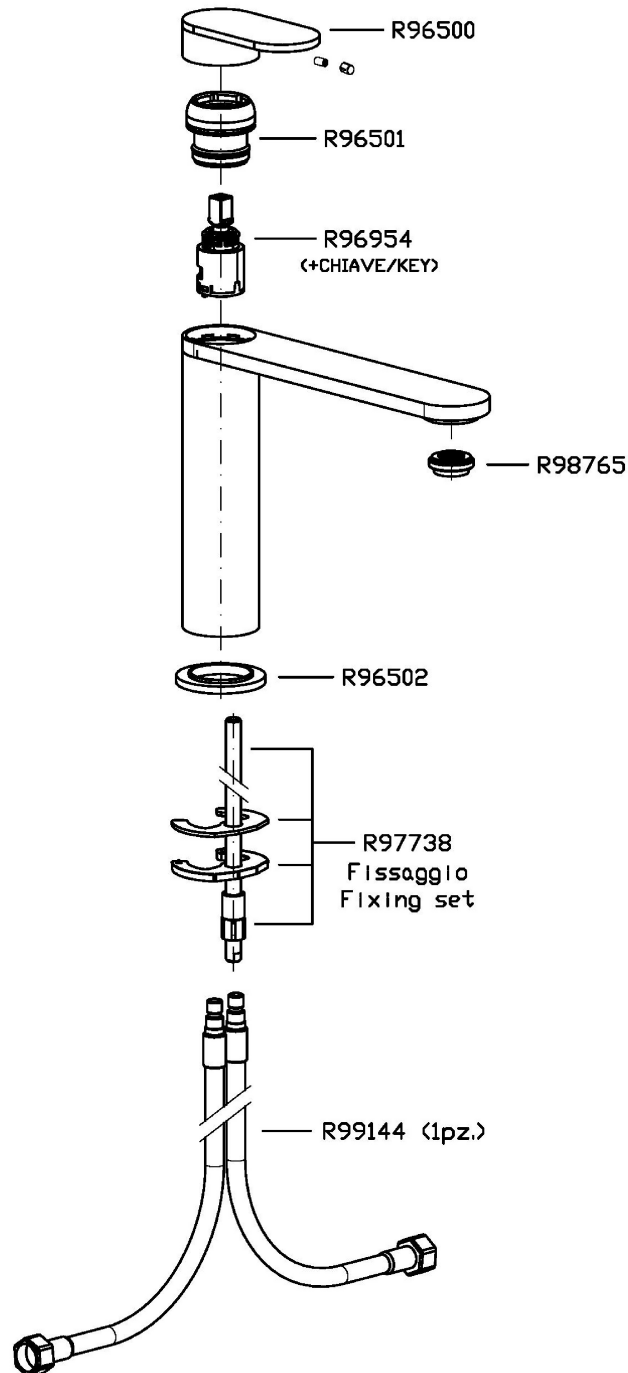

## OCTO

ZOC566

Disegno Complessivo / Overall Drawing

Note / Notes

## OCTO

ZOC566

Esplosi / Exploded

## OCTO

ZOC566

Pesi e Misure / Weights and Sizes

Peso ( Kg ) Weight ( lb )	0,00 ( Kg )	0,00 ( lb )
Volume test ( dc3 ) - ( in3 )	11,01 ( dc3 )	671,87 ( in3 )
h ( mm ) - ( in )	90,00 ( mm )	3,54 ( in )
L1 ( mm ) - ( in )	335,00 ( mm )	13,19 ( in )
L2 ( mm ) - ( in )	365,00 ( mm )	14,37 ( in )