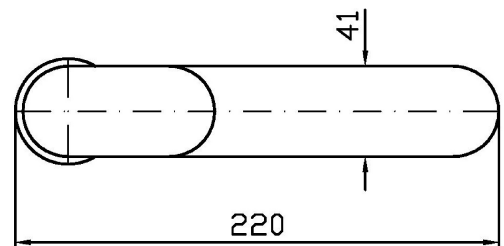

OCTO

ZOC566

Disegno Complessivo / Overall Drawing

Note / Notes