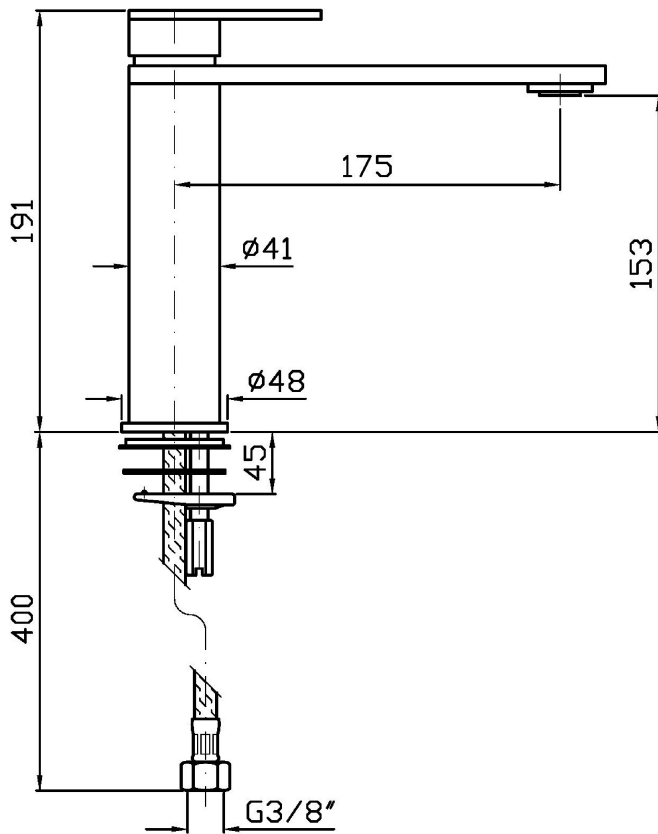

OCTO

ZOC566

Disegno Complessivo / Overall Drawing

Note / Notes