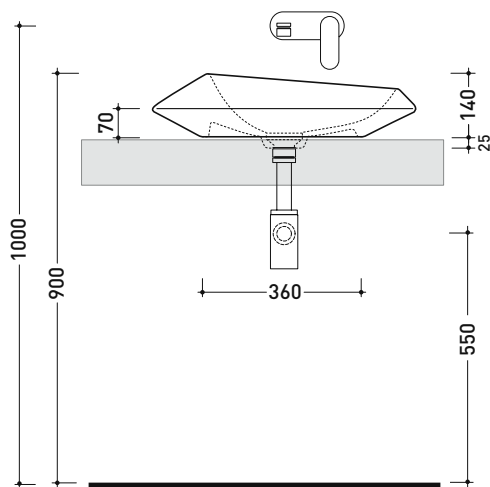

sizes in mm

Please consider a 2% tolerance on indicated measurements

SP58A

Oval countertop basin 58 cm

• without overflow • without tap ledge

Complements: FORTY6 shelf (F6FNT)
 CUBIKA wall hung vanity units depth 50 cm
 DENVER furniture (DV103M)
 Line taps basin: ONE - NOKÉ - SI - FOLD - X1 - STIL
 Line accessories: TWO - HOOP - FOLD

Package dim.

Weight 11,5 kg

Pz. Pallet n° 12

UNI EN 14688 - CL00

Dop-No14688

vista zenitale / zenital view

foro consigliato
 sul piano Ø140
 suggested hole
 on the top Ø140

vista zenitale / zenital view

vista frontale / frontal view

sezione longitudinale / section

sizes in mm

Please consider a 2% tolerance on indicated measurements

SP48D

Round countertop basin 48 cm with relief

• without overflow • without tap ledge

sizes in mm

Please consider a 2% tolerance on indicated measurements

SP58D

Oval countertop basin 58 cm with relief

• without overflow • without tap ledge

Complements: FORTY6 shelf (F6FNT)
 CUBIKA wall hung vanity units depth 50 cm
 DENVER furniture (DV103M)
 Line taps basin: ONE - NOKÉ - SI - FOLD - X1 - STIL
 Line accessories: TWO - HOOP - FOLD