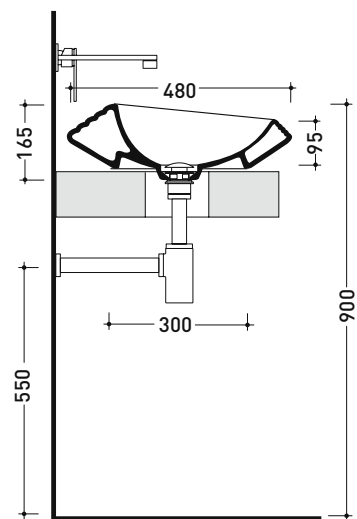

vista frontale / frontal view

sezione longitudinale / section

sizes in mm

Please consider a 2% tolerance on indicated measurements

SP48D

Round countertop basin 48 cm with relief

• without overflow • without tap ledge

Package dim.

Weight 10 kg

Pz. Pallet n° 12

UNI EN 14688 - CL00 Dop-No14688

vista zenitale / zenital view

vista zenitale / zenital view

vista frontale / frontal view

sezione longitudinale / section

sizes in mm

Please consider a 2% tolerance on indicated measurements

SP58D

Oval countertop basin 58 cm with relief

• without overflow • without tap ledge

Complements: FORTY6 shelf (F6FNT)
 CUBIKA wall hung vanity units depth 50 cm
 DENVER furniture (DV103M)
 Line taps basin: ONE - NOKÉ - SI - FOLD - X1 - STIL
 Line accessories: TWO - HOOP - FOLD

Package dim. | Weight 11,5 kg | Pz. Pallet n° 12

UNI EN 14688 - CL00 Dop-No14688

vista zenitale / zenital view

vista zenitale / zenital view

vista frontale / frontal view

sezione longitudinale / section

sizes in mm