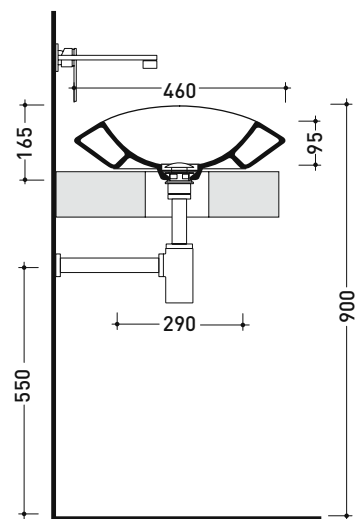

sizes in mm

Please consider a 2% tolerance on indicated measurements

SP58A

Oval countertop basin 58 cm

• without overflow • without tap ledge

Complements: FORTY6 shelf (F6FNT)
 CUBIKA wall hung vanity units depth 50 cm
 DENVER furniture (DV103M)
 Line taps basin: ONE - NOKÉ - SI - FOLD - X1 - STIL
 Line accessories: TWO - HOOP - FOLD

Package dim.

Weight 11,5 kg

Pz. Pallet n° 12

UNI EN 14688 - CL00

Dop-No14688

vista zenitale / zenital view

foro consigliato
 sul piano Ø140
 suggested hole
 on the top Ø140

vista zenitale / zenital view

vista frontale / frontal view

sezione longitudinale / section

sizes in mm

Please consider a 2% tolerance on indicated measurements

SP48D

Round countertop basin 48 cm with relief

• without overflow • without tap ledge

Package dim. | Weight 11,5 kg | Pz. Pallet n° 12

UNI EN 14688 - CL00 Dop-No14688

vista zenitale / zenital view

vista zenitale / zenital view

vista frontale / frontal view

sezione longitudinale / section

sizes in mm