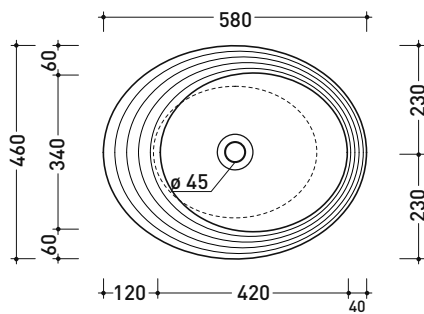

Package dim.

Weight 10 kg

Pz. Pallet n° 12

UNI EN 14688 - CL00 Dop-No14688

vista zenitale / zenital view

vista zenitale / zenital view

vista frontale / frontal view

sezione longitudinale / section

sizes in mm

Please consider a 2% tolerance on indicated measurements

SP58D

Oval countertop basin 58 cm with relief

• without overflow • without tap ledge

Complements: FORTY6 shelf (F6FNT)
 CUBIKA wall hung vanity units depth 50 cm
 DENVER furniture (DV103M)
 Line taps basin: ONE - NOKÉ - SI - FOLD - X1 - STIL
 Line accessories: TWO - HOOP - FOLD

Package dim. | Weight 11,5 kg | Pz. Pallet n° 12

UNI EN 14688 - CL00 Dop-No14688

vista zenitale / zenital view

vista zenitale / zenital view

vista frontale / frontal view

sezione longitudinale / section

sizes in mm