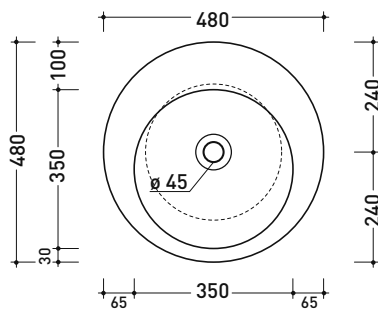

SP48A

Round countertop basin 48 cm

• without overflow • without tap ledge

Complements: FORTY6 shelf (F6FNT)
 CUBIKA wall hung vanity units depth 50 cm
 DENVER furniture (DV103M)
 Line taps basin: ONE - NOKÉ - SI - FOLD - X1 - STIL
 Line accessories: TWO - HOOP - FOLD

Package dim.

Weight 10 kg

Pz. Pallet n° 12

CE UNI EN 14688 - CL00 Dop-No14688

vista zenitale / zenital view

vista zenitale / zenital view

vista frontale / frontal view

sezione longitudinale / section

sizes in mm

Please consider a 2% tolerance on indicated measurements

SP58A

Oval countertop basin 58 cm

• without overflow • without tap ledge

Complements: FORTY6 shelf (F6FNT)
 CUBIKA wall hung vanity units depth 50 cm
 DENVER furniture (DV103M)
 Line taps basin: ONE - NOKÉ - SI - FOLD - X1 - STIL
 Line accessories: TWO - HOOP - FOLD

vista frontale / frontal view

sezione longitudinale / section

sizes in mm

Please consider a 2% tolerance on indicated measurements

SP48D

Round countertop basin 48 cm with relief

• without overflow • without tap ledge