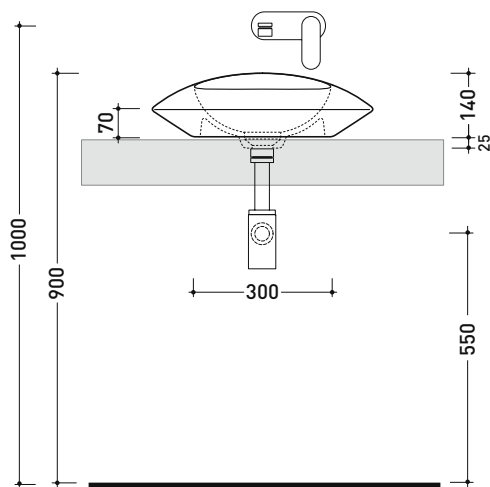

SP48A

Round countertop basin 48 cm

• without overflow • without tap ledge

Complements: FORTY6 shelf (F6FNT)
 CUBIKA wall hung vanity units depth 50 cm
 DENVER furniture (DV103M)
 Line taps basin: ONE - NOKÉ - SI - FOLD - X1 - STIL
 Line accessories: TWO - HOOP - FOLD

Package dim.

Weight 10 kg

Pz. Pallet n° 12

CE UNI EN 14688 - CL00 Dop-No14688

vista zenitale / zenital view

vista zenitale / zenital view

vista frontale / frontal view

sezione longitudinale / section

sizes in mm

Please consider a 2% tolerance on indicated measurements

SP58A

Oval countertop basin 58 cm

• without overflow • without tap ledge

Complements: FORTY6 shelf (F6FNT)
 CUBIKA wall hung vanity units depth 50 cm
 DENVER furniture (DV103M)
 Line taps basin: ONE - NOKÉ - SI - FOLD - X1 - STIL
 Line accessories: TWO - HOOP - FOLD

vista frontale / frontal view

sezione longitudinale / section

sizes in mm

Please consider a 2% tolerance on indicated measurements

SP48D

Round countertop basin 48 cm with relief

• without overflow • without tap ledge