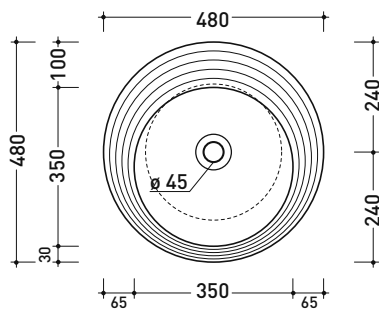

vista frontale / frontal view

sezione longitudinale / section

sizes in mm

Please consider a 2% tolerance on indicated measurements

SP48D

Round countertop basin 48 cm with relief

• without overflow • without tap ledge

Package dim.

Weight 10 kg

Pz. Pallet n° 12

UNI EN 14688 - CL00 Dop-No14688

vista zenitale / zenital view

vista zenitale / zenital view

vista frontale / frontal view

sezione longitudinale / section

sizes in mm

Please consider a 2% tolerance on indicated measurements

SP58D

Oval countertop basin 58 cm with relief

• without overflow • without tap ledge

Complements: FORTY6 shelf (F6FNT)
 CUBIKA wall hung vanity units depth 50 cm
 DENVER furniture (DV103M)
 Line taps basin: ONE - NOKÉ - SI - FOLD - X1 - STIL
 Line accessories: TWO - HOOP - FOLD

Package dim. | Weight 11,5 kg | Pz. Pallet n° 12

UNI EN 14688 - CL00 Dop-No14688

vista zenitale / zenital view

vista zenitale / zenital view

vista frontale / frontal view

sezione longitudinale / section

sizes in mm