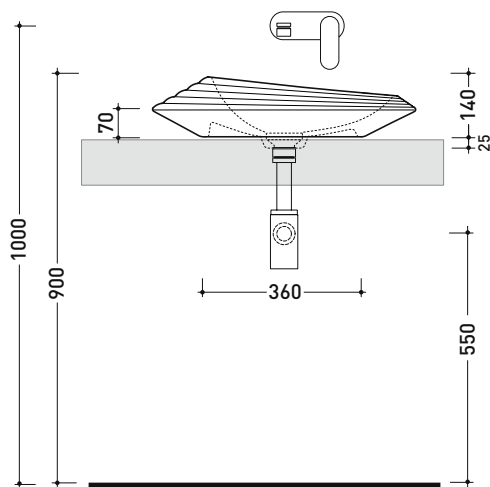

sizes in mm

Please consider a 2% tolerance on indicated measurements

SP58D

Oval countertop basin 58 cm with relief

• without overflow • without tap ledge

Complements: FORTY6 shelf (F6FNT)
 CUBIKA wall hung vanity units depth 50 cm
 DENVER furniture (DV103M)
 Line taps basin: ONE - NOKÉ - SI - FOLD - X1 - STIL
 Line accessories: TWO - HOOP - FOLD

Package dim. | Weight 11,5 kg | Pz. Pallet n° 12

UNI EN 14688 - CL00 Dop-No14688

vista zenitale / zenital view

vista zenitale / zenital view

vista frontale / frontal view

sezione longitudinale / section

sizes in mm