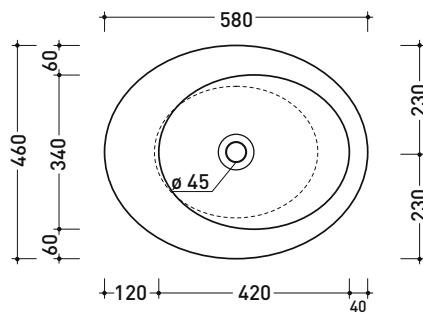

sizes in mm

Please consider a 2% tolerance on indicated measurements

SP58A

Oval countertop basin 58 cm

• without overflow • without tap ledge

Complements: FORTY6 shelf (F6FNT)
 CUBIKA wall hung vanity units depth 50 cm
 DENVER furniture (DV103M)
 Line taps basin: ONE - NOKÉ - SI - FOLD - X1 - STIL
 Line accessories: TWO - HOOP - FOLD

Package dim.

Weight 11,5 kg

Pz. Pallet n° 12

UNI EN 14688 - CL00

Dop-No14688

vista zenitale / zenital view

foro consigliato
 sul piano Ø140
 suggested hole
 on the top Ø140

vista zenitale / zenital view

vista frontale / frontal view

sezione longitudinale / section

sizes in mm

Please consider a 2% tolerance on indicated measurements

SP48D

Round countertop basin 48 cm with relief

• without overflow • without tap ledge