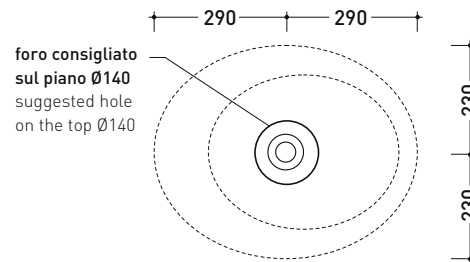

sizes in mm

Please consider a 2% tolerance on indicated measurements

SP58A

Oval countertop basin 58 cm

• without overflow • without tap ledge

Complements: FORTY6 shelf (F6FNT)
 CUBIKA wall hung vanity units depth 50 cm
 DENVER furniture (DV103M)
 Line taps basin: ONE - NOKÉ - SI - FOLD - X1 - STIL
 Line accessories: TWO - HOOP - FOLD

Package dim.

Weight 11,5 kg

Pz. Pallet n° 12

UNI EN 14688 - CL00

Dop-No14688

vista zenitale / zenital view

foro consigliato
 sul piano Ø140
 suggested hole
 on the top Ø140

vista zenitale / zenital view

vista frontale / frontal view

sezione longitudinale / section

sizes in mm

Please consider a 2% tolerance on indicated measurements

SP48D

Round countertop basin 48 cm with relief

• without overflow • without tap ledge