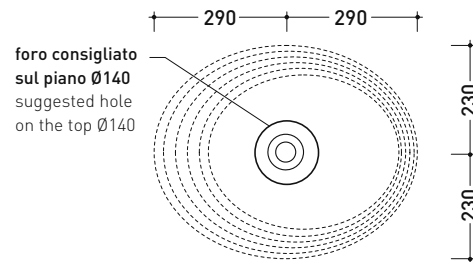

vista zenitale / zenital view