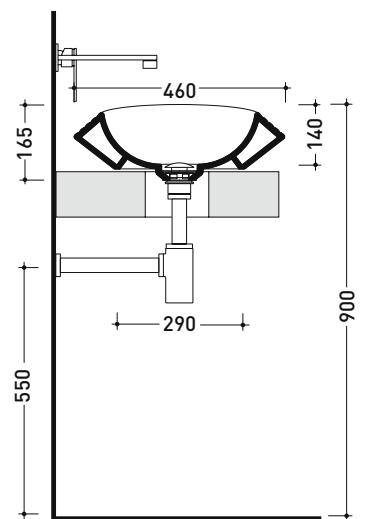

vista frontale / frontal view

sezione longitudinale / section

sizes in mm

Please consider a 2% tolerance on indicated measurements

SP48D

Round countertop basin 48 cm with relief

• without overflow • without tap ledge

Package dim.

Weight 10 kg

Pz. Pallet n° 12

UNI EN 14688 - CL00 Dop-No14688

vista zenitale / zenital view

vista zenitale / zenital view

vista frontale / frontal view

sezione longitudinale / section

sizes in mm

Please consider a 2% tolerance on indicated measurements

SP58D

Oval countertop basin 58 cm with relief

• without overflow • without tap ledge

Complements: FORTY6 shelf (F6FNT)
 CUBIKA wall hung vanity units depth 50 cm
 DENVER furniture (DV103M)
 Line taps basin: ONE - NOKÉ - SI - FOLD - X1 - STIL
 Line accessories: TWO - HOOP - FOLD

Package dim. | Weight 11,5 kg | Pz. Pallet n° 12

UNI EN 14688 - CL00 Dop-No14688

vista zenitale / zenital view

vista zenitale / zenital view

vista frontale / frontal view

sezione longitudinale / section

sizes in mm