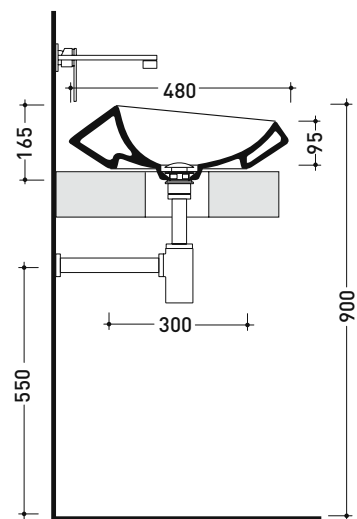

SP48A

Round countertop basin 48 cm

• without overflow • without tap ledge

Complements: FORTY6 shelf (F6FNT)
 CUBIKA wall hung vanity units depth 50 cm
 DENVER furniture (DV103M)
 Line taps basin: ONE - NOKÉ - SI - FOLD - X1 - STIL
 Line accessories: TWO - HOOP - FOLD

Package dim.

Weight 10 kg

Pz. Pallet n° 12

CE UNI EN 14688 - CL00 Dop-No14688

vista zenitale / zenital view

vista zenitale / zenital view

vista frontale / frontal view

sezione longitudinale / section

sizes in mm

Please consider a 2% tolerance on indicated measurements

SP58A

Oval countertop basin 58 cm

• without overflow • without tap ledge

Complements: FORTY6 shelf (F6FNT)
 CUBIKA wall hung vanity units depth 50 cm
 DENVER furniture (DV103M)
 Line taps basin: ONE - NOKÉ - SI - FOLD - X1 - STIL
 Line accessories: TWO - HOOP - FOLD

vista frontale / frontal view

sezione longitudinale / section

sizes in mm

Please consider a 2% tolerance on indicated measurements

SP48D

Round countertop basin 48 cm with relief

• without overflow • without tap ledge