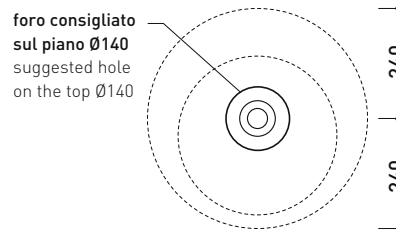

Package dim.

Weight 10 kg

Pz. Pallet n° 12

UNI EN 14688 - CL00 Dop-No14688

vista zenitale / zenital view

vista zenitale / zenital view

vista frontale / frontal view

sezione longitudinale / section

sizes in mm

Please consider a 2% tolerance on indicated measurements

SP58D

Oval countertop basin 58 cm with relief

• without overflow • without tap ledge

Complements: FORTY6 shelf (F6FNT)
 CUBIKA wall hung vanity units depth 50 cm
 DENVER furniture (DV103M)
 Line taps basin: ONE - NOKÉ - SI - FOLD - X1 - STIL
 Line accessories: TWO - HOOP - FOLD