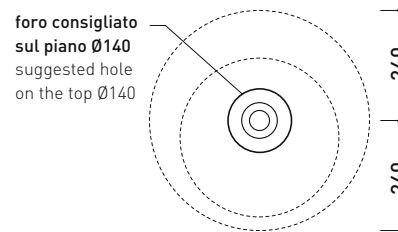

SP48A

Round countertop basin 48 cm

• without overflow • without tap ledge

Complements: FORTY6 shelf (F6FNT)
 CUBIKA wall hung vanity units depth 50 cm
 DENVER furniture (DV103M)
 Line taps basin: ONE - NOKÉ - SI - FOLD - X1 - STIL
 Line accessories: TWO - HOOP - FOLD

Package dim.

Weight 10 kg

Pz. Pallet n° 12

CE UNI EN 14688 - CL00 Dop-No14688

vista zenitale / zenital view

vista zenitale / zenital view

vista frontale / frontal view

sezione longitudinale / section

sizes in mm

Please consider a 2% tolerance on indicated measurements

SP58A

Oval countertop basin 58 cm

• without overflow • without tap ledge

Complements: FORTY6 shelf (F6FNT)
 CUBIKA wall hung vanity units depth 50 cm
 DENVER furniture (DV103M)
 Line taps basin: ONE - NOKÉ - SI - FOLD - X1 - STIL
 Line accessories: TWO - HOOP - FOLD