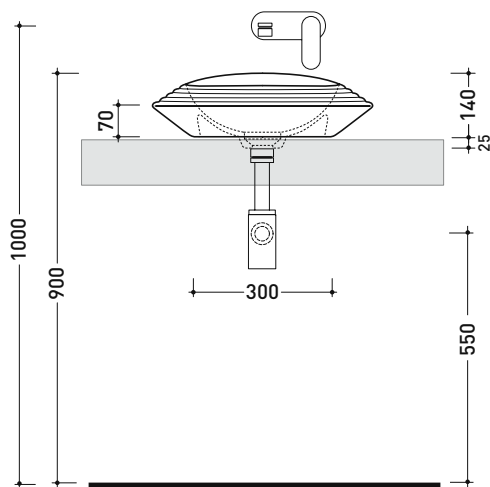

vista frontale / frontal view

sezione longitudinale / section

sizes in mm

Please consider a 2% tolerance on indicated measurements

SP48D

Round countertop basin 48 cm with relief

• without overflow • without tap ledge

Package dim.

Weight 10 kg

Pz. Pallet n° 12

UNI EN 14688 - CL00 Dop-No14688

vista zenitale / zenital view

vista zenitale / zenital view

vista frontale / frontal view

sezione longitudinale / section

sizes in mm

Please consider a 2% tolerance on indicated measurements

SP58D

Oval countertop basin 58 cm with relief

• without overflow • without tap ledge

Complements: FORTY6 shelf (F6FNT)
 CUBIKA wall hung vanity units depth 50 cm
 DENVER furniture (DV103M)
 Line taps basin: ONE - NOKÉ - SI - FOLD - X1 - STIL
 Line accessories: TWO - HOOP - FOLD

Package dim. | Weight 11,5 kg | Pz. Pallet n° 12

UNI EN 14688 - CL00 Dop-No14688

vista zenitale / zenital view

vista zenitale / zenital view

vista frontale / frontal view

sezione longitudinale / section

sizes in mm