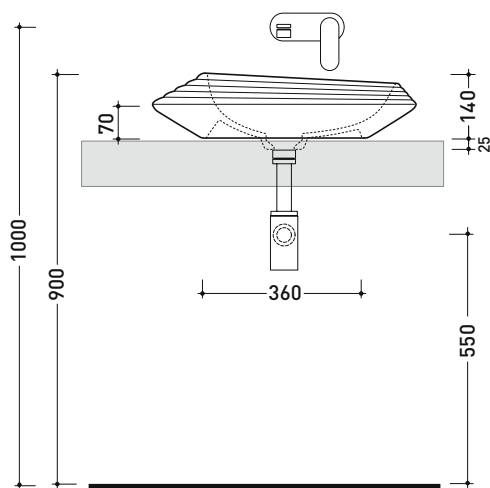

sizes in mm

Please consider a 2% tolerance on indicated measurements

CERAMIC: glossy finish

matt finish

white black

milky white carbone argilla cenere nuvola fango rosso rubens petrolio

SP58D

Oval countertop basin 58 cm with relief

Package dim.

Weight kg

Pz. Pallet n°

UNI EN 14688 - CL00

Dop-No14688

vista zenitale / zenital view

vista zenitale / zenital view

vista frontale / frontal view

sezione longitudinale / section

sizes in mm

Please consider a 2% tolerance on indicated measurements

CERAMIC: glossy finish

white black

matt finish

milky white carbone argilla cenere nuvola fango rosso rubens petrolio