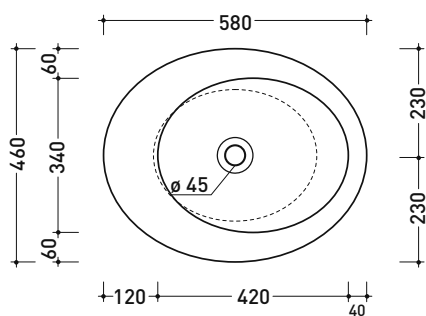

SP58A

Oval countertop basin 58 cm

• WITHOUT OVERFLOW • WITHOUT TAP LEDGE

Complements: FORTY6 shelf (F6FNT)
BOX wall hung vanity units depth 50 cm
CUBIKA wall hung vanity units depth 50 cm
Line taps basin: ONE - NOKÉ - SI - FOLD - X1
Line accessories: TWO - HOOP - NOKÉ - FOLD

Technical accessories: Chrome siphon (SIFL/CR) - Telescopic chrome siphon (SIFL066)
Stop & Go drain (PLSG)
CERAMIC Stop & Go drain (PLCE)
Chrome waste with automatic integrated overflow (PLTPCR)
Waste with automatic integrated overflow and ceramic cover (PLTPCE)
Two piece set chrome tap filters (RF026)

Package dim.

Weight kg

Pz. Pallet n°

CE UNI EN 14688 - CL00 Dop-No14688

vista zenitale / zenital view