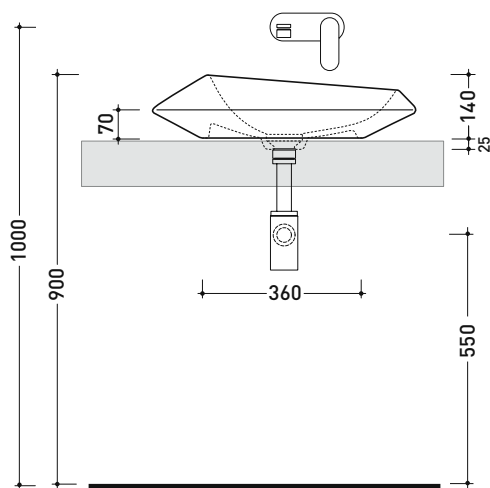

SP58A

Oval countertop basin 58 cm

• WITHOUT OVERFLOW • WITHOUT TAP LEDGE

Complements: FORTY6 shelf (F6FNT)
 BOX wall hung vanity units depth 50 cm
 CUBIKA wall hung vanity units depth 50 cm
 Line taps basin: ONE - NOKÉ - SI - FOLD - X1
 Line accessories: TWO - HOOP - NOKÉ - FOLD

Package dim.

Weight kg

Pz. Pallet n°

CE UNI EN 14688 - CL00 Dop-No14688

vista zenitale / zenital view

foro consigliato sul piano Ø140
 suggested hole on the top Ø140

vista zenitale / zenital view

vista frontale / frontal view

sezione longitudinale / section

sizes in mm

Please consider a 2% tolerance on indicated measurements

CERAMIC: glossy finish

white black

matt finish

milky white carbone argilla cenere nuvola fango rosso rubens petrolio

SP48D

Round countertop basin 48 cm with relief

• WITHOUT OVERFLOW • WITHOUT TAP LEDGE

Complements: FORTY6 shelf (F6FNT)
 BOX wall hung vanity units depth 50 cm
 CUBIKA wall hung vanity units depth 50 cm
 Line taps basin: ONE - NOKÉ - SI - FOLD - X1
 Line accessories: TWO - HOOP - NOKÉ - FOLD