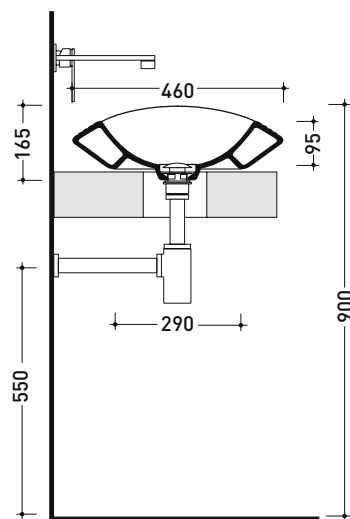

sizes in mm

Please consider a 2% tolerance on indicated measurements

CERAMIC: glossy finish

matt finish

white black

milky white carbone argilla cenere nuvola fango rosso rubens petrolio

SP58D

Oval countertop basin 58 cm with relief

Package dim.

Weight kg

Pz. Pallet n°

UNI EN 14688 - CL00

Dop-No14688

vista zenitale / zenital view

vista zenitale / zenital view

vista frontale / frontal view

sezione longitudinale / section

sizes in mm

Please consider a 2% tolerance on indicated measurements

CERAMIC: glossy finish

white black

matt finish

milky white carbone argilla cenere nuvola fango rosso rubens petrolio