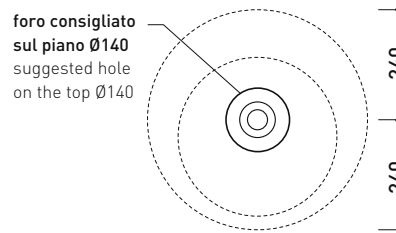

Package dim.

Weight kg

Pz. Pallet n°

CE UNI EN 14688 - CL00 Dop-No14688

vista zenitale / zenital view

vista zenitale / zenital view

vista frontale / frontal view

sezione longitudinale / section

sizes in mm

Please consider a 2% tolerance on indicated measurements

CERAMIC: glossy finish

matt finish

white black

milky white carbone argilla cenere nuvola fango rosso rubens petrolio

SP58D

Oval countertop basin 58 cm with relief