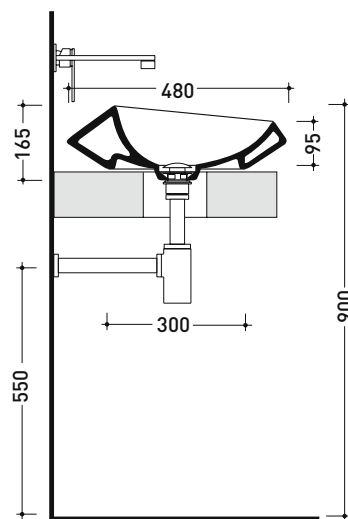

SP48A

Round countertop basin 48 cm

• WITHOUT OVERFLOW • WITHOUT TAP LEDGE

Complements: FORTY6 shelf (F6FNT)
 BOX wall hung vanity units depth 50 cm
 CUBIKA wall hung vanity units depth 50 cm
 Line taps basin: ONE - NOKÉ - SI - FOLD - X1
 Line accessories: TWO - HOOP - NOKÉ - FOLD

Package dim.

Weight kg

Pz. Pallet n°

UNI EN 14688 - CL00

Dop-No14688

vista zenitale / zenital view

vista zenitale / zenital view

vista frontale / frontal view

sezione longitudinale / section

sizes in mm

Please consider a 2% tolerance on indicated measurements

CERAMIC: glossy finish

white black

matt finish

milky white carbone argilla cenere nuvola fango rosso rubens petrolio

SP58A

Oval countertop basin 58 cm

• WITHOUT OVERFLOW • WITHOUT TAP LEDGE

Complements: FORTY6 shelf (F6FNT)
 BOX wall hung vanity units depth 50 cm
 CUBIKA wall hung vanity units depth 50 cm
 Line taps basin: ONE - NOKÉ - SI - FOLD - X1
 Line accessories: TWO - HOOP - NOKÉ - FOLD