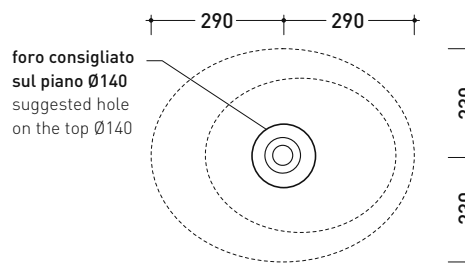

Package dim.

Weight kg

Pz. Pallet n°

CE UNI EN 14688 - CL00 Dop-No14688

vista zenitale / zenital view

foro consigliato sul piano Ø140
 suggested hole on the top Ø140

vista zenitale / zenital view

vista frontale / frontal view

sezione longitudinale / section

sizes in mm

Please consider a 2% tolerance on indicated measurements

CERAMIC: glossy finish

white black

matt finish

milky white carbone argilla cenere nuvola fango rosso rubens petrolio