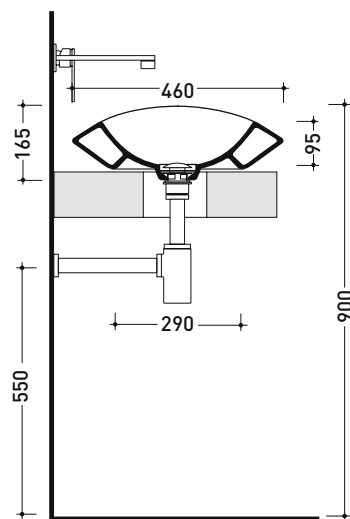

SP58A

Oval countertop basin 58 cm

• WITHOUT OVERFLOW • WITHOUT TAP LEDGE

Complements: FORTY6 shelf (F6FNT)
 BOX wall hung vanity units depth 50 cm
 CUBIKA wall hung vanity units depth 50 cm
 Line taps basin: ONE - NOKÉ - SI - FOLD - X1
 Line accessories: TWO - HOOP - NOKÉ - FOLD

Package dim.

Weight kg

Pz. Pallet n°

CE UNI EN 14688 - CL00 Dop-No14688

vista zenitale / zenital view

foro consigliato sul piano Ø140
 suggested hole on the top Ø140

vista zenitale / zenital view

vista frontale / frontal view

sezione longitudinale / section

sizes in mm

Please consider a 2% tolerance on indicated measurements

CERAMIC: glossy finish

white black

matt finish

milky white carbone argilla cenere nuvola fango rosso rubens petrolio

SP48D

Round countertop basin 48 cm with relief

• WITHOUT OVERFLOW • WITHOUT TAP LEDGE

Complements: FORTY6 shelf (F6FNT)
 BOX wall hung vanity units depth 50 cm
 CUBIKA wall hung vanity units depth 50 cm
 Line taps basin: ONE - NOKÉ - SI - FOLD - X1
 Line accessories: TWO - HOOP - NOKÉ - FOLD