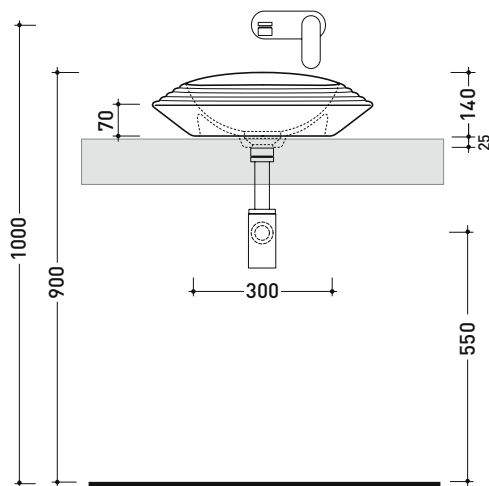

Package dim.

Weight kg

Pz. Pallet n°

CE UNI EN 14688 - CL00 Dop-No14688

vista zenitale / zenital view

vista zenitale / zenital view

vista frontale / frontal view

sezione longitudinale / section

sizes in mm

Please consider a 2% tolerance on indicated measurements

CERAMIC: glossy finish

matt finish

white black

milky white carbone argilla cenere nuvola fango rosso rubens petrolio

SP58D

Oval countertop basin 58 cm with relief