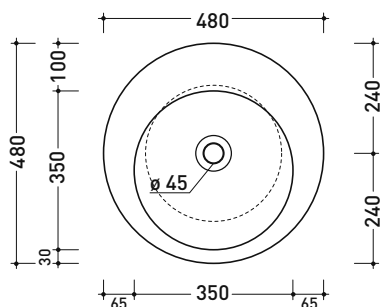

SP48A

Round countertop basin 48 cm

• WITHOUT OVERFLOW • WITHOUT TAP LEDGE

Complements: FORTY6 shelf (F6FNT)
 BOX wall hung vanity units depth 50 cm
 CUBIKA wall hung vanity units depth 50 cm
 Line taps basin: ONE - NOKÉ - SI - FOLD - X1
 Line accessories: TWO - HOOP - NOKÉ - FOLD

Package dim.

Weight kg

Pz. Pallet n°

UNI EN 14688 - CL00

Dop-No14688

vista zenitale / zenital view

vista zenitale / zenital view

vista frontale / frontal view

sezione longitudinale / section

sizes in mm

Please consider a 2% tolerance on indicated measurements

CERAMIC: glossy finish

white black

matt finish

milky white carbone argilla cenere nuvola fango rosso rubens petrolio