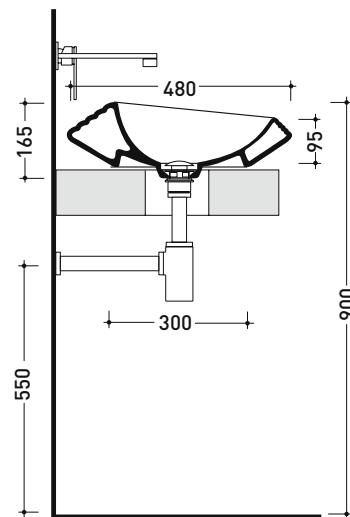

Package dim.

Weight kg

Pz. Pallet n°

CE UNI EN 14688 - CL00 Dop-No14688

vista zenitale / zenital view

vista zenitale / zenital view

vista frontale / frontal view

sezione longitudinale / section

sizes in mm

Please consider a 2% tolerance on indicated measurements

CERAMIC: glossy finish

matt finish

white black

milky white carbone argilla cenere nuvola fango rosso rubens petrolio

SP58D

Oval countertop basin 58 cm with relief