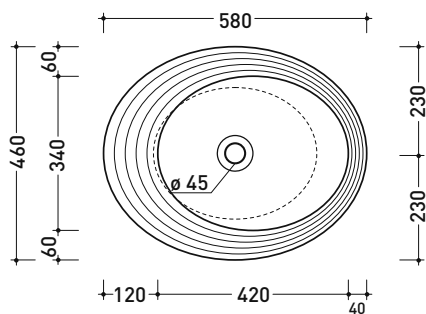

sizes in mm

Please consider a 2% tolerance on indicated measurements

CERAMIC: glossy finish

matt finish

white black

milky white carbone argilla cenere nuvola fango rosso rubens petrolio

SP58D

Oval countertop basin 58 cm with relief

Package dim.

Weight kg

Pz. Pallet n°

UNI EN 14688 - CL00

Dop-No14688

vista zenitale / zenital view

vista zenitale / zenital view

vista frontale / frontal view