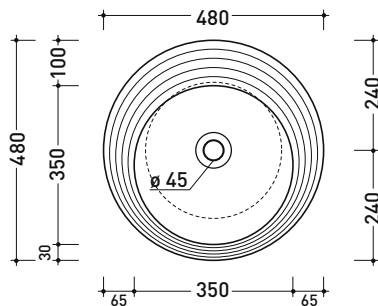

SP48D

Round countertop basin 48 cm with relief

• WITHOUT OVERFLOW • WITHOUT TAP LEDGE

Complements: FORTY6 shelf (F6FNT)
BOX wall hung vanity units depth 50 cm
CUBIKA wall hung vanity units depth 50 cm
Line taps basin: ONE - NOKÉ - SI - FOLD - X1
Line accessories: TWO - HOOP - NOKÉ - FOLD

Technical accessories: Chrome siphon (SIFL/CR) - Telescopic chrome siphon (SIFL066)
Stop & Go drain (PLSG)
CERAMIC Stop & Go drain (PLCE)
Chrome waste with automatic integrated overflow (PLTPCR)
Waste with automatic integrated overflow and ceramic cover (PLTPCE)
Two piece set chrome tap filters (RF026)

Package dim.

Weight kg

Pz. Pallet n°

CE UNI EN 14688 - CL00 Dop-No14688

vista zenitale / zenital view