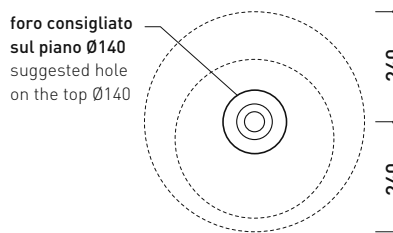

Package dim.

Weight kg

Pz. Pallet n°

UNI EN 14688 - CL00

Dop-No14688

vista zenitale / zenital view

vista zenitale / zenital view

vista frontale / frontal view

sezione longitudinale / section

sizes in mm

Please consider a 2% tolerance on indicated measurements

CERAMIC: glossy finish

white black

matt finish

milky white carbone argilla cenere nuvola fango rosso rubens petrolio