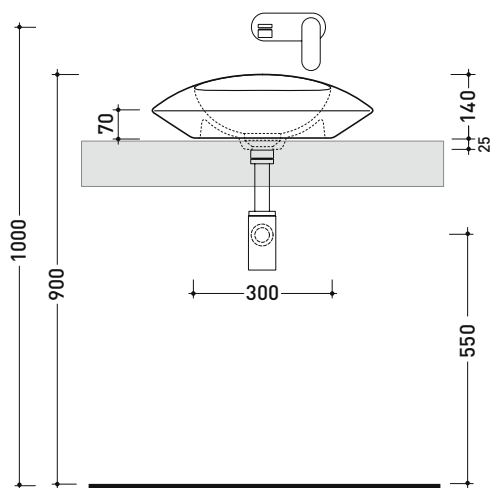

SP48A

Round countertop basin 48 cm

• WITHOUT OVERFLOW • WITHOUT TAP LEDGE

Complements: FORTY6 shelf (F6FNT)
 BOX wall hung vanity units depth 50 cm
 CUBIKA wall hung vanity units depth 50 cm
 Line taps basin: ONE - NOKÉ - SI - FOLD - X1
 Line accessories: TWO - HOOP - NOKÉ - FOLD

Package dim.

Weight kg

Pz. Pallet n°

UNI EN 14688 - CL00

Dop-No14688

vista zenitale / zenital view

vista zenitale / zenital view

vista frontale / frontal view

sezione longitudinale / section

sizes in mm

Please consider a 2% tolerance on indicated measurements

CERAMIC: glossy finish

white black

matt finish

milky white carbone argilla cenere nuvola fango rosso rubens petrolio

SP58A

Oval countertop basin 58 cm

• WITHOUT OVERFLOW • WITHOUT TAP LEDGE

Complements: FORTY6 shelf (F6FNT)
 BOX wall hung vanity units depth 50 cm
 CUBIKA wall hung vanity units depth 50 cm
 Line taps basin: ONE - NOKÉ - SI - FOLD - X1
 Line accessories: TWO - HOOP - NOKÉ - FOLD