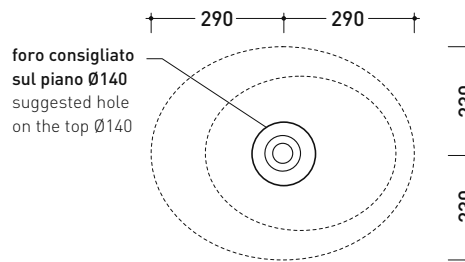

Package dim.

Weight kg

Pz. Pallet n°

UNI EN 14688 - CL00

Dop-No14688

vista zenitale / zenital view

vista zenitale / zenital view

vista frontale / frontal view

sezione longitudinale / section

sizes in mm

Please consider a 2% tolerance on indicated measurements

CERAMIC: glossy finish

white black

matt finish

milky white carbone argilla cenere nuvola fango rosso rubens petrolio