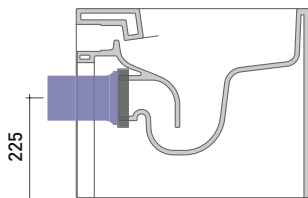

KIT SUITABLE FOR WALL TRAP

LKR00 (SET: LKR00)