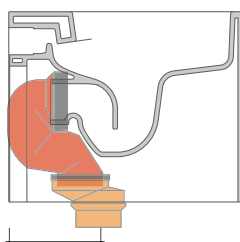

LK2022 (SET: LKRS+LKR40)

da/ from 200 a/ to 220 mm