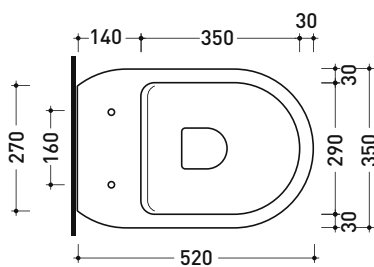

Package dim. | Weight **30 kg** | Pz. Pallet n° **15**

UNI EN 997 Dop-No997

Flaminia does not recommend combining this toilet model with rapid-flow/flushometer systems or traditional high tanks

vista zenitale / zenital view

sezione longitudinale / section

sizes in mm

Please consider a 2% tolerance on indicated measurements

CERAMIC: glossy finish

white

matt finish

milky white

carbone

da/from 50 a/to 440 mm

sezione longitudinale / section

sizes in mm

Please consider a 2% tolerance on indicated measurements

CERAMIC: glossy finish

white

matt finish

milky white