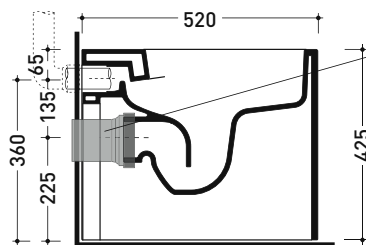

vista laterale / lateral view

vista retro / back view

**NOTICE: floor fixing by silicone**

**SCARICO A PARETE  
PREDISPOSTO PER WC SOSPESO**  
WALL DISCHARGE ARRANGEMENT  
FOR WALL-HUNG WC

sezione longitudinale / section

da/from 50 a/to 440 mm

sezione longitudinale / section

sizes in mm

Please consider a 2% tolerance on indicated measurements

CERAMIC: glossy finish

white

matt finish

milky white