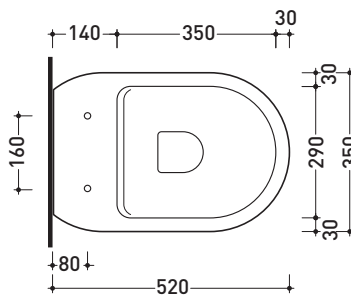

Package dim. | Weight **30 kg** | Pz. Pallet n° **15**

UNI EN 997 Dop-No997

Flaminia does not recommend combining this toilet model with rapid-flow/flushometer systems or traditional high tanks

vista zenitale / zenital view

UNI EN 14528 - CL20 Dop-No14528

vista zenitale / zenital view

vista laterale / lateral view

**NOTICE: floor fixing by silicone**

sezione longitudinale / section

vista retro / back view

sizes in mm

CERAMIC: glossy finish

Package dim. cm | Weight 19,5 kg | Pz. Pallet n° 15

UNI EN 997

Dop-No997

Flaminia does not recommend combining this toilet model with rapid-flow/flushometer systems or traditional high tanks

vista zenitale / zenital view

Package dim. 57 x 39 x 35 cm | Weight 21,3 kg | Pz. Pallet n° 15

UNI EN 14528 - CL20 Dop-No14528

vista zenitale / zenital view

vista laterale / lateral view

sezione longitudinale / section

vista retro / back view