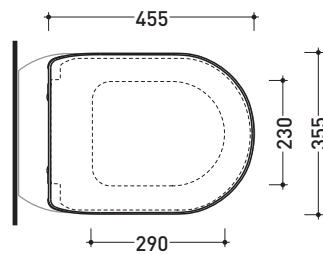

ASCW05

SLIM Soft-closing thermosetting seat&cover
with **QUICK-RELEASE HINGES**

Complements: Astra Wall hung goclean wc (AS118G)
Astra back to wall PLUS goclean wc (AS117RG)
Astra back to wall goclean wc (AS117G)

Package dim. cm | Weight 2 kg | Pz. Pallet n° -

art. AS117G - AS117RG
vista zenitale / zenital view