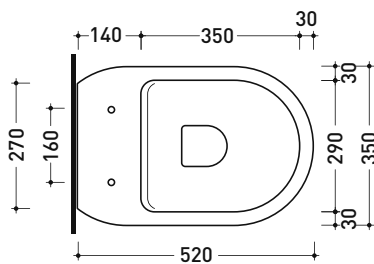

sezione longitudinale / section

sizes in mm

Please consider a 2% tolerance on indicated measurements

CERAMIC: glossy finish

white

matt finish

milky white

carbone

Dim. Imballo

Peso 29,5 kg

Pz. Pallet n° 15

CE UNI EN 997

Dop-No997

pag. 1/2

Flaminia does not recommend combining this toilet model with rapid-flow/flushometer systems or traditional high tanks

vista zenitale / zenital view

da/from 50 a/to 440 mm

sezione longitudinale / section

sizes in mm

Please consider a 2% tolerance on indicated measurements

CERAMIC: glossy finish

white

matt finish

milky white