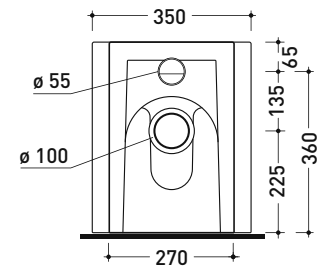

vista retro / back view

NOTICE: floor fixing by silicone

**SCARICO A PARETE
PREDISPOSTO PER WC SOSPESO**
WALL DISCHARGE ARRANGEMENT
FOR WALL-HUNG WC