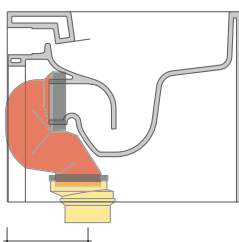

LK1820 (SET: LKRS+LKR20)

da/ from 180 a/ to 200 mm