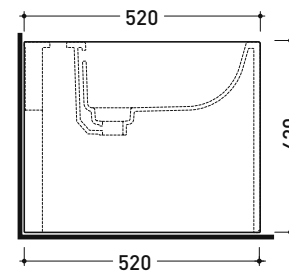

vista laterale / lateral view

NOTICE: floor fixing by silicone