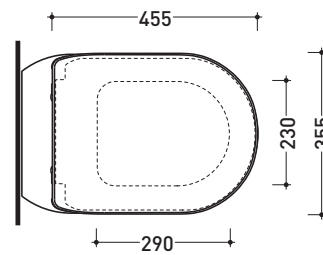

Package dim. 57 x 39 x 35 cm | Weight 21,3 kg | Pz. Pallet n° 15

UNI EN 14528 - CL20 Dop-No14528

vista zenitale / zenital view

vista laterale / lateral view

sezione longitudinale / section

vista retro / back view

sizes in mm

CERAMIC: glossy finish

white

matt finish

milky white

carbone

cenere

Please consider a 2% tolerance on indicated measurements

Package dim. cm | Weight 2 kg | Pz. Pallet n° -

art. AS117G - AS117RG  
vista zenitale / zenital view

art. AS118G  
vista zenitale / zenital view

art. AS117G - AS117RG  
vista laterale / lateral view

art. AS118G  
vista laterale / lateral view