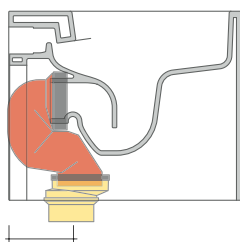

LK1416 (SET: LKRS+LKR20)

da/ from 140 a/ to 160 mm