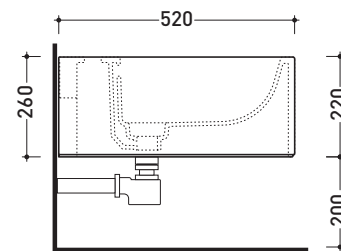

vista laterale / lateral view

vista retro / back view

**NOTICE: floor fixing by silicone**

sezione longitudinale / section

art. LK1012 (LKR90+LKR40)  
connessioni di scarico  
(in dotazione)  
drainage connector  
(included in the box)

## AS218

Wall hung single-hole bidet (fixing kit art. 9008 included)

• WITH OVERFLOW • WITHOUT TAP HOLE ON DEMAND

Complements: **Line taps bidet:** ONE - NOKÉ - SI - FOLD - X1  
**Line accessories:** TWO - HOOP - NOKÉ - FOLD

Package dim. 57 x 39 x 35 cm | Weight 21,3 kg | Pz. Pallet n° 15

UNI EN 14528 - CL20 Dop-No14528

vista zenitale / zenital view

vista laterale / lateral view

sezione longitudinale / section

vista retro / back view