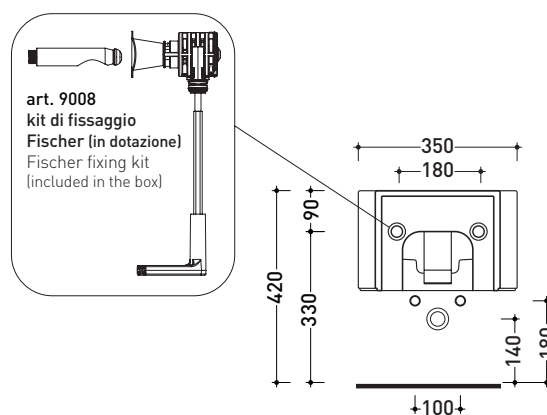

Technical accessories: **Universal fixing bracket for wall hung wc/bidet (41/P)**  
**Short chrome siphon for bidet (SIFB/CR)**  
**Stop & Go drain (PLSG)**  
**CERAMIC Stop & Go drain (PLCE)**  
**Two piece set chrome tap filters (RF026)**

Package dim. 57 x 39 x 35 cm | Weight 21,3 kg | Pz. Pallet n° 15

UNI EN 14528 - CL20 Dop-No14528

vista zenitale / zenital view

vista laterale / lateral view

sezione longitudinale / section

vista retro / back view