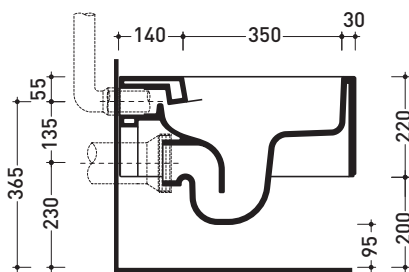

vista laterale / lateral view

vista retro / back view

**NOTICE: floor fixing by silicone**

sezione longitudinale / section

art. LK1012 (LKR90+LKR40)  
connessioni di scarico  
(in dotazione)  
drainage connector  
(included in the box)

Package dim. cm | Weight 19,5 kg | Pz. Pallet n° 15

UNI EN 997

Dop-No997

Flaminia does not recommend combining this toilet model with rapid-flow/flushometer systems or traditional high tanks

vista zenitale / zenital view

vista laterale / lateral view

sezione longitudinale / section

vista retro / back view

sizes in mm

CERAMIC: glossy finish

white

matt finish

milky white