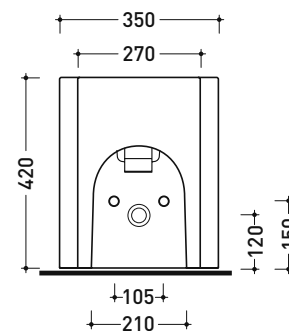

UNI EN 14528 - CL20 Dop-No14528

vista zenitale / zenital view

vista laterale / lateral view

**NOTICE: floor fixing by silicone**

sezione longitudinale / section

vista retro / back view

sizes in mm

CERAMIC: glossy finish