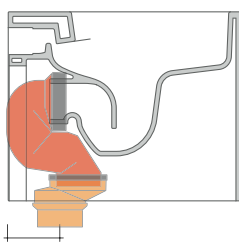

LK1214 (SET: LKRS+LKR40)

da/ from 120 a/ to 140 mm