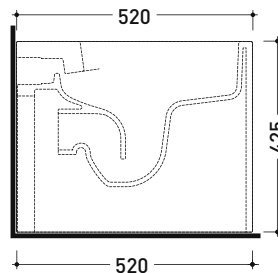

Package dim. | Weight **30 kg** | Pz. Pallet n° **15**

UNI EN 997 Dop-No997

Flaminia does not recommend combining this toilet model with rapid-flow/flushometer systems or traditional high tanks

vista zenitale / zenital view

vista laterale / lateral view

vista retro / back view

**NOTICE: floor fixing by silicone**

sezione longitudinale / section

art. LK1012 (LKR90+LKR40)  
connessioni di scarico  
(in dotazione)  
drainage connector  
(included in the box)

sezione longitudinale / section

sizes in mm

Please consider a 2% tolerance on indicated measurements

CERAMIC: glossy finish

white

matt finish

milky white

carbone

da/from 50 a/to 440 mm

sezione longitudinale / section

sizes in mm

Please consider a 2% tolerance on indicated measurements

CERAMIC: glossy finish

white

matt finish

milky white