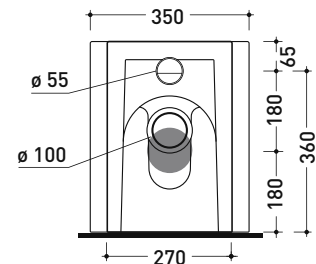

Package dim. | Weight **30 kg** | Pz. Pallet n° **15**

UNI EN 997 Dop-No997

Flaminia does not recommend combining this toilet model with rapid-flow/flushometer systems or traditional high tanks

vista zenitale / zenital view

vista laterale / lateral view

vista retro / back view

**NOTICE: floor fixing by silicone**

sezione longitudinale / section

art. LK1012 (LKR90+LKR40)  
connessioni di scarico  
(in dotazione)  
drainage connector  
(included in the box)

sezione longitudinale / section

sizes in mm

Please consider a 2% tolerance on indicated measurements

CERAMIC: glossy finish

white

matt finish

milky white

carbone

da/from 50 a/to 440 mm

sezione longitudinale / section

sizes in mm

Please consider a 2% tolerance on indicated measurements

CERAMIC: glossy finish

white

matt finish

milky white