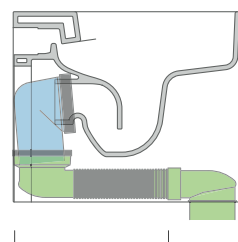

### LK1820 (SET: LKRS+LKR20)

da/ from 180 a/ to 200 mm

### LK2233 (SET: LKR90+LKR33)

da/ from 220 a/ to 440\* mm

**ATTENTION: THE DRAINAGE CONNECTORS ARE NOT INCLUDED**