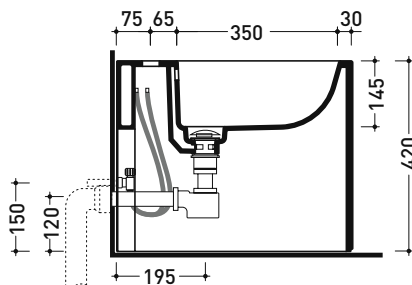

UNI EN 14528 - CL20 Dop-No14528

vista zenitale / zenital view

vista laterale / lateral view

**NOTICE: floor fixing by silicone**

sezione longitudinale / section

vista retro / back view

sizes in mm

CERAMIC: glossy finish