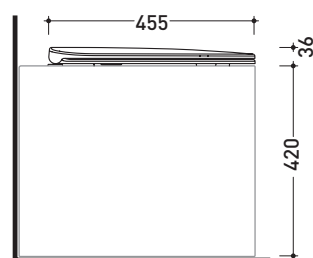

Package dim. 57 x 39 x 35 cm | Weight 21,3 kg | Pz. Pallet n° 15

UNI EN 14528 - CL20 Dop-No14528

vista zenitale / zenital view

vista laterale / lateral view

sezione longitudinale / section

vista retro / back view

sizes in mm

CERAMIC: glossy finish

white

matt finish

milky white

carbone

cenere

Please consider a 2% tolerance on indicated measurements

## ASCW05

SLIM Soft-closing thermosetting seat&cover  
with **QUICK-RELEASE HINGES**

Complements: Astra Wall hung goclean wc (AS118G)  
Astra back to wall PLUS goclean wc (AS117RG)  
Astra back to wall goclean wc (AS117G)

Package dim. cm | Weight 2 kg | Pz. Pallet n° -

art. AS117G - AS117RG  
vista zenitale / zenital view

art. AS118G  
vista zenitale / zenital view

art. AS117G - AS117RG  
vista laterale / lateral view

art. AS118G  
vista laterale / lateral view