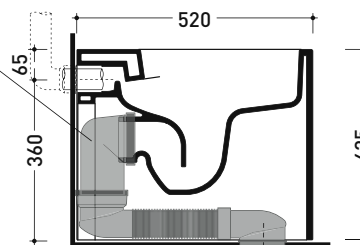

vista laterale / lateral view

vista retro / back view

**NOTICE: floor fixing by silicone**

**SCARICO A PARETE  
PREDISPOSTO PER WC SOSPESO**  
WALL DISCHARGE ARRANGEMENT  
FOR WALL-HUNG WC

sezione longitudinale / section

**SCARICO A PAVIMENTO  
PREDISPOSTO DA 5 A 44 CM**  
ARRANGEMENT DISCHARGE  
TO FLOOR FROM 5 TO 44 CM

connessioni di scarico  
da acquistare  
separatamente  
drainage connector  
to be purchased separately

da/from 50 a/to 440 mm

sezione longitudinale / section

sizes in mm

Please consider a 2% tolerance on indicated measurements

CERAMIC: glossy finish

white

matt finish

milky white