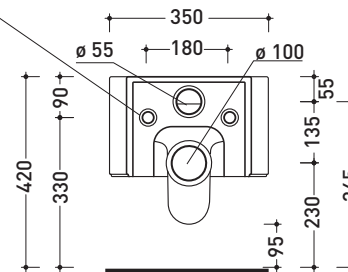

Package dim. cm | Weight 19,5 kg | Pz. Pallet n° 15

UNI EN 997

Dop-No997

Flaminia does not recommend combining this toilet model with rapid-flow/flushometer systems or traditional high tanks

vista zenitale / zenital view

vista laterale / lateral view

sezione longitudinale / section

vista retro / back view

sizes in mm

CERAMIC: glossy finish

white

matt finish

milky white