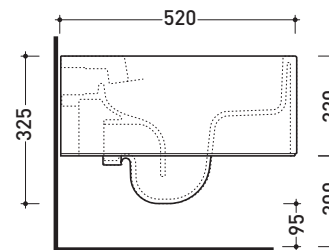

Package dim. cm | Weight 19,5 kg | Pz. Pallet n° 15

UNI EN 997

Dop-No997

Flaminia does not recommend combining this toilet model with rapid-flow/flushometer systems or traditional high tanks

vista zenitale / zenital view

vista laterale / lateral view

sezione longitudinale / section

vista retro / back view

sizes in mm

CERAMIC: glossy finish

white

matt finish

milky white