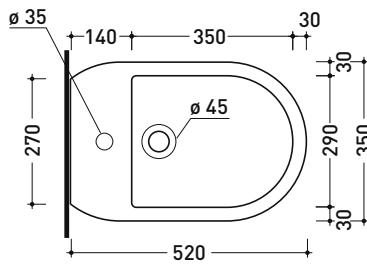

AS217

Back to wall single-hole bidet

• WITH OVERFLOW • WITHOUT TAP HOLE ON DEMAND

Complements: **Niagara panel bidet (TR40)**
Line taps bidet: ONE - NOKÈ - SI - FOLD - X1
Line accessories: TWO - HOOP - NOKÈ - FOLD

Technical accessories: **Short chrome siphon for bidet (SIFB/CR)**
Stop & Go drain (PLSG)
Stop&Go CERAMIC drain (PLCE)
Two piece set chrome tap filters (RF026)

Package dim. | Weight **27,5 kg** | Pz. Pallet n° **15**

UNI EN 14528 - CL20 Dop-No14528

vista zenitale / zenital view