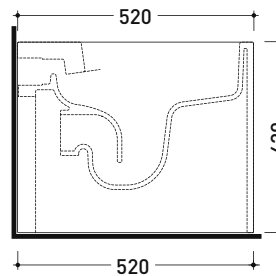

Dim. Imballo

Peso 29,5 kg

Pz. Pallet n° 15

CE UNI EN 997

Dop-No997

pag. 1/2

Flaminia does not recommend combining this toilet model with rapid-flow/flushometer systems or traditional high tanks

vista zenitale / zenital view

vista laterale / lateral view

vista retro / back view

**NOTICE: floor fixing by silicone**

**SCARICO A PARETE  
PREDISPOSTO PER WC SOSPESO**  
WALL DISCHARGE ARRANGEMENT  
FOR WALL-HUNG WC

sezione longitudinale / section

da/from 50 a/to 440 mm

sezione longitudinale / section

sizes in mm

Please consider a 2% tolerance on indicated measurements

CERAMIC: glossy finish

white

matt finish

milky white