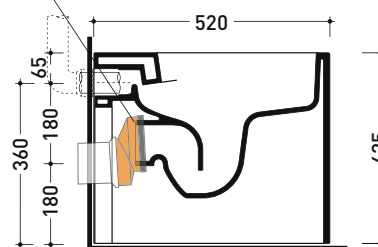

vista laterale / lateral view

vista retro / back view

**NOTICE: floor fixing by silicone**

sezione longitudinale / section

art. LK1012 (LKR90+LKR40)  
connessioni di scarico  
(in dotazione)  
drainage connector  
(included in the box)

sezione longitudinale / section

sizes in mm

Please consider a 2% tolerance on indicated measurements

CERAMIC: glossy finish

white

matt finish

milky white

carbone