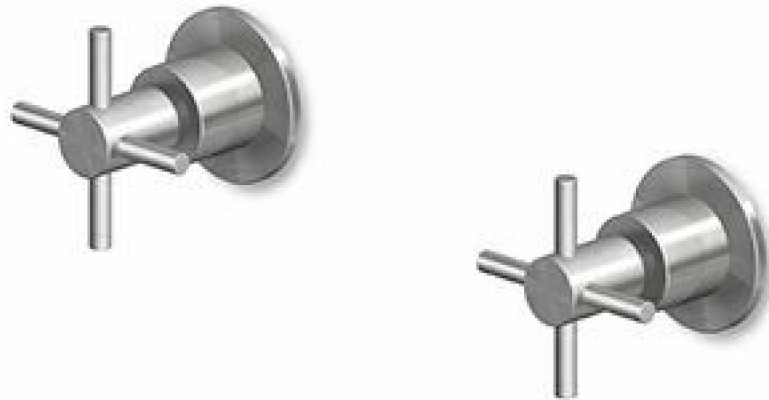

Marchio / Brand ZUCCHETTI

Classe / Class INOX

HELM

ZHM738.X

Batteria incasso doccia. / Built-in shower mixer.

Batteria incasso doccia in acciaio inox AISI 316L, rubinetti Hot and Cold

Built-in shower mixer in AISI 316L stainless steel, taps Hot and Cold.

R99503

Parte incasso. / Built-in part.

Finiture / Finishes

 X Acciaio inox spazzolato / Brushed stainless steel	 XG2 Acciaio inox spazz.-godr. verticale / Br. stainless steel - Vertical knurling	 XG3 Acciaio inox spazz.-godronatura diagonale / Br. stainless steel-diagonal knurling	 XP31 Brushed PVD British gold / -	 XP31G2 Br. PVD British gold-godr. verticale / Br. PVD British gold-vertical knurling	 XP31G3 Br. PVD British gold-godr. diagonale / Br. PVD British gold-diagonal knurling	 XP41 Brushed PVD gold / Brushed PVD gold	 XP41G2 Br. PVD gold-godronatura verticale / Brushed PVD gold-vertical knurling
 XP41G3 Br. PVD gold-godr. diagonale / Br. PVD gold-diagonal knurling	 XP81 PVD Brushed Total Black / PVD Brushed Total Black	 XP81G2 Br. PVD Total Black-godr. verticale / Br. PVD Total Black-vertical knurling	 XP81G3 Br. PVD Total Black-godr. diagonale / Br. PVD Total Black-diagonal knurling	 XP91 Brushed PVD copper / Brushed PVD copper	 XP91G2 Br. PVD copper-godr. verticale / Br. PVD copper-vertical knurling	 XP91G3 Br. PVD copper-godr. diagonale / Br. PVD copper-diagonal knurling	

HELM

ZHM738.X

Disegno Complessivo / Overall Drawing

HELM

ZHM738.X Portate / Flowrates (lt/min)

PRESSIONE PRESSURE	1 BAR	2 BAR	3 BAR	4 BAR	5 BAR
1 RUBINETTO APERTO <i>P1</i>	15,3	21,7	26,6	30,6	34,5
2 RUBINETTO APERTI 2 TAPS OPENED <i>P2</i>	30,6	43,4	53,2	61,2	69
<i>P3</i>					
<i>P4</i>					
<i>P5</i>					

HELM

ZHM738.X Pesì e Misure / Weights and Sizes

Peso (Kg) Weight (lb)	1,00 (Kg)	2,20 (lb)
Volume test (dc3) - (in3)	7,50 (dc3)	457,68 (in3)
h (mm) - (in)	90,00 (mm)	3,54 (in)
L1 (mm) - (in)	250,00 (mm)	9,84 (in)
L2 (mm) - (in)	333,00 (mm)	13,11 (in)