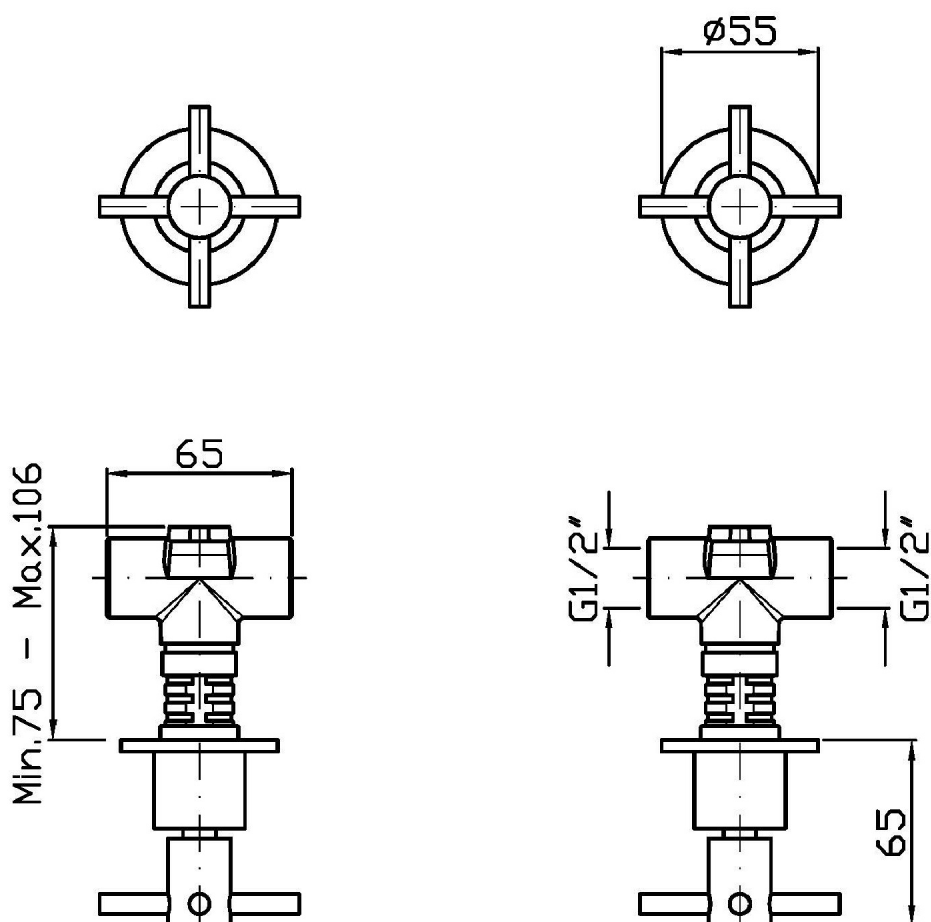

Marchio / Brand ZUCCHETTI

Classe / Class INOX

HELM

ZHM738.X

Batteria incasso doccia. / Built-in shower mixer.

Batteria incasso doccia in acciaio inox AISI 316L, rubinetti Hot and Cold

Built-in shower mixer in AISI 316L stainless steel, taps Hot and Cold.

R99503

Parte incasso. / Built-in part.

Finiture / Finishes

 X Acciaio inox spazzolato / Brushed stainless steel	 XG2 Acciaio inox spazz.-godr. verticale / Br. stainless steel - Vertical knurling	 XG3 Acciaio inox spazz.-godronatura diagonale / Br. stainless steel-diagonal knurling	 XP31 Brushed PVD British gold / -	 XP31G2 Br. PVD British gold-godr. verticale / Br. PVD British gold-vertical knurling	 XP31G3 Br. PVD British gold-godr. diagonale / Br. PVD British gold-diagonal knurling	 XP41 Brushed PVD gold / Brushed PVD gold	 XP41G2 Br. PVD gold-godronatura verticale / Brushed PVD gold-vertical knurling
 XP41G3 Br. PVD gold-godr. diagonale / Br. PVD gold-diagonal knurling	 XP81 PVD Brushed Total Black / PVD Brushed Total Black	 XP81G2 Br. PVD Total Black-godr. verticale / Br. PVD Total Black-vertical knurling	 XP81G3 Br. PVD Total Black-godr. diagonale / Br. PVD Total Black-diagonal knurling	 XP91 Brushed PVD copper / Brushed PVD copper	 XP91G2 Br. PVD copper-godr. verticale / Br. PVD copper-vertical knurling	 XP91G3 Br. PVD copper-godr. diagonale / Br. PVD copper-diagonal knurling	

HELM

ZHM738.X

Disegno Complessivo / Overall Drawing

HELM

ZHM738.X Portate / Flowrates (lt/min)

PRESSIONE PRESSURE	1 BAR	2 BAR	3 BAR	4 BAR	5 BAR
1 RUBINETTO APERTO <i>P1</i>	15,3	21,7	26,6	30,6	34,5
2 RUBINETTO APERTI 2 TAPS OPENED <i>P2</i>	30,6	43,4	53,2	61,2	69
<i>P3</i>					
<i>P4</i>					
<i>P5</i>					

HELM

ZHM738.X Pesì e Misure / Weights and Sizes

Peso (Kg) Weight (lb)	1,00 (Kg)	2,20 (lb)
Volume test (dc3) - (in3)	7,50 (dc3)	457,68 (in3)
h (mm) - (in)	90,00 (mm)	3,54 (in)
L1 (mm) - (in)	250,00 (mm)	9,84 (in)
L2 (mm) - (in)	333,00 (mm)	13,11 (in)