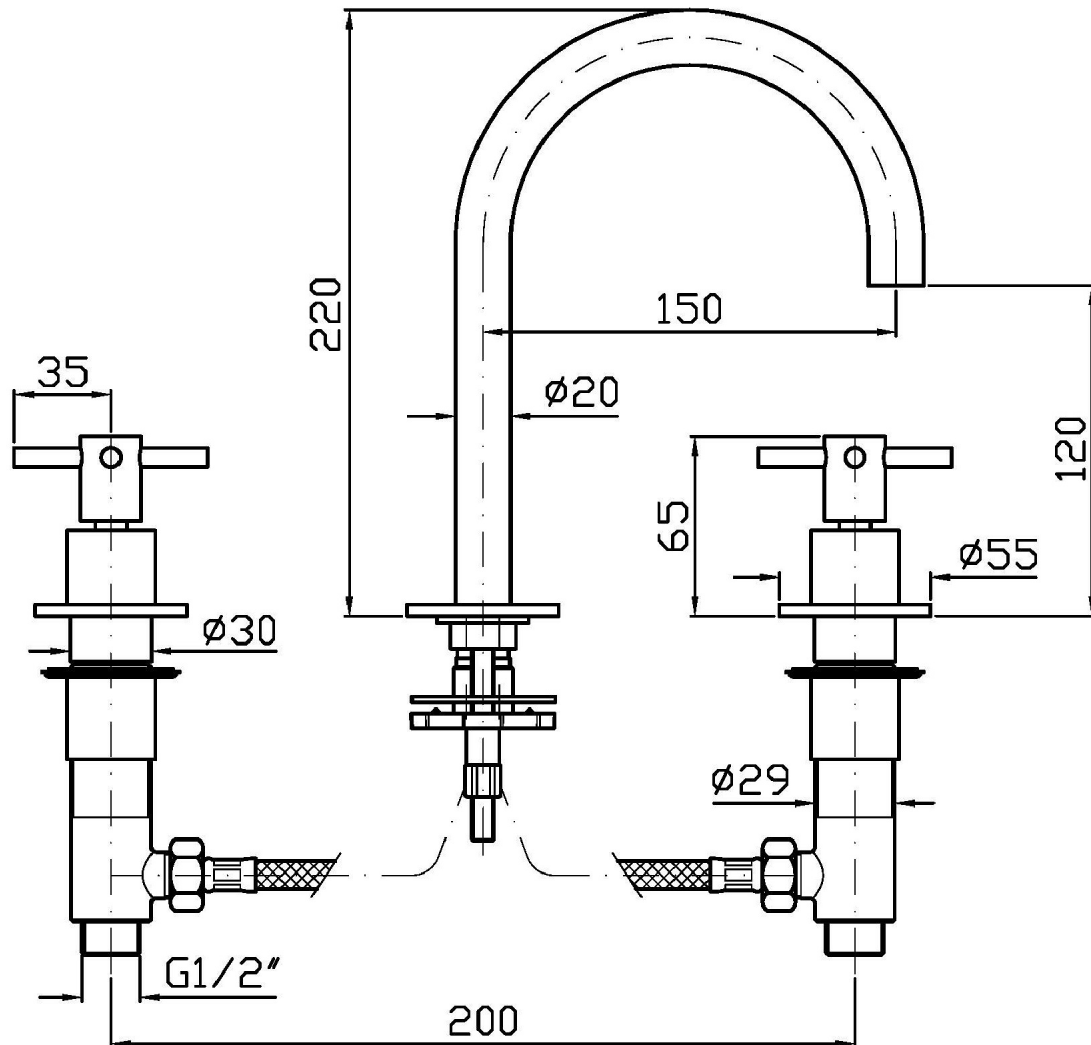

Marchio / Brand ZUCCHETTI

Classe / Class INOX

HELM

ZHM515.X

Batteria lavabo a 3 fori. / 3 hole basin mixer.

Batteria lavabo a 3 fori in acciaio inox AISI 316L, con aeratore, flessibili di collegamento, senza scarico.

3 hole basin mixer in AISI 316L stainless steel with aerator, flexible tails, without pop-up waste.

Finiture / Finishes

 X Acciaio inox spazzolato / Brushed stainless steel	 XG2 Acciaio inox spazz.-godr. verticale / Br. stainless steel - Vertical knurling	 XG3 Acciaio inox spazz.-godronatura diagonale / Br. stainless steel-diagonal knurling	 XP31 Brushed PVD British gold / -	 XP31G2 Br. PVD British gold-godr. verticale / Br. PVD British gold-vertical knurling	 XP31G3 Br. PVD British gold-godr. diagonale / Br. PVD British gold-diagonal knurling	 XP41 Brushed PVD gold / Brushed PVD gold	 XP41G2 Br. PVD gold-godronatura verticale / Brushed PVD gold-vertical knurling
 XP41G3 Br. PVD gold-godr. diagonale / Br. PVD gold-diagonal knurling	 XP81 PVD Brushed Total Black / PVD Brushed Total Black	 XP81G2 Br. PVD Total Black-godr. verticale / Br. PVD Total Black-vertical knurling	 XP81G3 Br. PVD Total Black-godr. diagonale / Br. PVD Total Black-diagonal knurling	 XP91 Brushed PVD copper / Brushed PVD copper	 XP91G2 Br. PVD copper-godr. verticale / Br. PVD copper-vertical knurling	 XP91G3 Br. PVD copper-godr. diagonale / Br. PVD copper-diagonal knurling	

HELM

ZHM515.X

Disegno Complessivo / Overall Drawing

HELM

ZHM515.X Portate / Flowrates (lt/min)

PRESSIONE PRESSURE	1 BAR	2 BAR	3 BAR	4 BAR	5 BAR
P1 LAVABO BASIN	3,9	4,6	4,8	4,9	5
P2					
P3					
P4					
P5					

HELM

ZHM515.X Pesì e Misure / Weights and Sizes

Peso (Kg) Weight (lb)	2,80 (Kg)	6,17 (lb)
Volume test (dc3) - (in3)	11,01 (dc3)	671,87 (in3)
h (mm) - (in)	90,00 (mm)	3,54 (in)
L1 (mm) - (in)	335,00 (mm)	13,19 (in)
L2 (mm) - (in)	365,00 (mm)	14,37 (in)