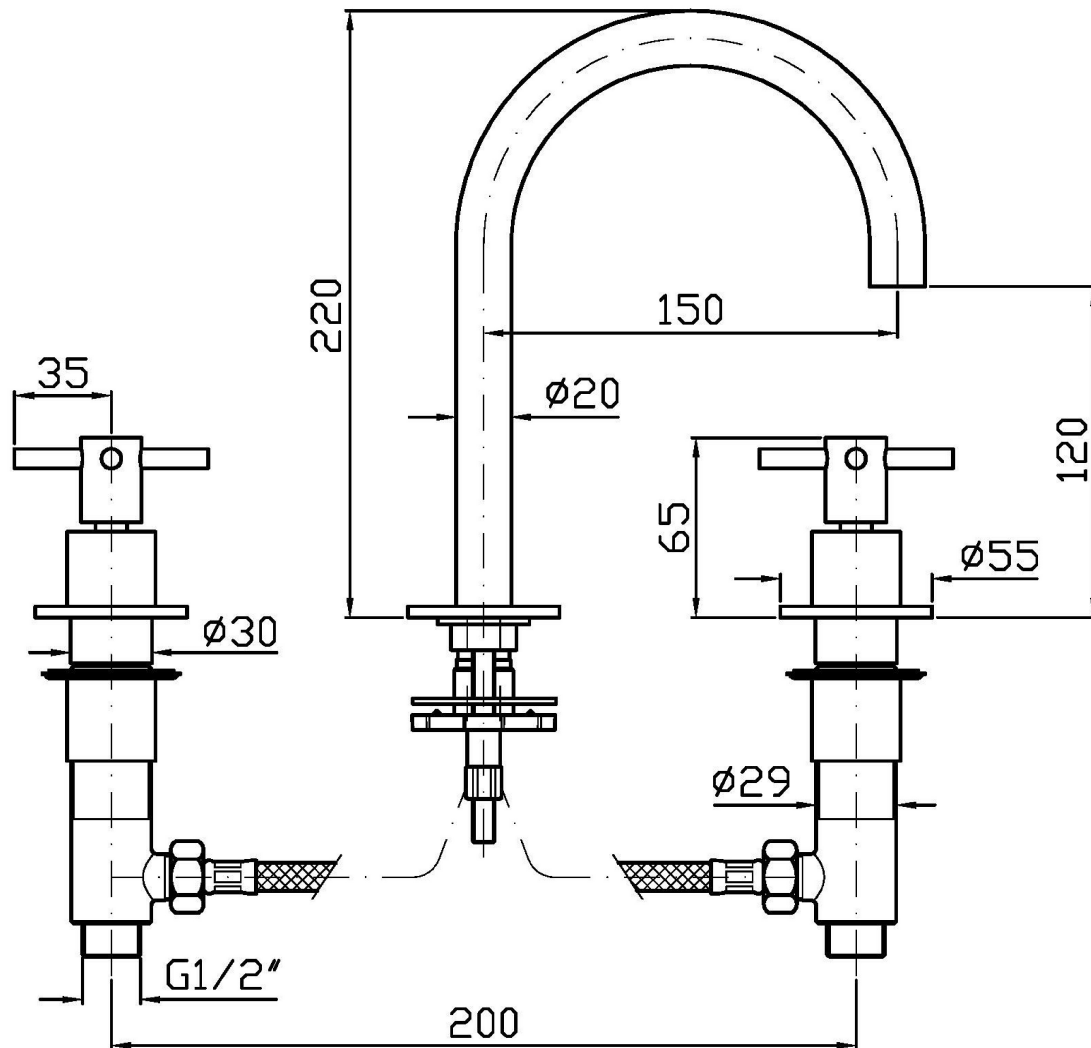

HELM

ZHM515.X

Disegno Complessivo / Overall Drawing