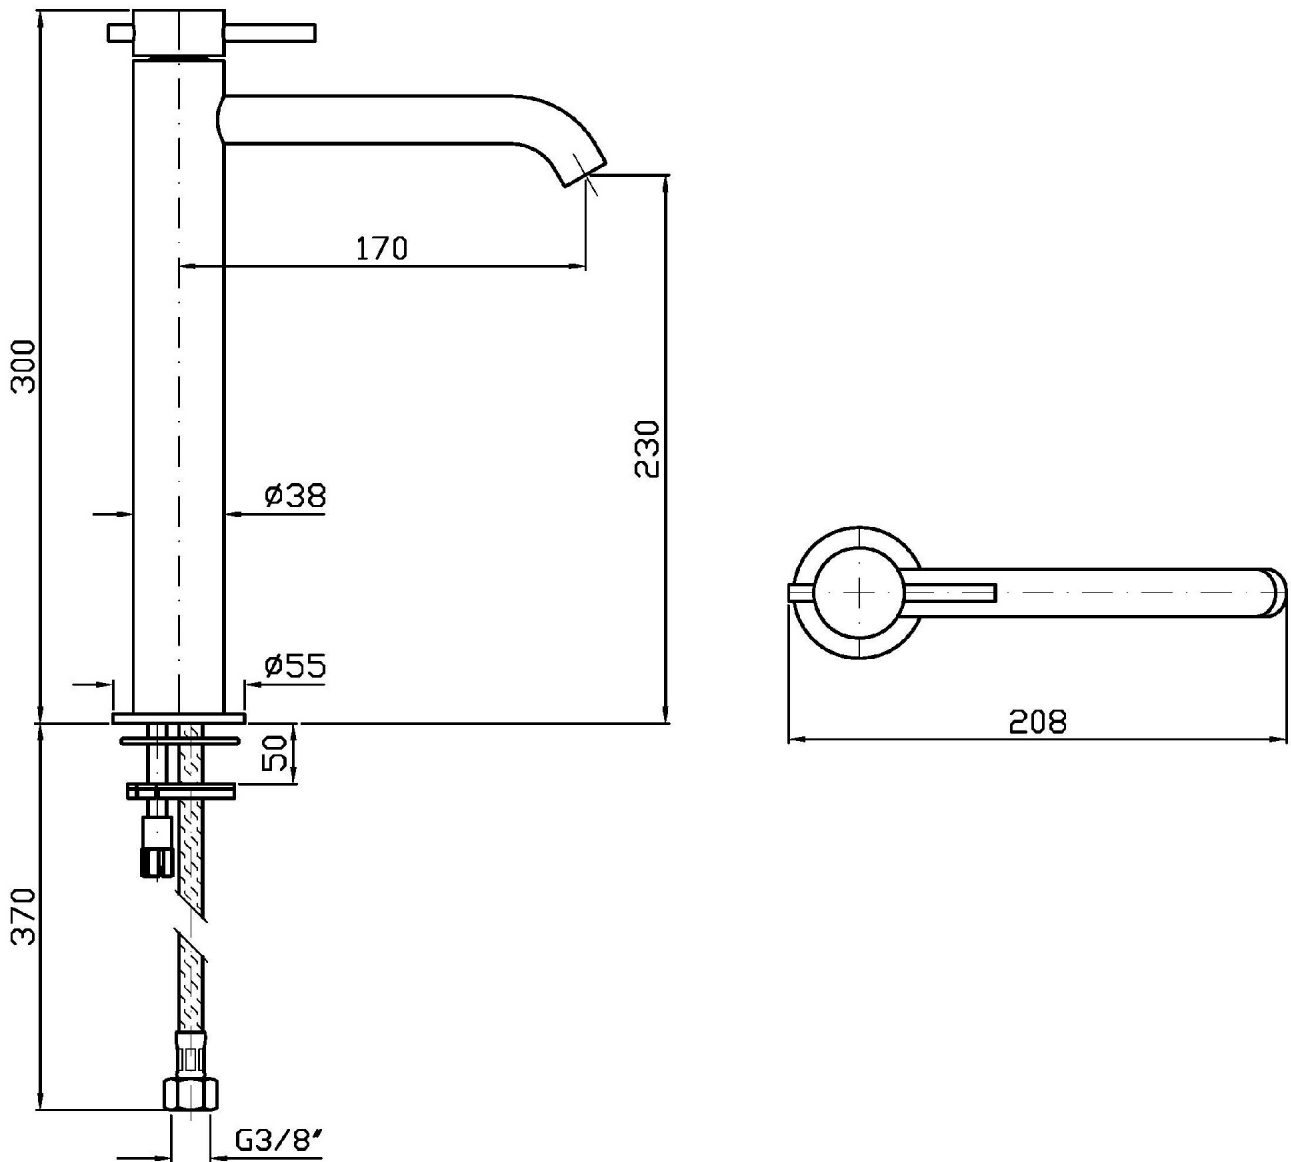

Single lever basin mixer in AISI 316L stainless steel, with high spout, aerator, flexible tails, without pop-up waste.

Finiture / Finishes

 X	 XP31	 XP41	 XP81	 XP91
Acciaio inox spazzolato / Brushed stainless steel	Brushed PVD British gold / -	Brushed PVD gold / Brushed PVD gold	PVD Brushed Total Black / PVD Brushed Total Black	Brushed PVD copper / Brushed PVD copper

HELM

ZHE689.X

Disegno Complessivo / Overall Drawing

HELM

ZHE689.X Portate / Flowrates (lt/min)

PRESSIONE PRESSURE	1 BAR	2 BAR	3 BAR	4 BAR	5 BAR
P1 LAVABO BASIN	3,8	4,5	4,7	4,8	5
P2					
P3					
P4					
P5					

HELM

ZHE689.X Pesì e Misure / Weights and Sizes

Peso (Kg) Weight (lb)	1,70 (Kg)	3,75 (lb)
Volume test (dc3) - (in3)	11,01 (dc3)	671,87 (in3)
h (mm) - (in)	90,00 (mm)	3,54 (in)
L1 (mm) - (in)	335,00 (mm)	13,19 (in)
L2 (mm) - (in)	365,00 (mm)	14,37 (in)