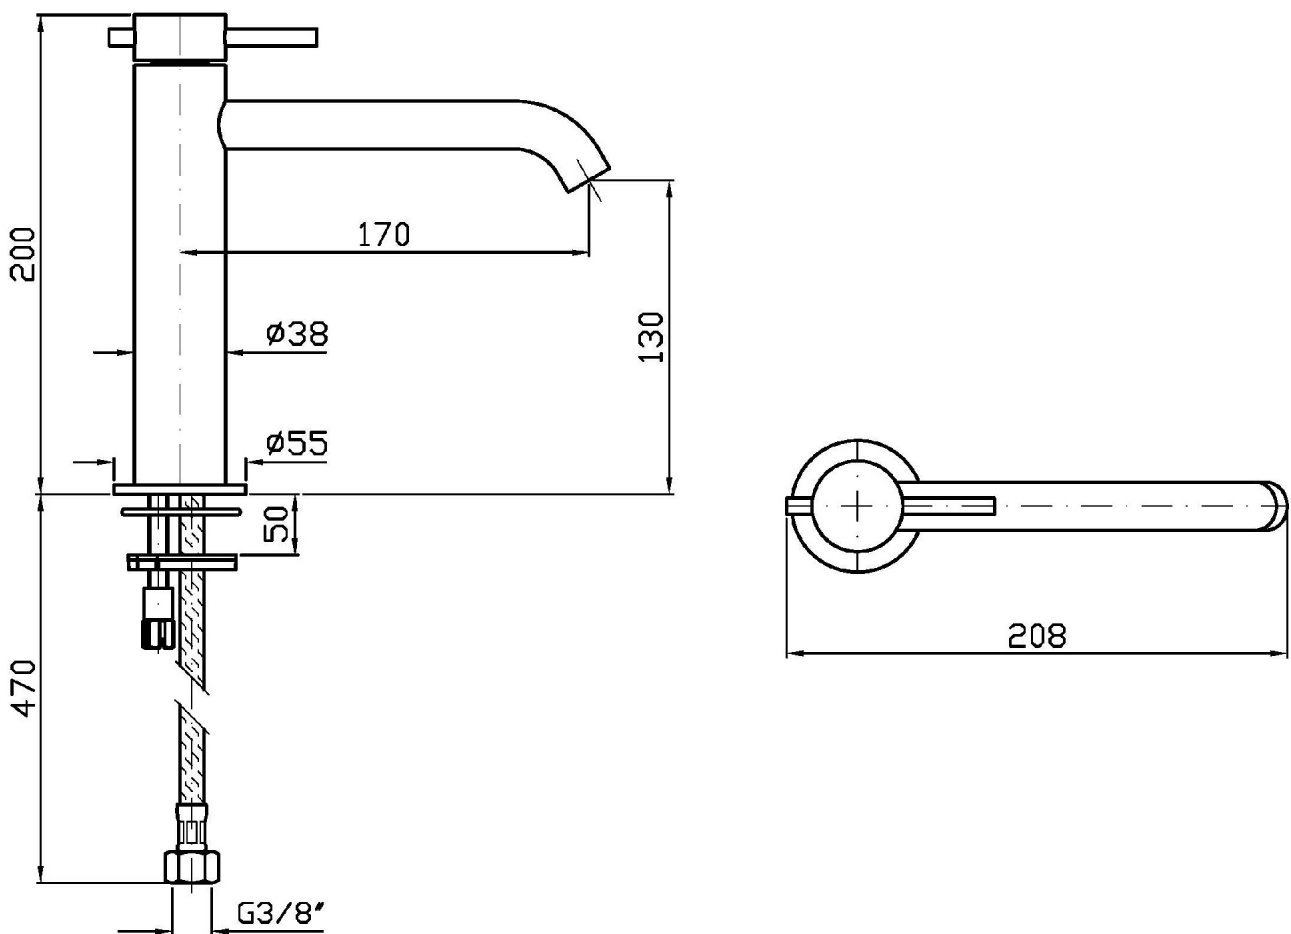

HELM

ZHE688.X

Disegno Complessivo / Overall Drawing