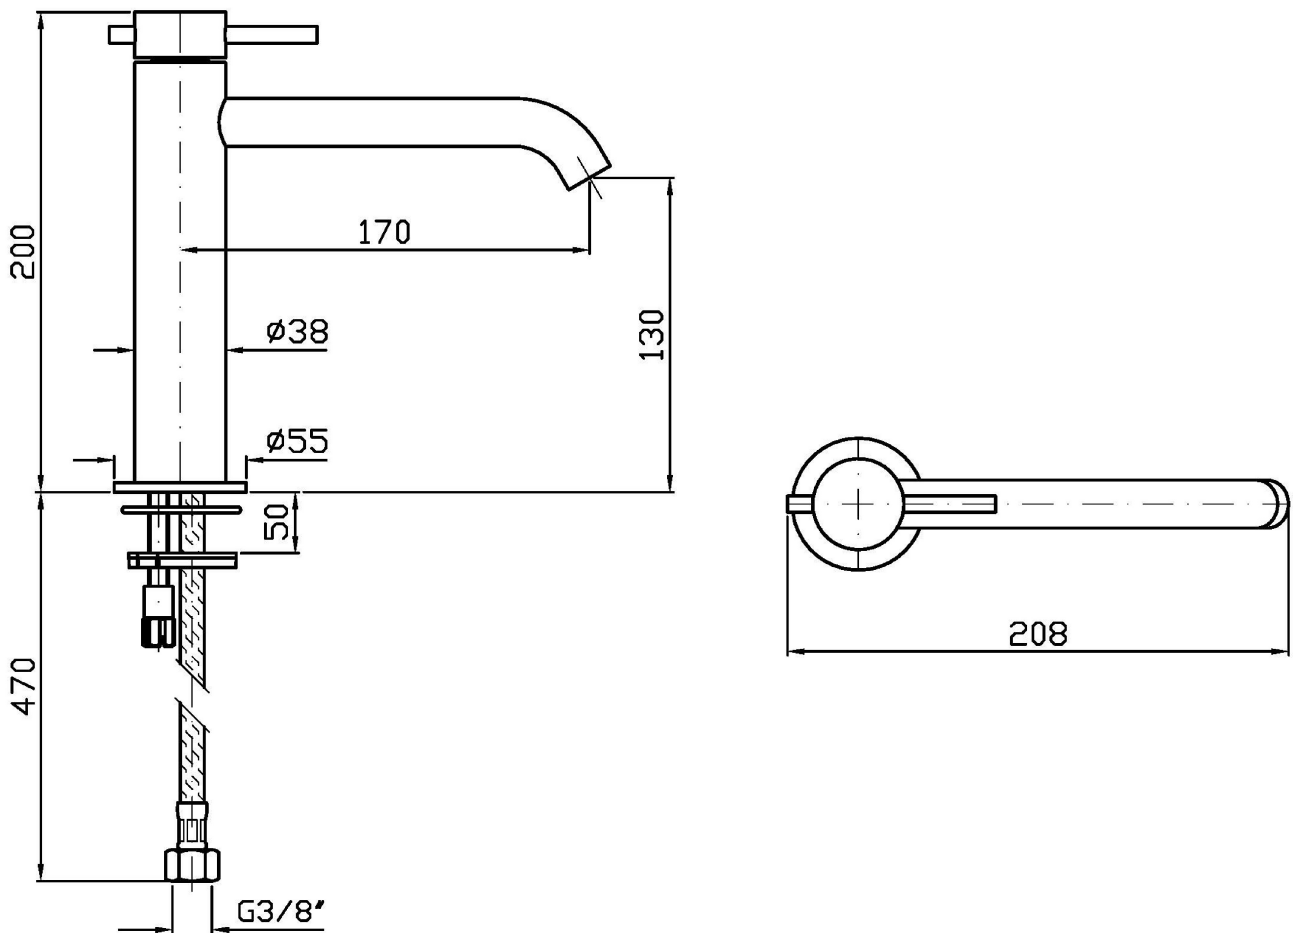

HELM

ZHE688.X

Disegno Complessivo / Overall Drawing