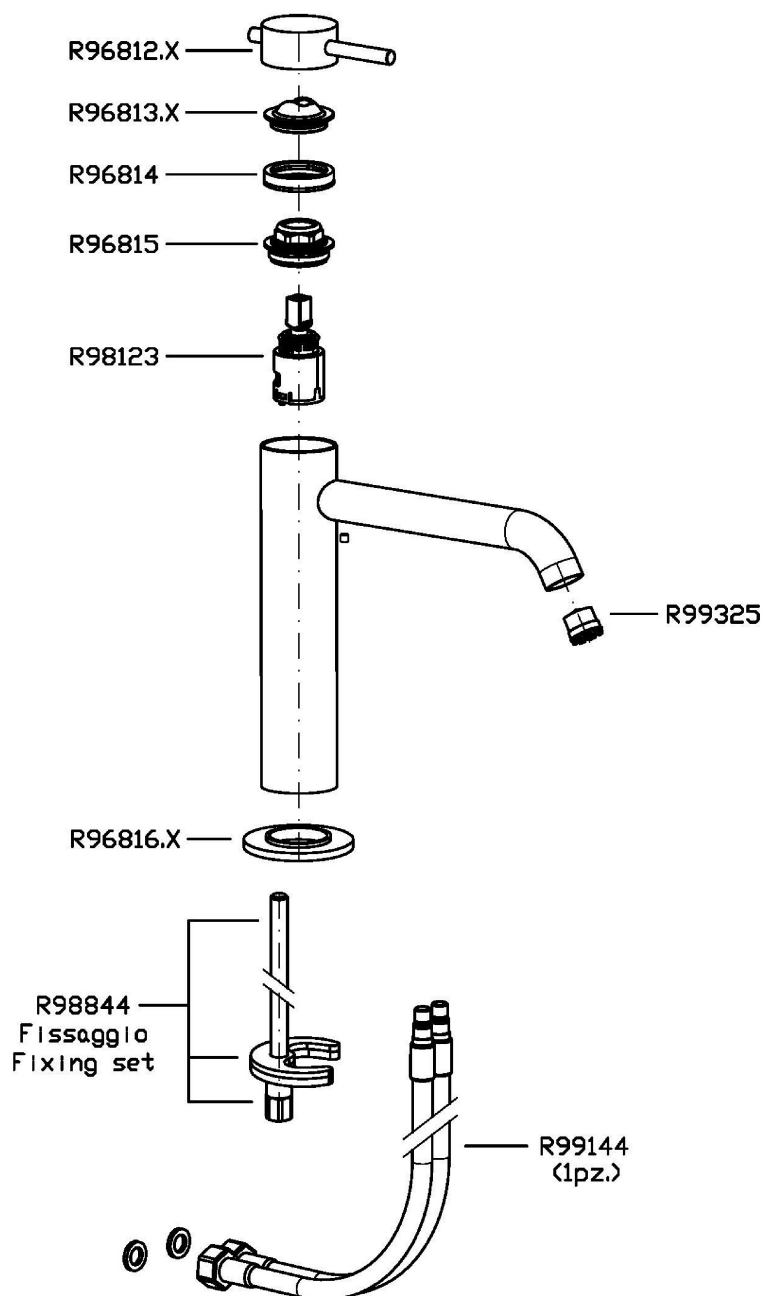

## HELM

ZHE688.X

Disegno Complessivo / Overall Drawing

## HELM

ZHE688.X

Esplosi / Exploded

### ZHE688.X Pesi e Misure / Weights and Sizes

Peso ( Kg ) Weight ( lb )	1,50 ( Kg )	3,31 ( lb )
Volume test ( dc3 ) - ( in3 )	11,01 ( dc3 )	671,87 ( in3 )
h ( mm ) - ( in )	90,00 ( mm )	3,54 ( in )
L1 ( mm ) - ( in )	335,00 ( mm )	13,19 ( in )
L2 ( mm ) - ( in )	365,00 ( mm )	14,37 ( in )