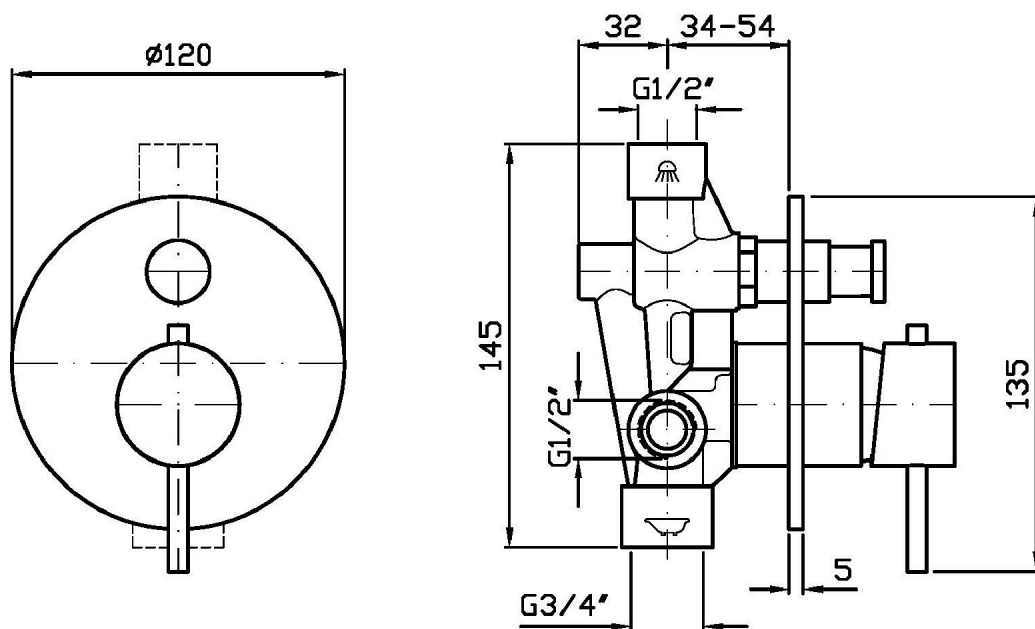

Marchio / Brand ZUCCHETTI

Classe / Class INOX

HELM

ZHE127.X

Miscelatore monocomando incasso vasca-doccia. / Built-in single lever bath-shower mixer.

Miscelatore monocomando incasso vasca-doccia in acciaio inox AISI 316L, con deviatore.

Built-in single lever bath-shower mixer in AISI 316L stainless steel, with diverter.

R99684

Parte incasso. / Built-in part.

Finiture / Finishes

 X	 XP31	 XP41	 XP81	 XP91
Acciaio inox spazzolato / Brushed stainless steel	Brushed PVD British gold / -	Brushed PVD gold / Brushed PVD gold	PVD Brushed Total Black / PVD Brushed Total Black	Brushed PVD copper / Brushed PVD copper

HELM

ZHE127.X

Disegno Complessivo / Overall Drawing

HELM

ZHE127.X Portate / Flowrates (lt/min)

PRESSIONE PRESSURE	1 BAR	2 BAR	3 BAR	4 BAR	5 BAR
USCITA PRIMARIA PRIMARY OUTLET <i>P1</i>	15	21	26	30	34
USCITA SECONDARIA SECONDARY OUTLET <i>P2</i>	13	18	21	26	30
<i>P3</i>					
<i>P4</i>					
<i>P5</i>					

HELM

ZHE127.X Pesì e Misure / Weights and Sizes

Peso (Kg) Weight (lb)	0,75 (Kg)	1,65 (lb)
Volume test (dc3) - (in3)	3,32 (dc3)	202,60 (in3)
h (mm) - (in)	93,00 (mm)	3,66 (in)
L1 (mm) - (in)	162,00 (mm)	6,38 (in)
L2 (mm) - (in)	220,00 (mm)	8,66 (in)