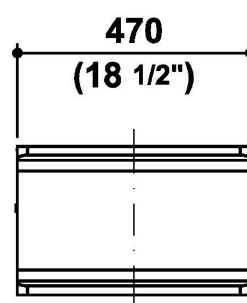

Colore naturale.

Dimensioni 1200 x 470 x h.300

Shelf in brushed solid ash.

Shaped cut with stainless steel edge; pre-arrangement for siphon.

Fixing kit included.

Natural color.

Dimensions 1200 x 470 x h.300

BEAM

8BE110NA

Disegno Complessivo / Overall Drawing

BEAM

8BE110NA

Dati operativi / Specifications		
Dimensioni / Dimensions	1200x470x300 mm	47 ¼x18 ½x11 ¾ inc
Marcatura CE / CE Marking		si
Peso netto / Net weight	28.00 kg	61.73 lb

Materiale / Material

Frassino, lavorazione a massello, spazzolato /

Pulizia / Cleaning

BEAM

8BE110NA

Pesi e Misure / Weights and Sizes

Peso (Kg) Weight (lb)	0,00 (Kg)	0,00 (lb)
Volume (dc3) - (in3)	228,00 (dc3)	13913,40 (in3)
h (mm) - (in)	325,00 (mm)	12,80 (in)
L1 (mm) - (in)	555,00 (mm)	21,85 (in)
L2 (mm) - (in)	1265,00 (mm)	49,80 (in)