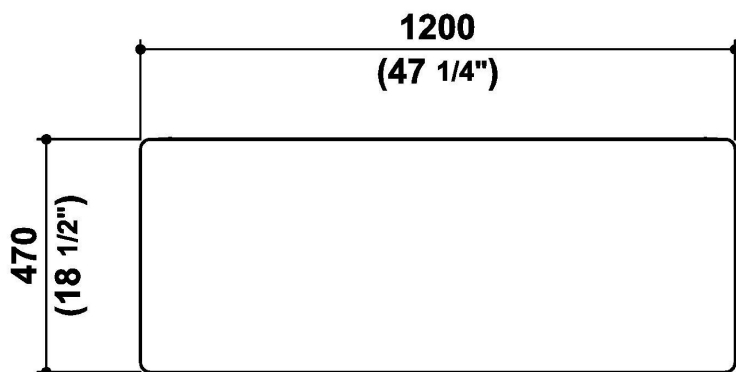

Colore naturale.

Dimensioni 1200 x 470 x h.300

Shelf in brushed solid ash.

Shaped cut with stainless steel edge; pre-arrangement for siphon.

Fixing kit included.

Natural color.

Dimensions 1200 x 470 x h.300

BEAM

8BE110NA

Disegno Complessivo / Overall Drawing

BEAM

8BE110NA

Dati operativi / Specifications		
Dimensioni / Dimensions	1200x470x300 mm	47 ¼x18 ½x11 ¾ inc
Marcatura CE / CE Marking		si
Peso netto / Net weight	28.00 kg	61.73 lb

Materiale / Material

Frassino, lavorazione a massello, spazzolato /

Pulizia / Cleaning

BEAM

8BE110NA

Pesi e Misure / Weights and Sizes

Peso (Kg) Weight (lb)	0,00 (Kg)	0,00 (lb)
Volume (dc3) - (in3)	228,00 (dc3)	13913,40 (in3)
h (mm) - (in)	325,00 (mm)	12,80 (in)
L1 (mm) - (in)	555,00 (mm)	21,85 (in)
L2 (mm) - (in)	1265,00 (mm)	49,80 (in)