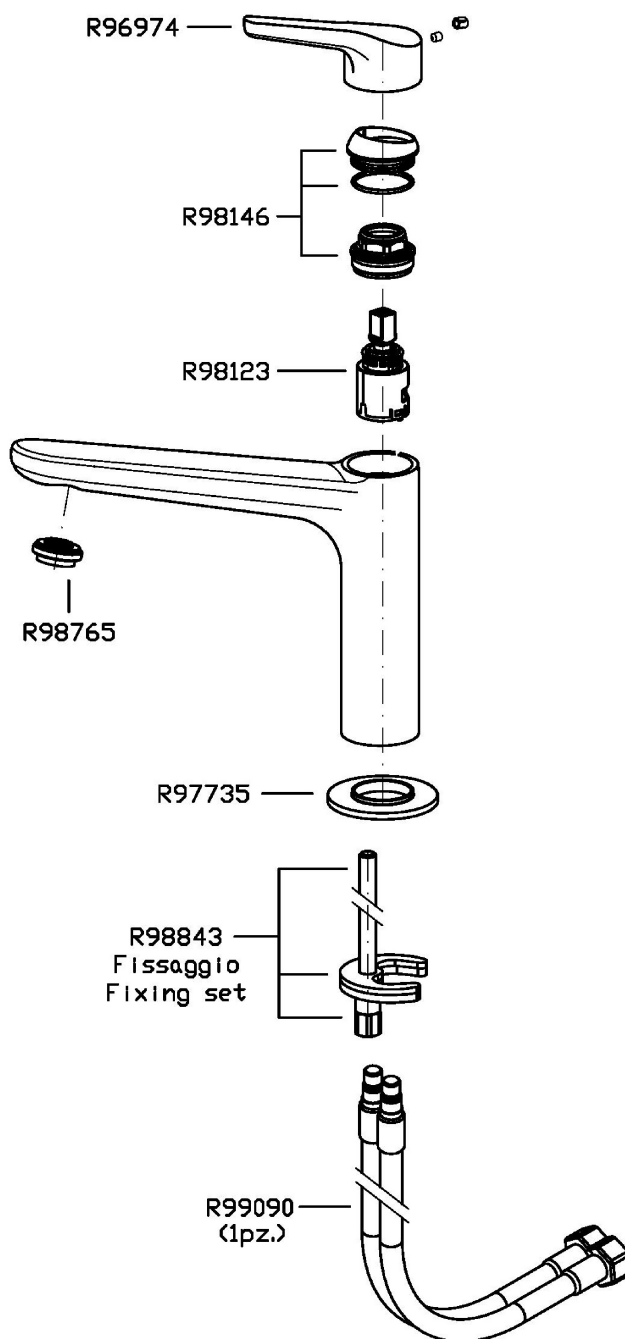

Single lever basin mixer with extended spout, aerator, without pop-up waste, flexible tails.
Water Saving - water flow rate of 6 l/min or less.

Finiture / Finishes

 Croma / Chrome	 C3 Nickel Spazzolato / Brushed Nickel	 C8 Nickel Lucido / Polished Nickel	 C40 Oro / Gold	 C41 Oro spazzolato / Brushed Gold	 C50 Metal Black / Metal Black	 C51 Metal Black spazzolato / Brushed Metal Black
 N1 Nero Opaco Goffrato / Embossed Matt Black	 P31 Brushed PVD British gold / Brushed PVD British gold	 P81 Brushed total black PVD / Brushed total black PVD				

MEDAMEDA

ZMM714

Disegno Complessivo / Overall Drawing

Note / Notes

MEDAMEDA

ZMM714

Esplosi / Exploded

MEDAMEDA

ZMM714 Portate / Flowrates (lt/min)

PRESSIONE PRESSURE	1 BAR	2 BAR	3 BAR	4 BAR	5 BAR
P1 LAVABO BASIN	3,8	4,8	5	5	5,2
P2					
P3					
P4					
P5					

MEDAMEDA

ZMM714 Pesì e Misure / Weights and Sizes

Peso (Kg) Weight (lb)	1,85 (Kg)	4,08 (lb)
Volume test (dc3) - (in3)	7,50 (dc3)	457,68 (in3)
h (mm) - (in)	90,00 (mm)	3,54 (in)
L1 (mm) - (in)	250,00 (mm)	9,84 (in)
L2 (mm) - (in)	333,00 (mm)	13,11 (in)