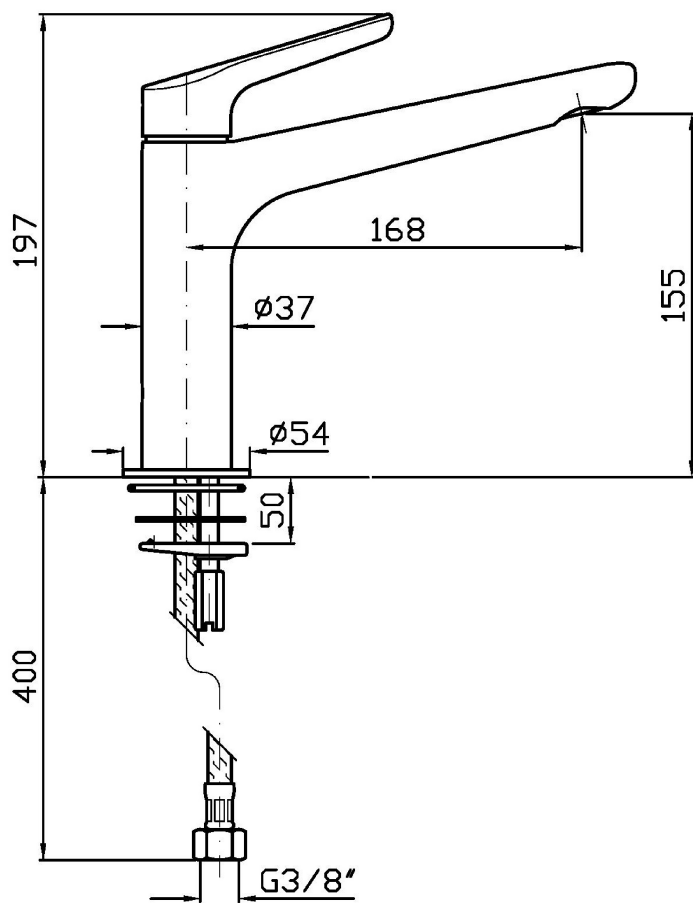

MEDAMEDA

ZMM714

Disegno Complessivo / Overall Drawing

Note / Notes