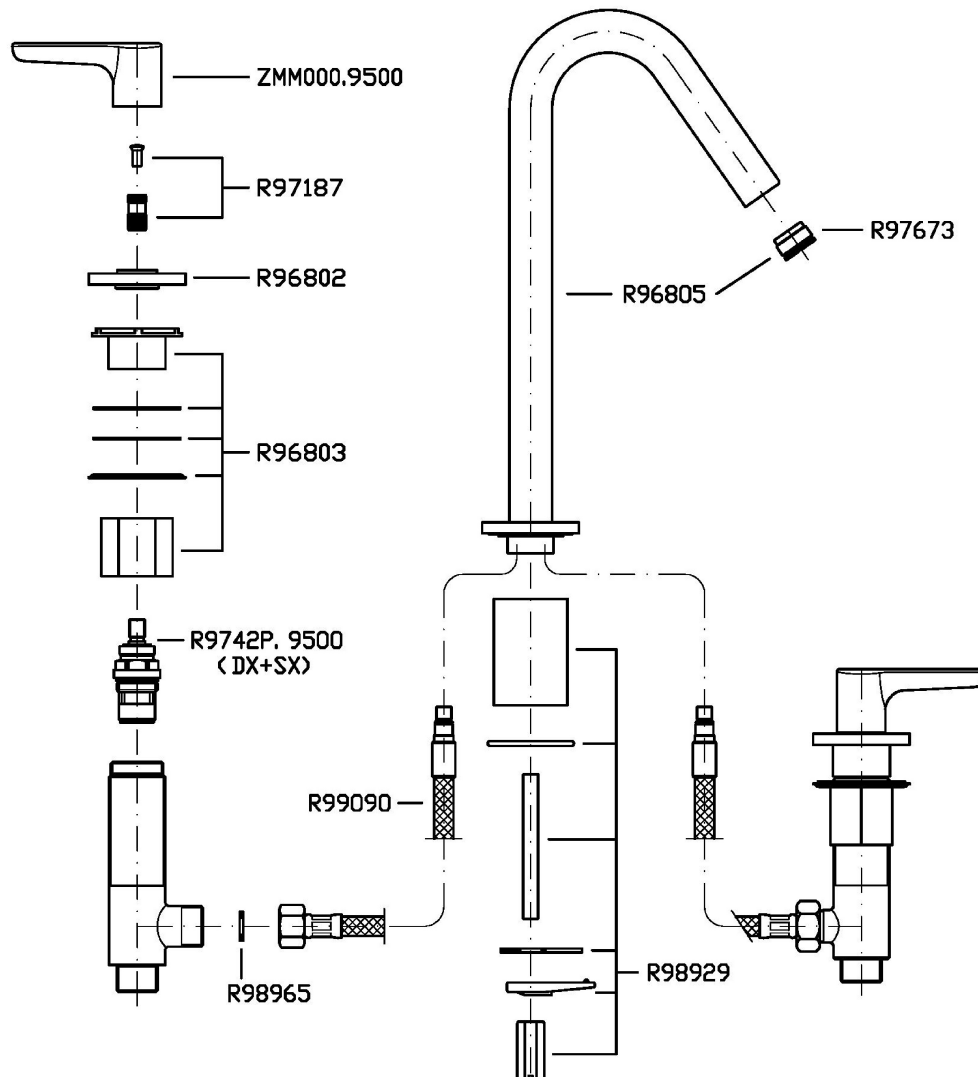

MEDAMEDA

ZMM5507

Esplosi / Exploded