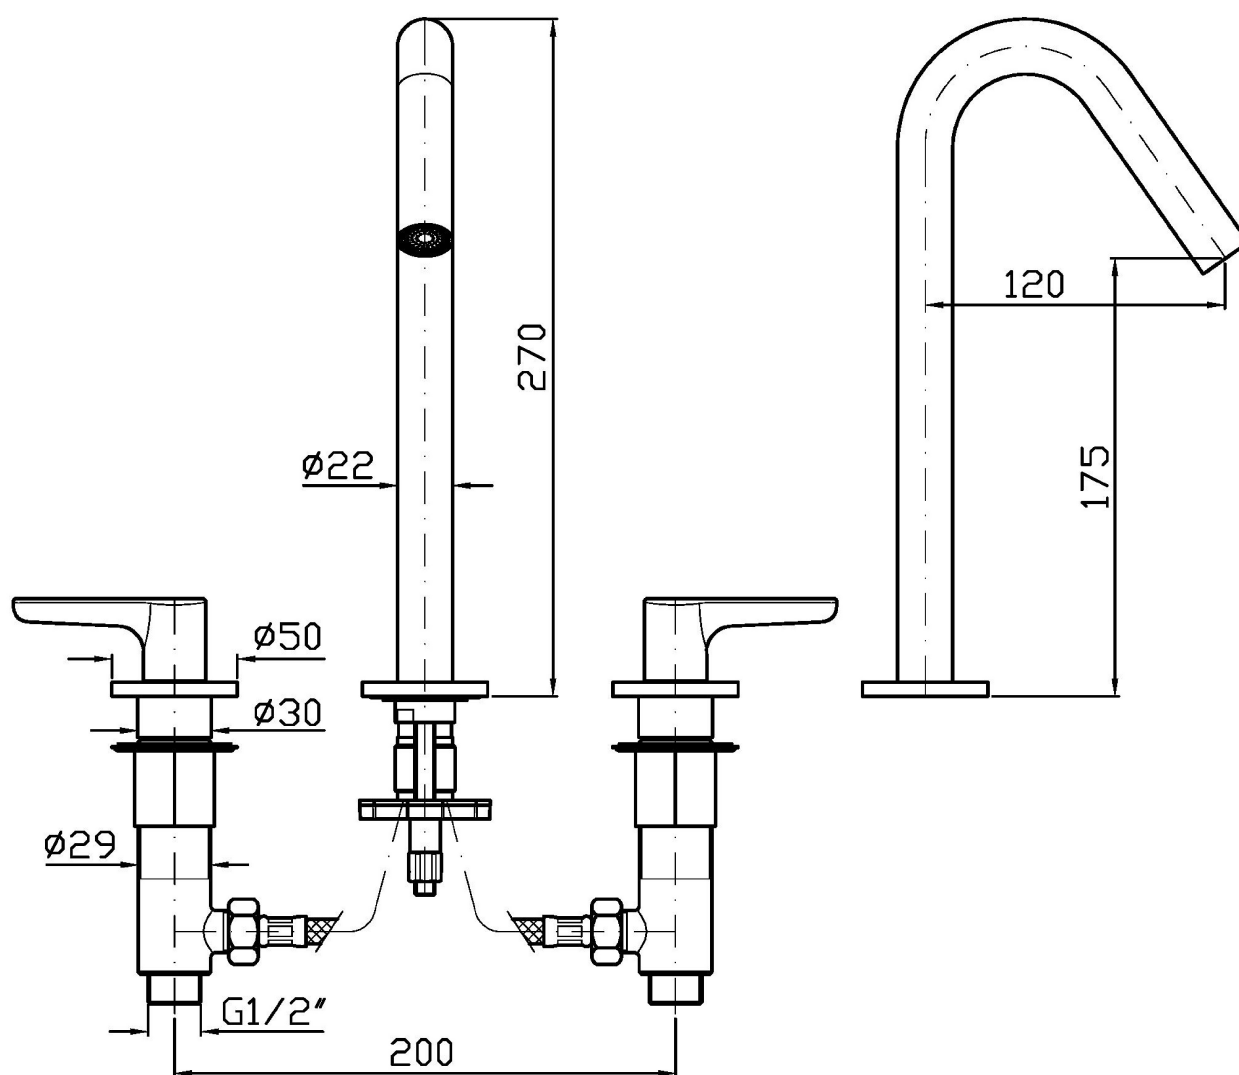

MEDAMEDA

ZMM5507

Disegno Complessivo / Overall Drawing

Note / Notes