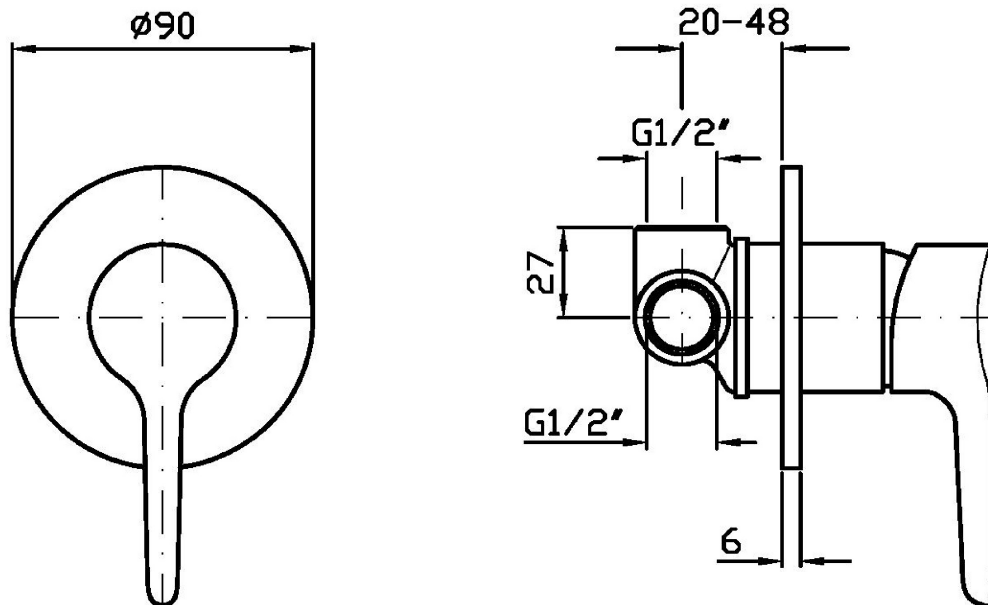

MEDAMEDA

ZMM122

Disegno Complessivo / Overall Drawing

Note / Notes