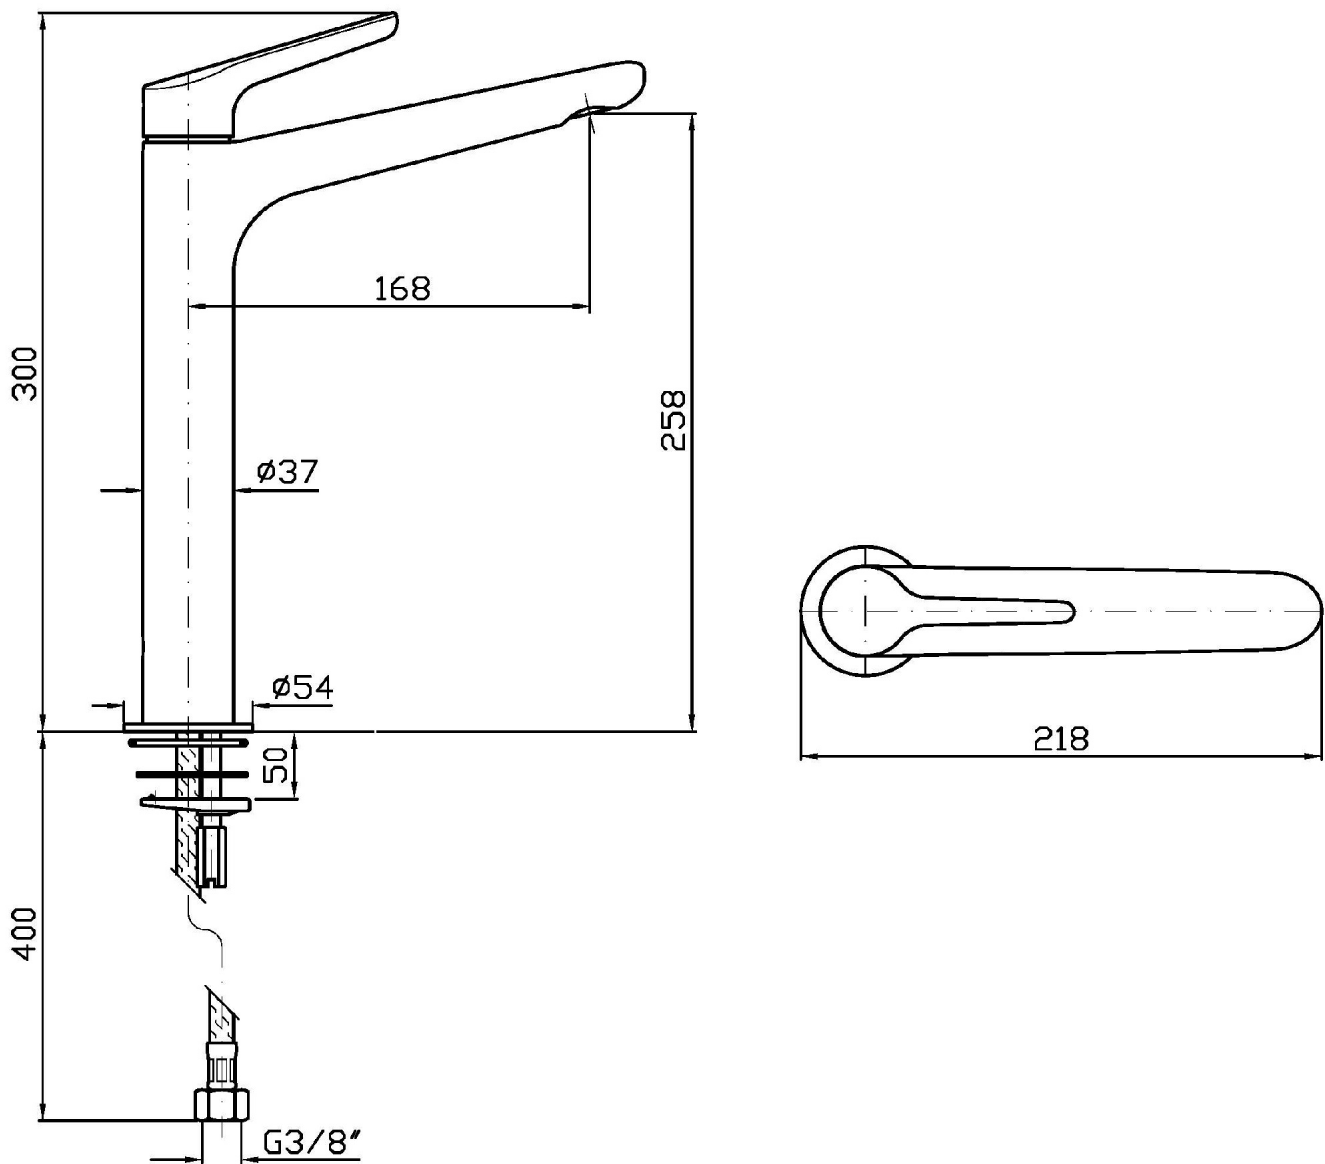

Single lever basin mixer with high spout, aerator, without pop-up waste, flexible tails.

Finiture / Finishes

	 C3	 C8	 C40	 C41	 C50	 C51
Cromo / Chrome	Nickel Spazzolato / Brushed Nickel	Nickel Lucido / Polished Nickel	Oro / Gold	Oro spazzolato / Brushed Gold	Metal Black / Metal Black	Metal Black spazzolato / Brushed Metal Black
	N1					
Nero Opaco Goffrato / Embossed Matt Black						

MEDAMEDA

ZMM715

Disegno Complessivo / Overall Drawing

MEDAMEDA

ZMM715 Portate / Flowrates (lt/min)

PRESSIONE PRESSURE	1 BAR	2 BAR	3 BAR	4 BAR	5 BAR
P1 LAVABO BASIN	3,8	4,8	5	5	5,2
P2					
P3					
P4					
P5					

MEDAMEDA

ZMM715 Pesì e Misure / Weights and Sizes

Peso (Kg) Weight (lb)	2,30 (Kg)	5,07 (lb)
Volume test (dc3) - (in3)	11,01 (dc3)	671,87 (in3)
h (mm) - (in)	90,00 (mm)	3,54 (in)
L1 (mm) - (in)	335,00 (mm)	13,19 (in)
L2 (mm) - (in)	365,00 (mm)	14,37 (in)