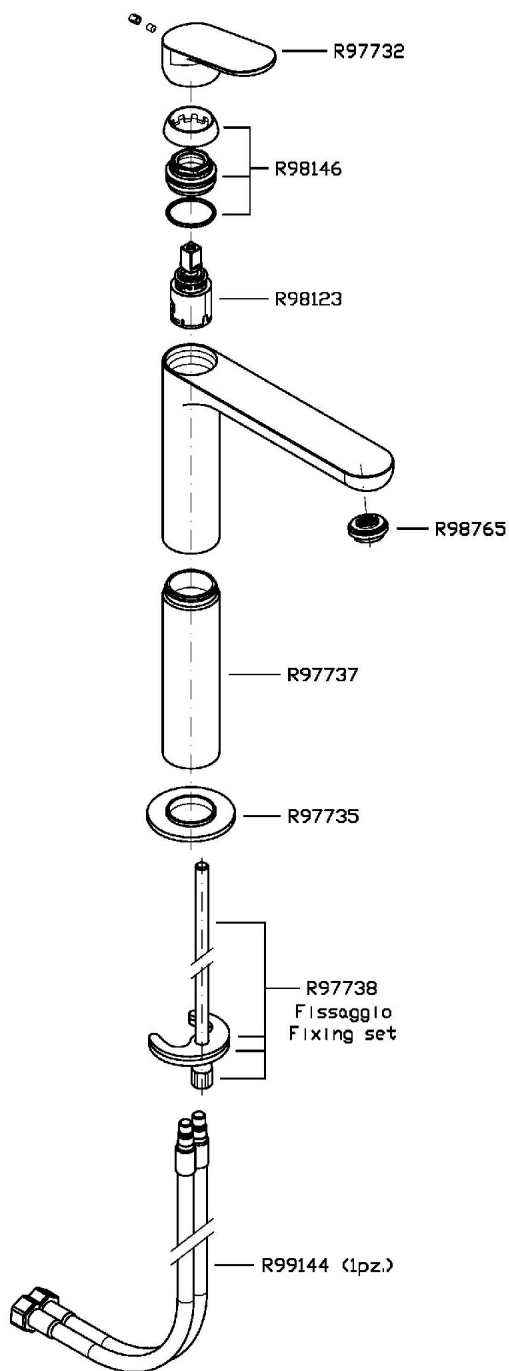

Single lever basin mixer with high spout, aerator, without pop-up waste, flexible tails.

Finiture / Finishes

Cromo / Chrome

NIKKO

ZKK702

Disegno Complessivo / Overall Drawing

NIKKO

ZKK702

Esplosi / Exploded

NIKKO

ZKK702

Portate / Flowrates (lt/min)

PRESSIONE PRESSURE	1 BAR	2 BAR	3 BAR	4 BAR	5 BAR
LAVABO BASIN <i>P1</i>	3,7	4,6	5	5,4	5,5
<i>P2</i>					
<i>P3</i>					
<i>P4</i>					
<i>P5</i>					

NIKKO

ZKK702

Pesi e Misure / Weights and Sizes

Peso (Kg) Weight (lb)	1,86 (Kg)	4,100556 (lb)
Volume (dc3) - (in3)	7,5 (dc3)	0,000458 (in3)
h (mm) - (in)	90 (mm)	3,543309 (in)
L1 (mm) - (in)	250 (mm)	9,842525 (in)
L2 (mm) - (in)	333 (mm)	13,1102433 (in)