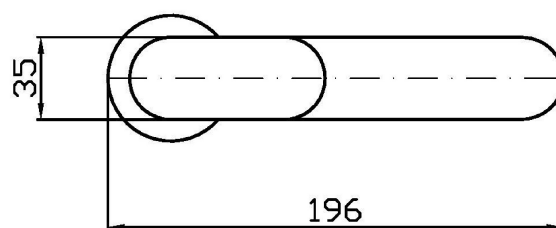

NIKKO

ZKK702

Disegno Complessivo / Overall Drawing