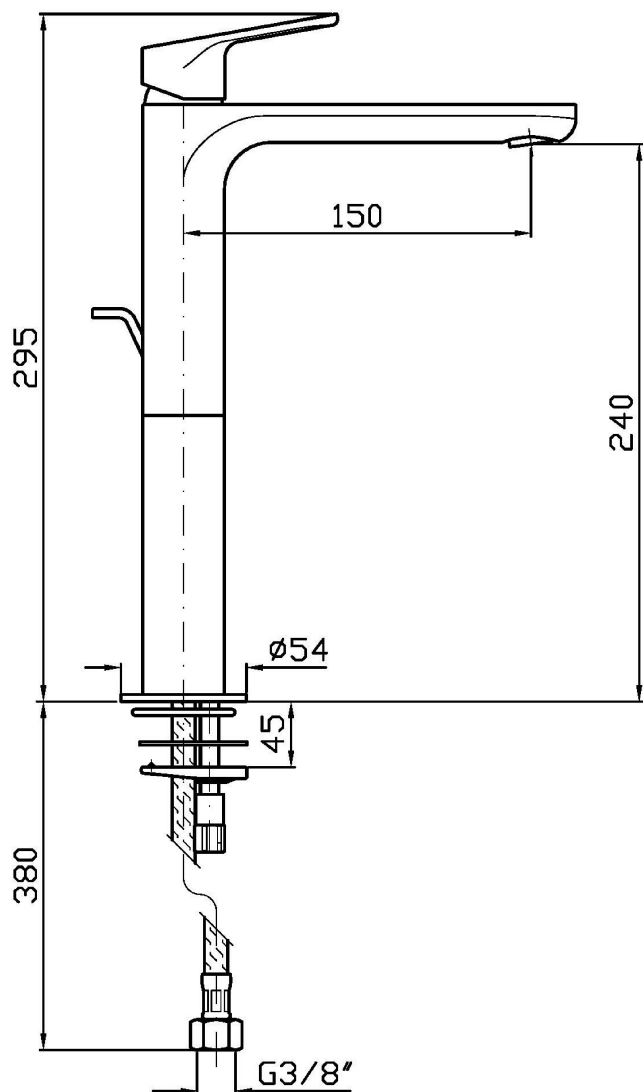

NIKKO

ZKK702

Disegno Complessivo / Overall Drawing