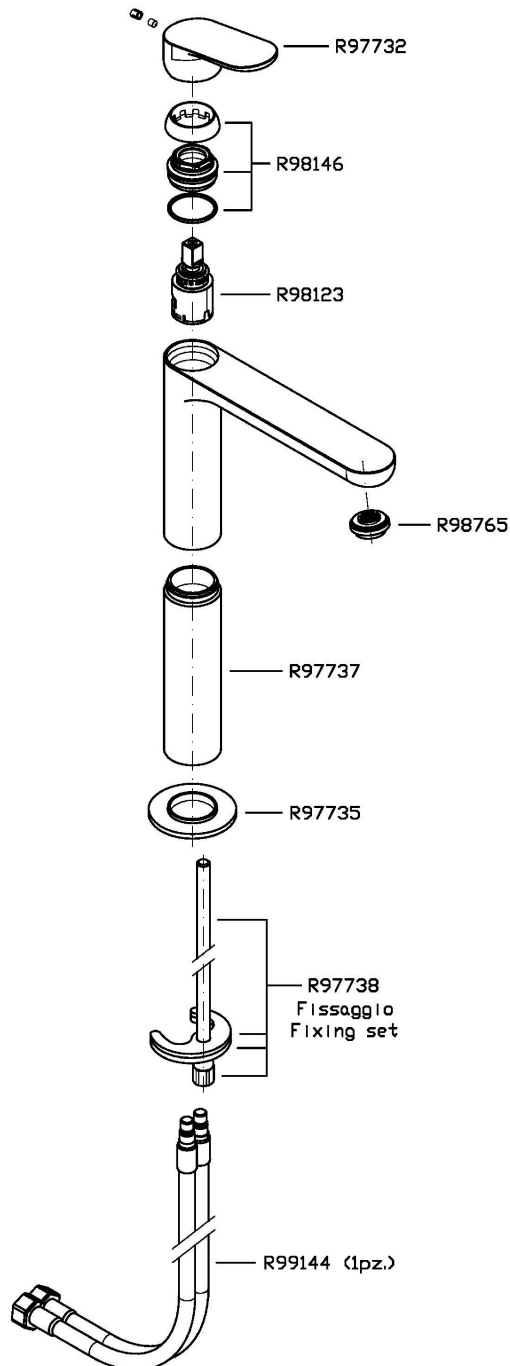

NIKKO

ZKK702

Esplosi / Exploded