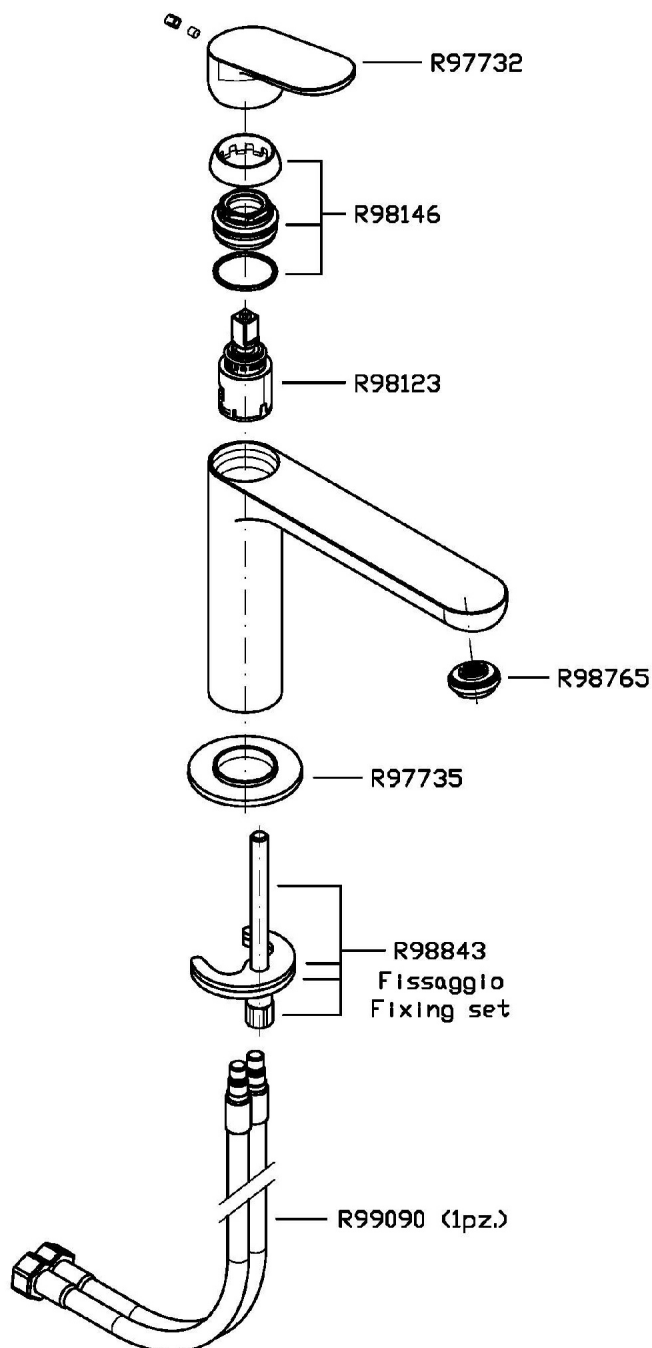

Single lever basin mixer with extended spout., aerator, flexible tails, without pop-up waste.

Finiture / Finishes

Cromo / Chrome

NIKKO

ZKK700

Disegno Complessivo / Overall Drawing

NIKKO

ZKK700

Esplosi / Exploded

NIKKO

ZKK700

Portate / Flowrates (lt/min)

PRESSIONE PRESSURE	1 BAR	2 BAR	3 BAR	4 BAR	5 BAR
LAVABO BASIN	3,7	4,6	5	5,4	5,5
P1					
P2					
P3					
P4					
P5					

NIKKO

ZKK700

Pesi e Misure / Weights and Sizes

Peso (Kg) Weight (lb)	1,51 (Kg)	3,328946 (lb)
Volume (dc3) - (in3)	7,5 (dc3)	0,000458 (in3)
h (mm) - (in)	90 (mm)	3,543309 (in)
L1 (mm) - (in)	250 (mm)	9,842525 (in)
L2 (mm) - (in)	333 (mm)	13,1102433 (in)