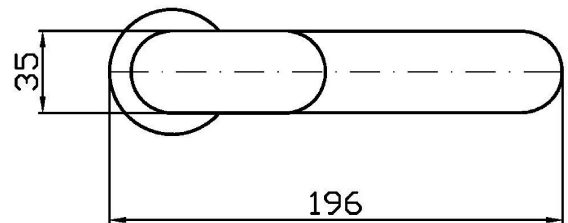

NIKKO

ZKK700

Disegno Complessivo / Overall Drawing