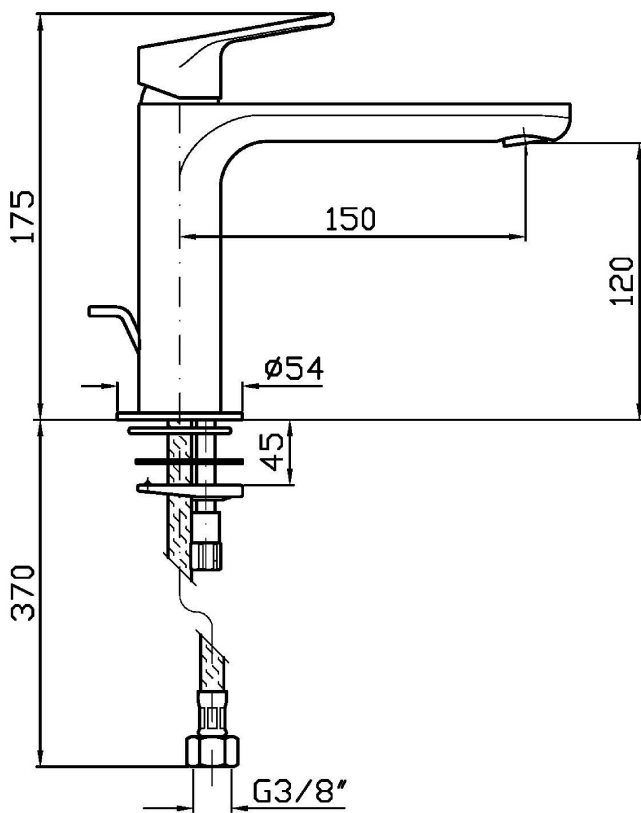

NIKKO

ZKK700

Disegno Complessivo / Overall Drawing