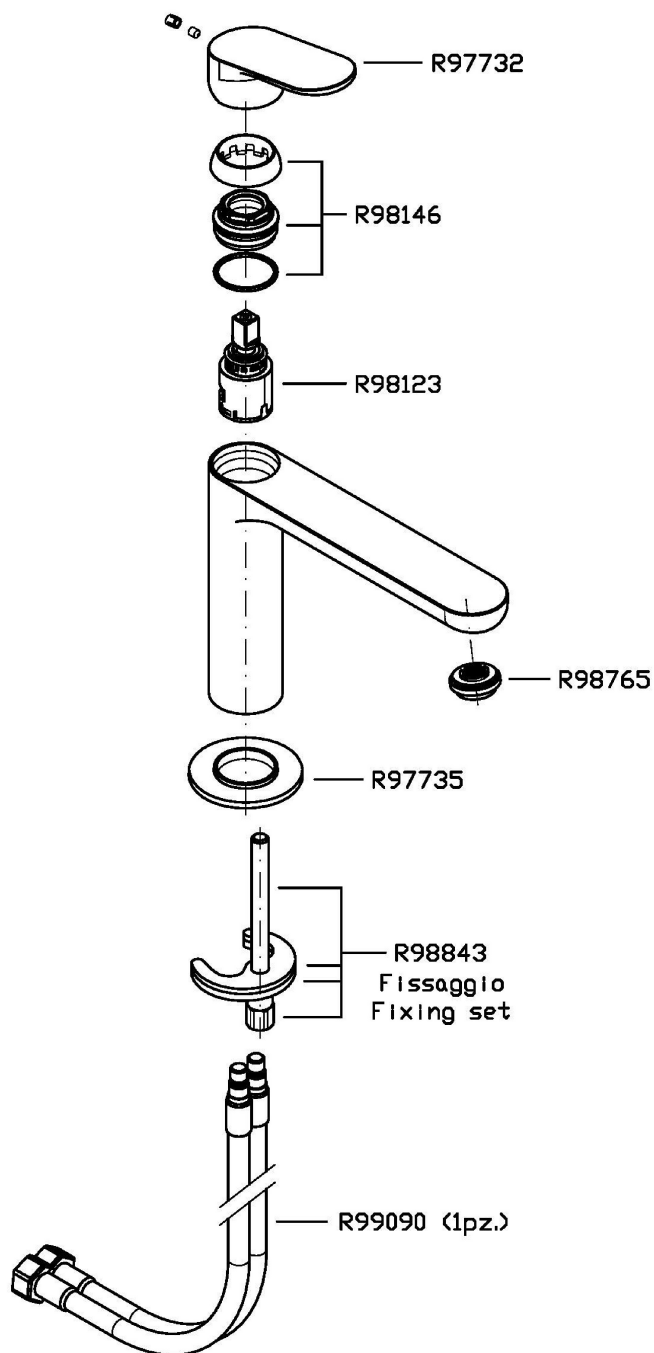

Single lever basin mixer with extended spout., aerator, flexible tails, without pop-up waste.
Water Saving - water flow rate of 6 l/min or less.

Finiture / Finishes

Cromo / Chrome

C3

Nickel Spazzolato / Brushed
Nickel

NIKKO

ZKK700

Portate / Flowrates (lt/min)

PRESSIONE PRESSURE	1 BAR	2 BAR	3 BAR	4 BAR	5 BAR
P1 LAVABO BASIN	3,7	4,6	5	5,4	5,5
P2					
P3					
P4					
P5					

NIKKO

ZKK700

Pesi e Misure / Weights and Sizes

Peso (Kg) Weight (lb)	1,51 (Kg)	3,33 (lb)
Volume test (dc3) - (in3)	7,50 (dc3)	457,68 (in3)
h (mm) - (in)	90,00 (mm)	3,54 (in)
L1 (mm) - (in)	250,00 (mm)	9,84 (in)
L2 (mm) - (in)	333,00 (mm)	13,11 (in)