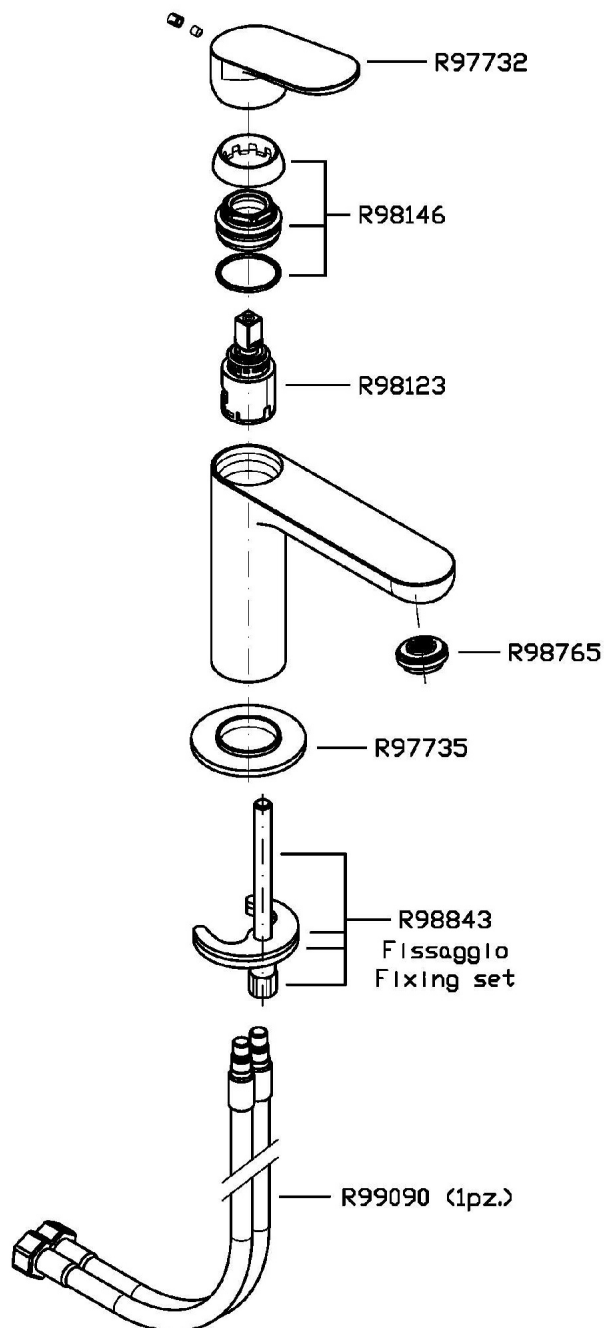

Single lever basin mixer with aerator, without pop-up waste, flexible tails.

Finiture / Finishes

Cromo / Chrome

NIKKO

ZKK698

Disegno Complessivo / Overall Drawing

NIKKO

ZKK698

Esplosi / Exploded

NIKKO

ZKK698

Portate / Flowrates (lt/min)

PRESSIONE PRESSURE	1 BAR	2 BAR	3 BAR	4 BAR	5 BAR
LAVABO BASIN <i>P1</i>	3,7	4,6	5	5,4	5,5
<i>P2</i>					
<i>P3</i>					
<i>P4</i>					
<i>P5</i>					

NIKKO

ZKK698

Pesi e Misure / Weights and Sizes

Peso (Kg) Weight (lb)	1,31 (Kg)	2,888026 (lb)
Volume (dc3) - (in3)	4,05 (dc3)	0,000247 (in3)
h (mm) - (in)	70 (mm)	2,755907 (in)
L1 (mm) - (in)	150 (mm)	5,905515 (in)
L2 (mm) - (in)	385 (mm)	15,1574885 (in)