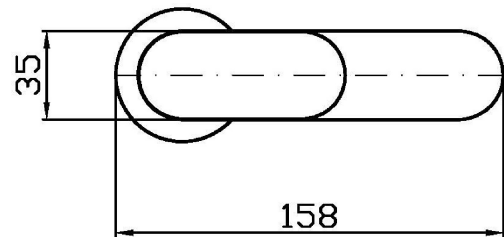

NIKKO

ZKK698

Disegno Complessivo / Overall Drawing