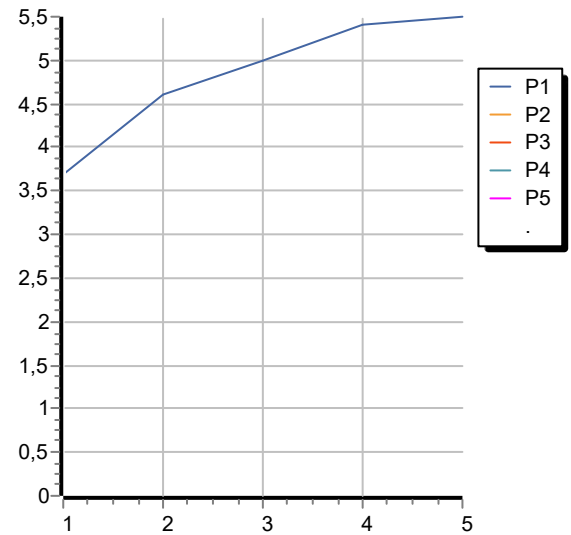

## NIKKO

ZKK698

Portate / Flowrates (lt/min)

PRESSIONE PRESSURE	1 BAR	2 BAR	3 BAR	4 BAR	5 BAR
P1 LAVABO BASIN	3,7	4,6	5	5,4	5,5
P2					
P3					
P4					
P5					

## NIKKO

ZKK698

Pesi e Misure / Weights and Sizes

Peso ( Kg ) Weight ( lb )	1,31 ( Kg )	2,89 ( lb )
Volume test ( dc3 ) - ( in3 )	4,05 ( dc3 )	247,15 ( in3 )
h ( mm ) - ( in )	70,00 ( mm )	2,76 ( in )
L1 ( mm ) - ( in )	150,00 ( mm )	5,91 ( in )
L2 ( mm ) - ( in )	385,00 ( mm )	15,16 ( in )