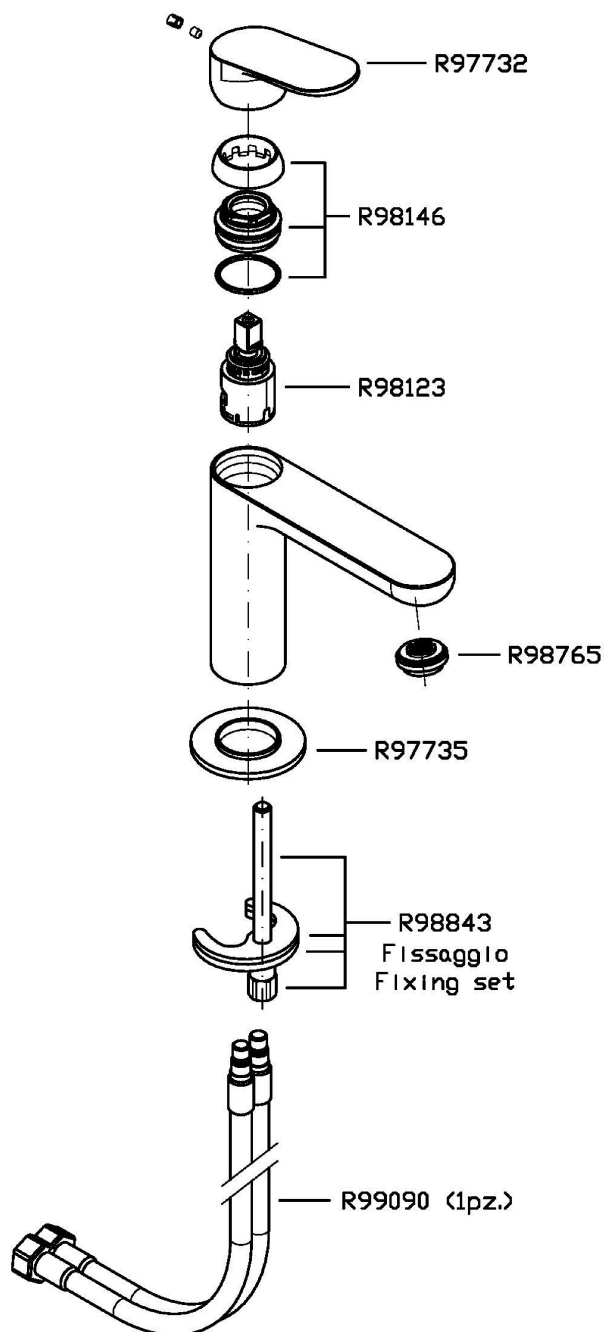

NIKKO

ZKK698

Esplosi / Exploded