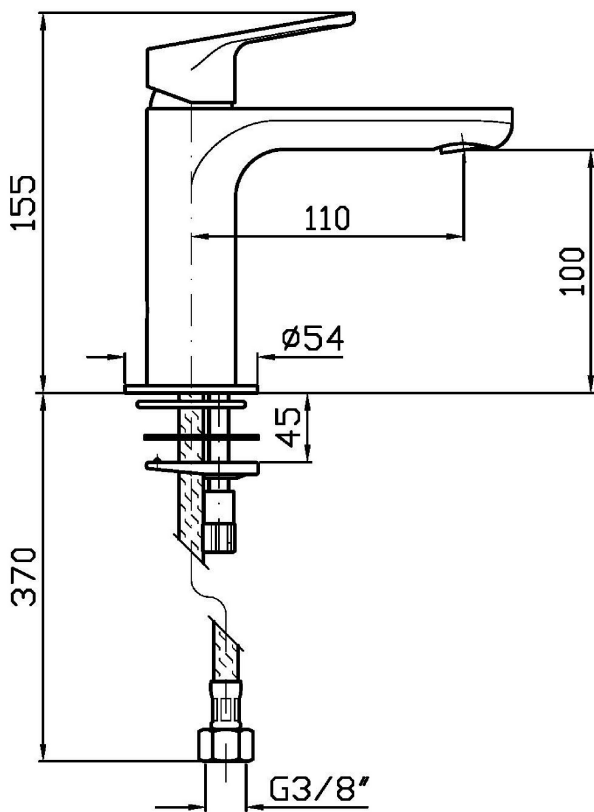

## NIKKO

ZKK698

Disegno Complessivo / Overall Drawing

## NIKKO

ZKK698

Pesi e Misure / Weights and Sizes

Peso ( Kg ) Weight ( lb )	1,31 ( Kg )	2,89 ( lb )
Volume test ( dc3 ) - ( in3 )	4,05 ( dc3 )	247,15 ( in3 )
h ( mm ) - ( in )	70,00 ( mm )	2,76 ( in )
L1 ( mm ) - ( in )	150,00 ( mm )	5,91 ( in )
L2 ( mm ) - ( in )	385,00 ( mm )	15,16 ( in )