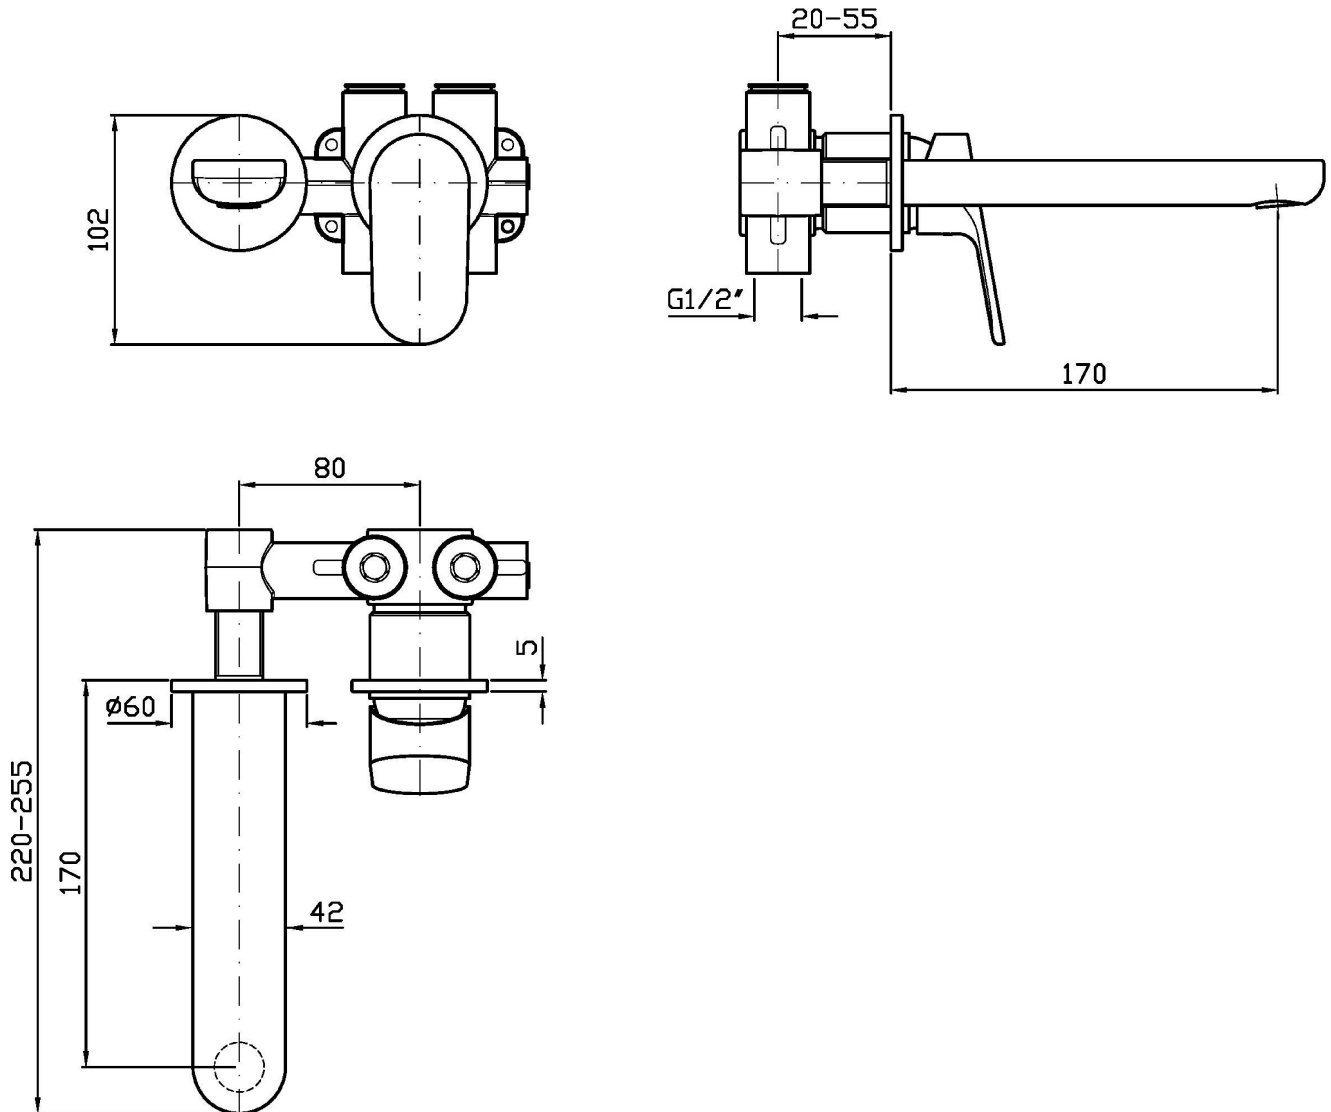

2 hole built-in single lever basin mixer with aerator. Spout projection 170 mm.
Water Saving - water flow rate of 6 l/min or less.

R99499

Parte incasso. / Built-in part.

R99815

Parte incasso. / Built-in part.

Disegno Complessivo / Overall Drawing

NIKKO

ZKK673

Esplosi / Exploded

NIKKO

ZKK673

Portate / Flowrates (lt/min)

PRESSIONE PRESSURE	1 BAR	2 BAR	3 BAR	4 BAR	5 BAR
P1 LAVABO BASIN	4,5	5	5	4,9	4,8
P2					
P3					
P4					
P5					

NIKKO

ZKK673

Pesi e Misure / Weights and Sizes

Peso (Kg) Weight (lb)	1,14 (Kg)	2,51 (lb)
Volume test (dc3) - (in3)	3,32 (dc3)	202,60 (in3)
h (mm) - (in)	93,00 (mm)	3,66 (in)
L1 (mm) - (in)	162,00 (mm)	6,38 (in)
L2 (mm) - (in)	220,00 (mm)	8,66 (in)