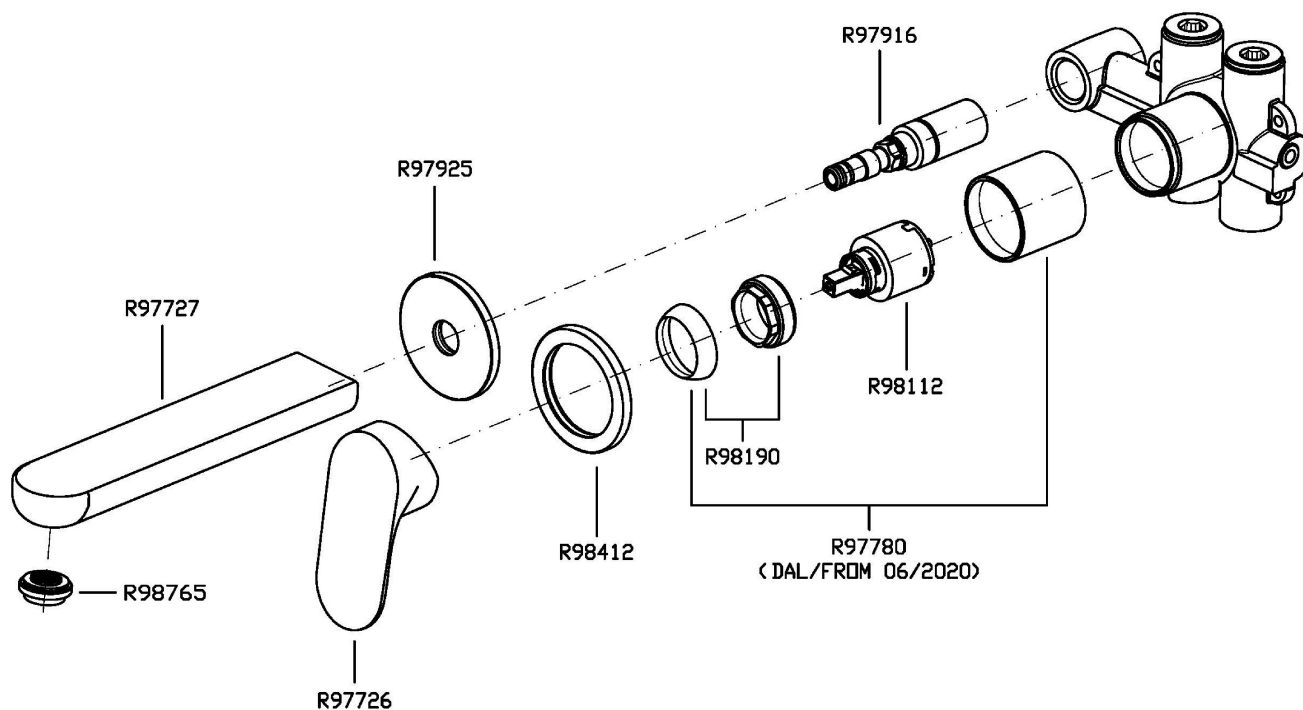

2 hole built-in single lever basin mixer with aerator. Spout projection 170 mm.
Water Saving - water flow rate of 6 l/min or less.

R99499

Parte incasso. / Built-in part.

R99815

Parte incasso. / Built-in part.

Disegno Complessivo / Overall Drawing

NIKKO

ZKK673

Esplosi / Exploded

NIKKO

ZKK673

Portate / Flowrates (lt/min)

PRESSIONE PRESSURE	1 BAR	2 BAR	3 BAR	4 BAR	5 BAR
P1 LAVABO BASIN	4,5	5	5	4,9	4,8
P2					
P3					
P4					
P5					

NIKKO

ZKK673

Pesi e Misure / Weights and Sizes

Peso (Kg) Weight (lb)	1,14 (Kg)	2,51 (lb)
Volume test (dc3) - (in3)	3,32 (dc3)	202,60 (in3)
h (mm) - (in)	93,00 (mm)	3,66 (in)
L1 (mm) - (in)	162,00 (mm)	6,38 (in)
L2 (mm) - (in)	220,00 (mm)	8,66 (in)