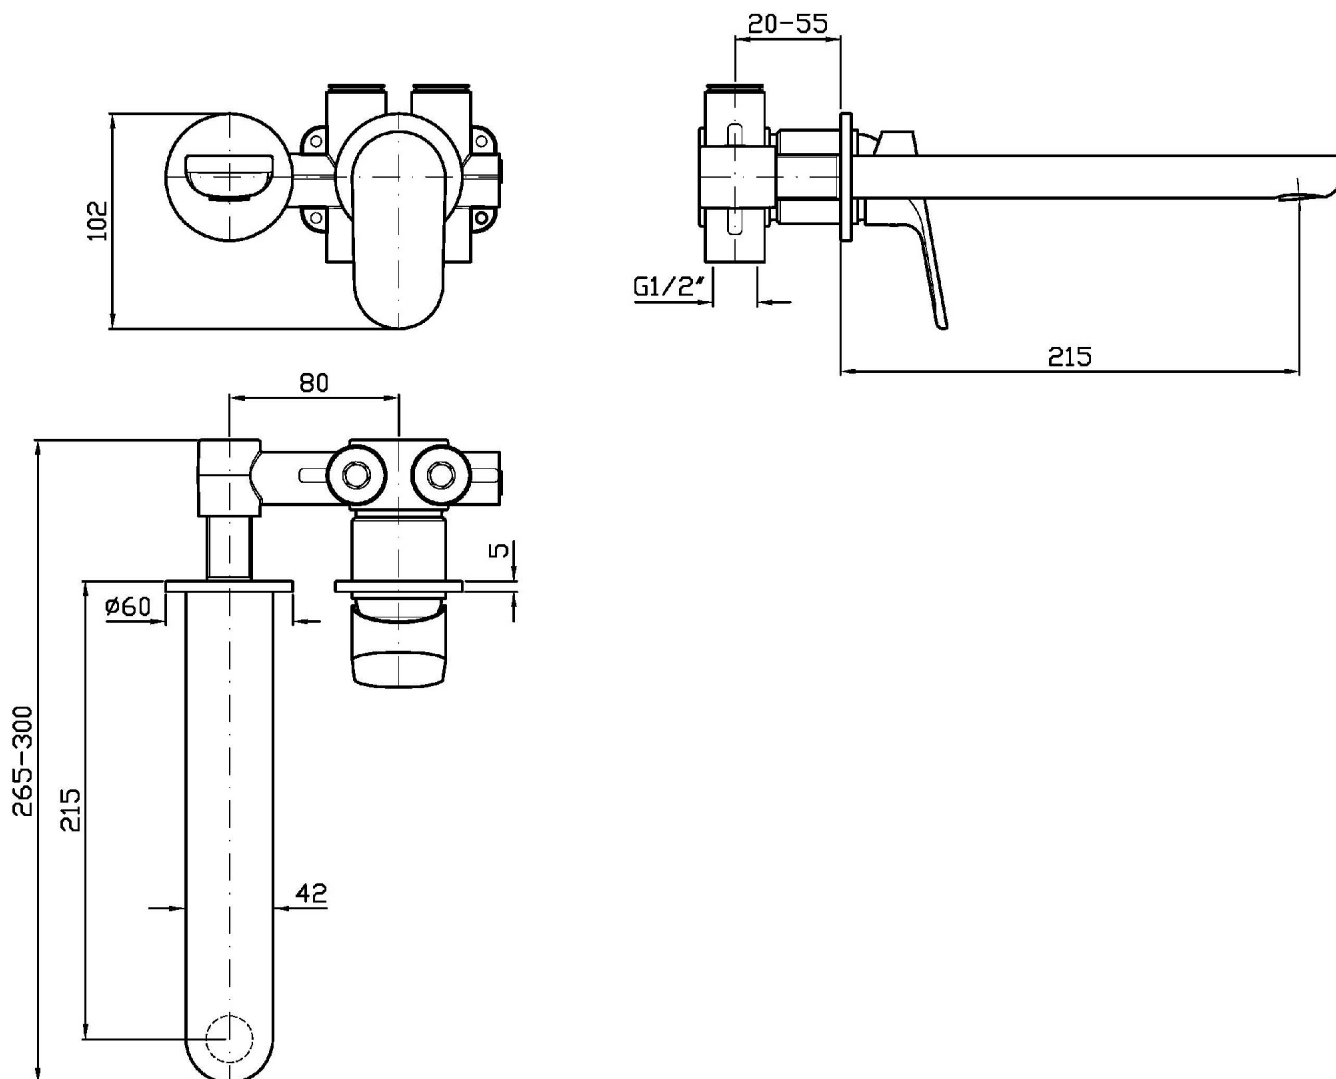

NIKKO

ZKK672

Disegno Complessivo / Overall Drawing