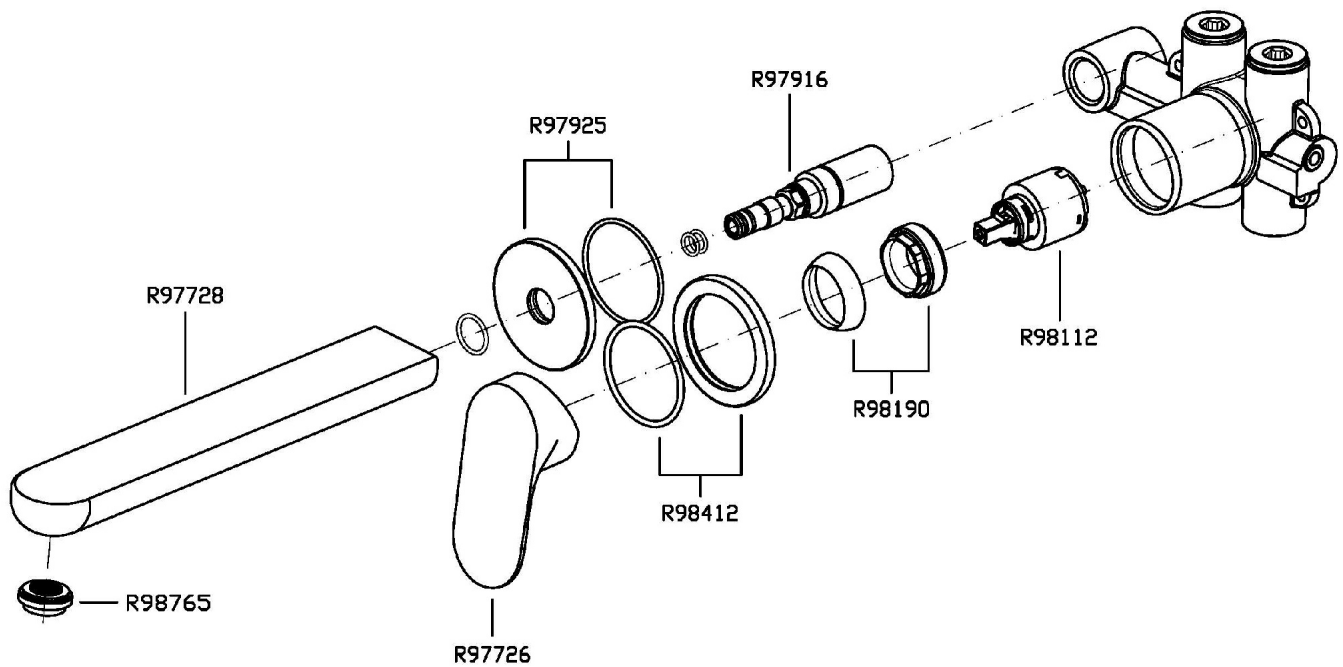

NIKKO

ZKK672

Esplosi / Exploded