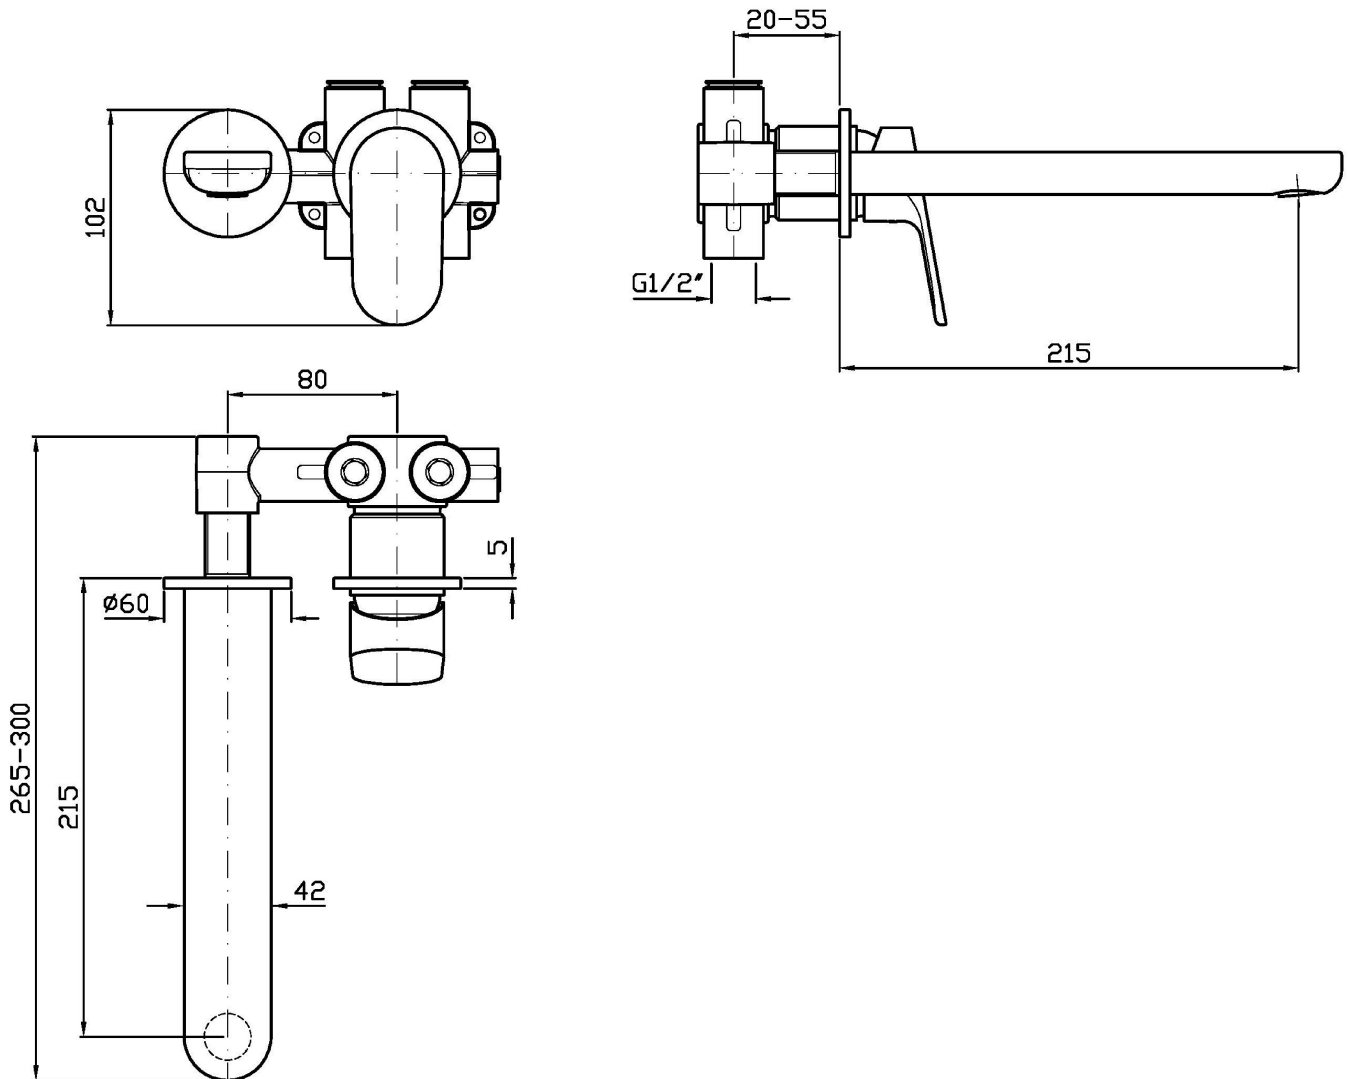

2 hole built-in single lever basin mixer with aerator. Spout projection 215 mm.
Water Saving - water flow rate of 6 l/min or less.

R99499

Parte incasso. / Built-in part.

R99815

Parte incasso. / Built-in part.

Disegno Complessivo / Overall Drawing

NIKKO

ZKK672

Esplosi / Exploded

NIKKO

ZKK672

Portate / Flowrates (lt/min)

PRESSIONE PRESSURE	1 BAR	2 BAR	3 BAR	4 BAR	5 BAR
P1 LAVABO BASIN	4,5	5	5	4,9	4,8
P2					
P3					
P4					
P5					

NIKKO

ZKK672

Pesi e Misure / Weights and Sizes

Peso (Kg) Weight (lb)	1,29 (Kg)	2,84 (lb)
Volume test (dc3) - (in3)	4,05 (dc3)	247,15 (in3)
h (mm) - (in)	70,00 (mm)	2,76 (in)
L1 (mm) - (in)	150,00 (mm)	5,91 (in)
L2 (mm) - (in)	385,00 (mm)	15,16 (in)