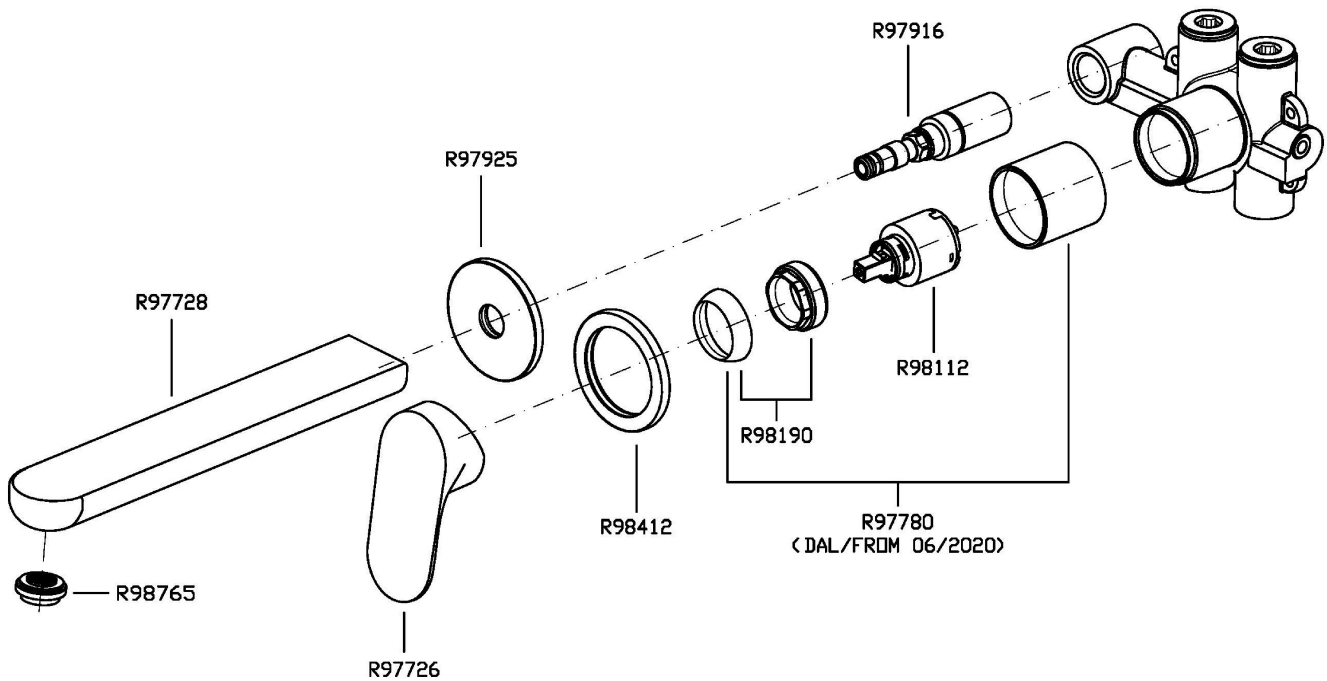

2 hole built-in single lever basin mixer with aerator. Spout projection 215 mm.
Water Saving - water flow rate of 6 l/min or less.

R99499

Parte incasso. / Built-in part.

R99815

Parte incasso. / Built-in part.

Disegno Complessivo / Overall Drawing

NIKKO

ZKK672

Esplosi / Exploded

NIKKO

ZKK672

Portate / Flowrates (lt/min)

PRESSIONE PRESSURE	1 BAR	2 BAR	3 BAR	4 BAR	5 BAR
P1 LAVABO BASIN	4,5	5	5	4,9	4,8
P2					
P3					
P4					
P5					

NIKKO

ZKK672

Pesi e Misure / Weights and Sizes

Peso (Kg) Weight (lb)	1,29 (Kg)	2,84 (lb)
Volume test (dc3) - (in3)	4,05 (dc3)	247,15 (in3)
h (mm) - (in)	70,00 (mm)	2,76 (in)
L1 (mm) - (in)	150,00 (mm)	5,91 (in)
L2 (mm) - (in)	385,00 (mm)	15,16 (in)