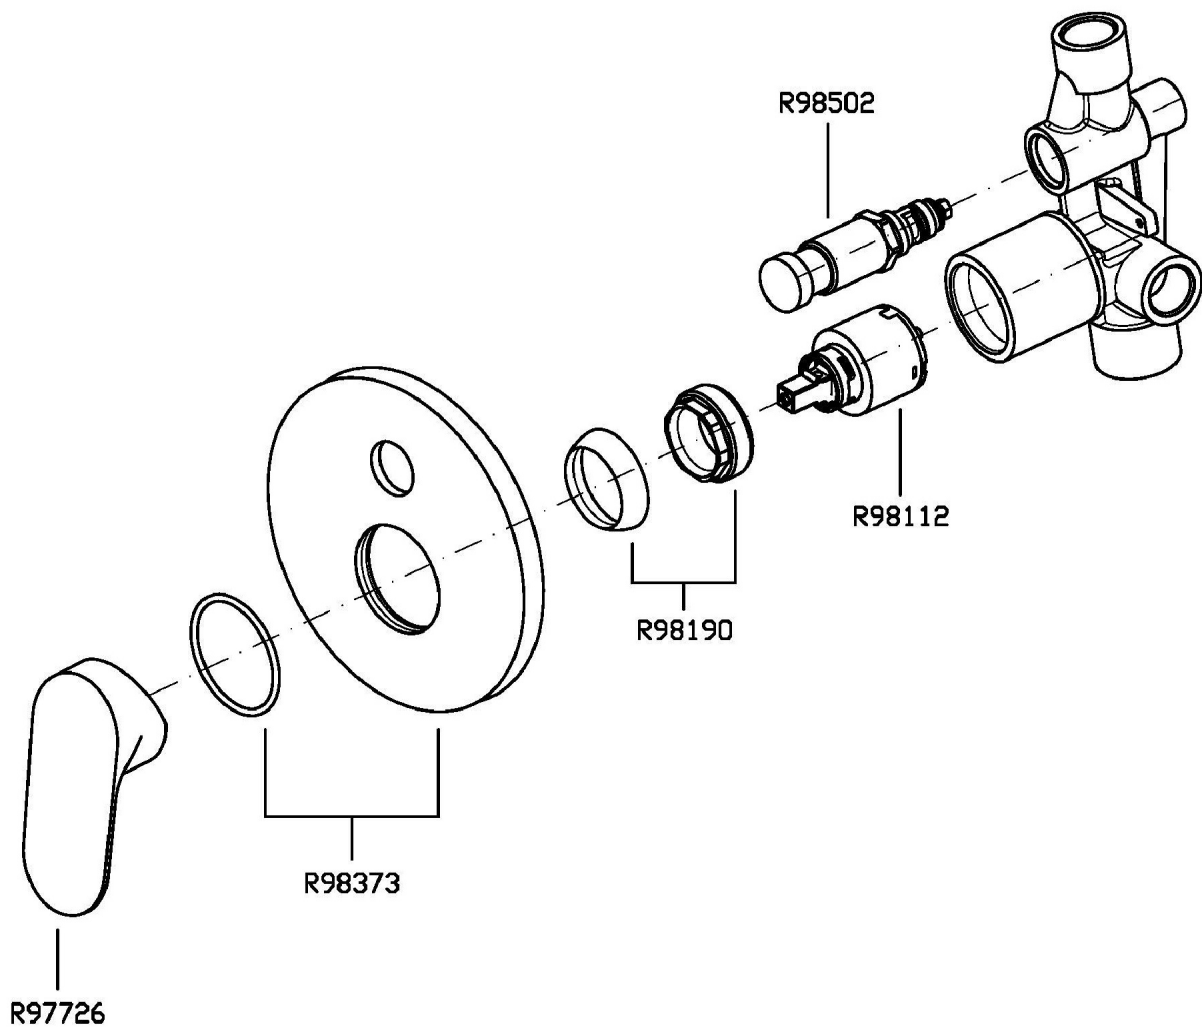

## NIKKO

ZKK127

Miscelatore monocomando vasca-doccia incasso. / Built-in single lever bath-shower mixer.

Miscelatore monocomando vasca-doccia incasso con deviatore.

Built-in single lever bath-shower mixer with diverter.

## NIKKO

ZKK127

Portate / Flowrates (lt/min)

| PRESSIONE<br>PRESSURE                      | 1 BAR | 2 BAR | 3 BAR | 4 BAR | 5 BAR |
|--|-------|-------|-------|-------|-------|
| 1 RUBINETTO APERTO<br>P1 1 STOP VALVE OPEN | 12    | 17,3  | 21,3  | 24    | 27,2  |
| P2   |       |       |       |       |       |
| P3   |       |       |       |       |       |
| P4   |       |       |       |       |       |
| P5   |       |       |       |       |       |

## NIKKO

ZKK127

Pesi e Misure / Weights and Sizes

|                           |              |                  |
|---------------------------|--------------|------------------|
| Peso ( Kg ) Weight ( lb ) | 0,6 ( Kg )   | 1,32276 ( lb )   |
| Volume ( dc3 ) - ( in3 )  | 3,32 ( dc3 ) | 0,000203 ( in3 ) |
| h ( mm ) - ( in )         | 93 ( mm )    | 3,6614193 ( in ) |
| L1 ( mm ) - ( in )        | 162 ( mm )   | 6,3779562 ( in ) |
| L2 ( mm ) - ( in )        | 220 ( mm )   | 8,661422 ( in )  |