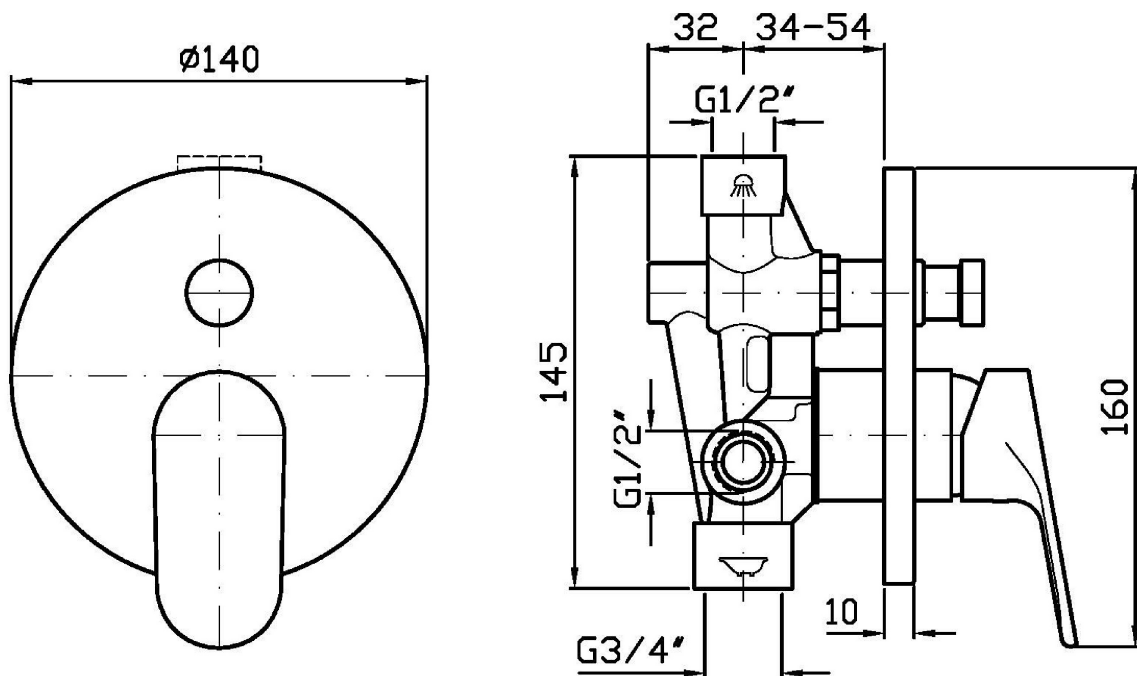

NIKKO

ZKK127

Disegno Complessivo / Overall Drawing