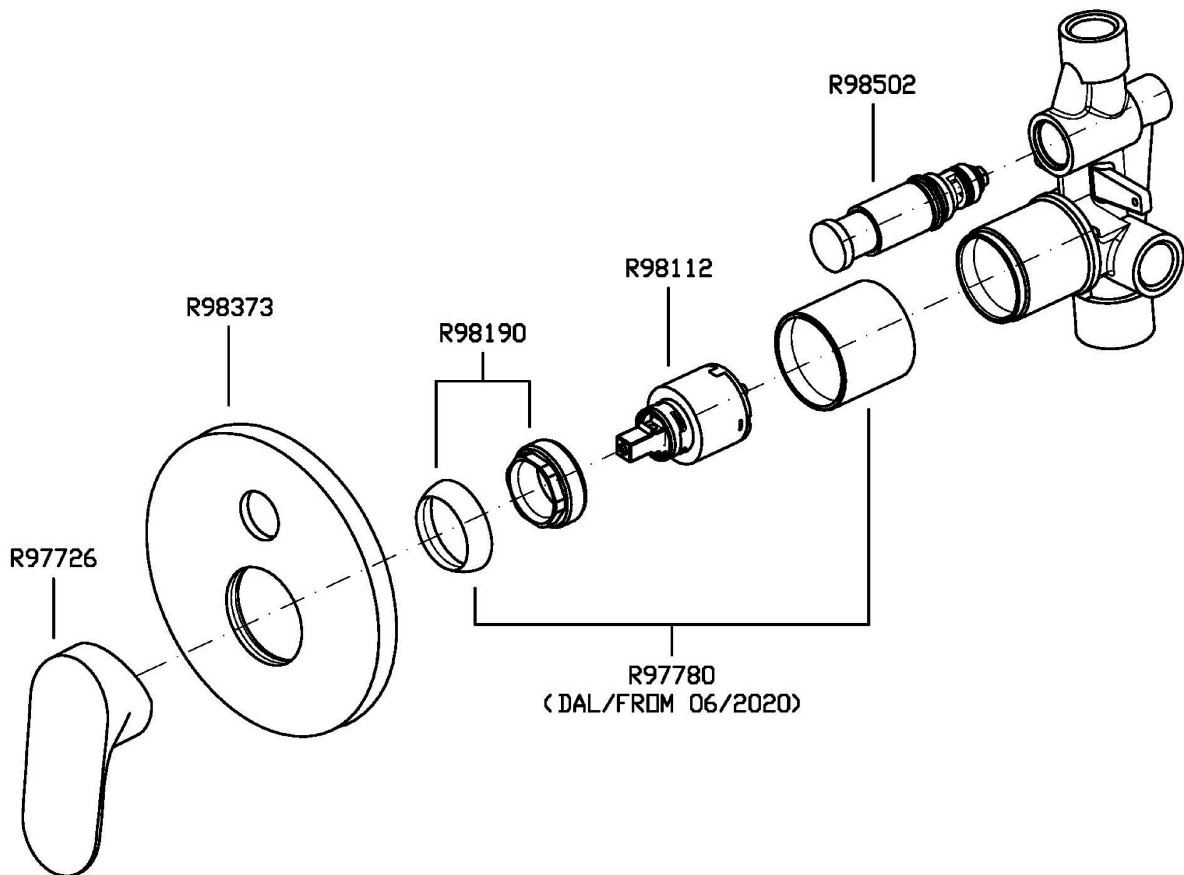

NIKKO

ZKK127

Esplosi / Exploded