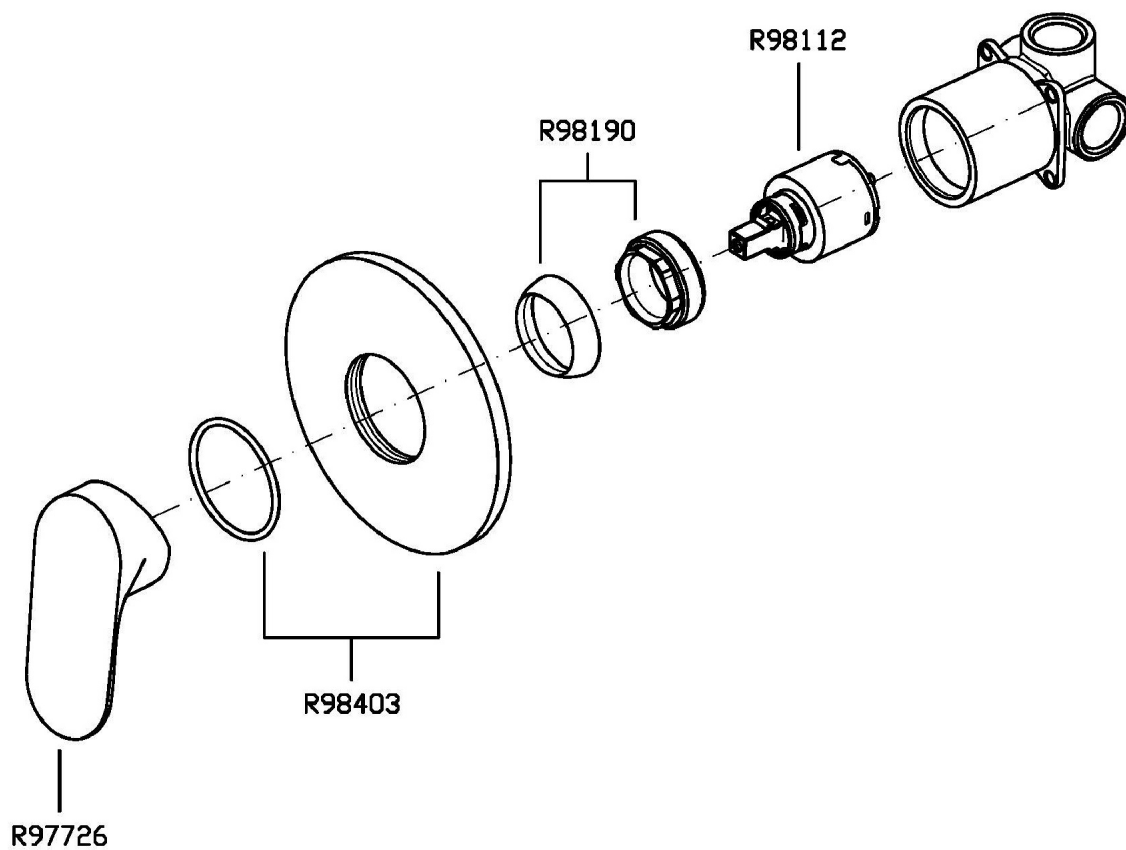

NIKKO

ZKK122

Esplosi / Exploded