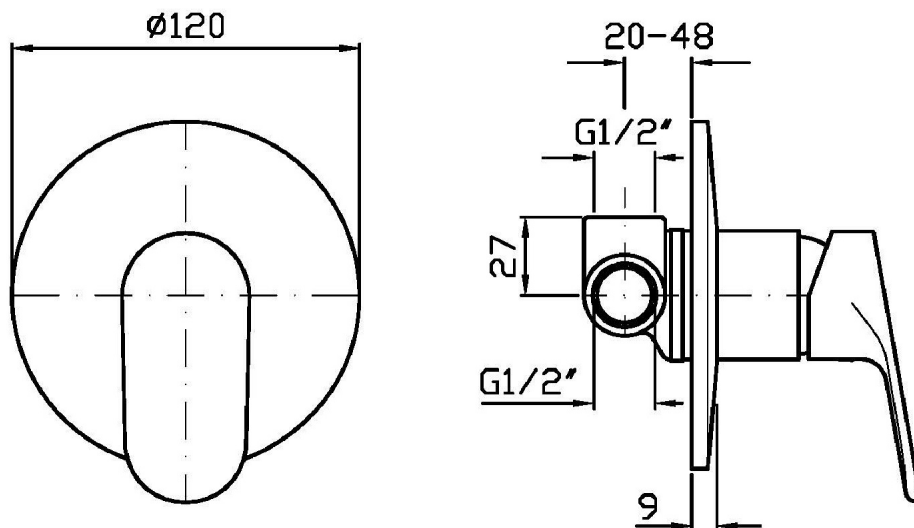

NIKKO

ZKK122

Disegno Complessivo / Overall Drawing