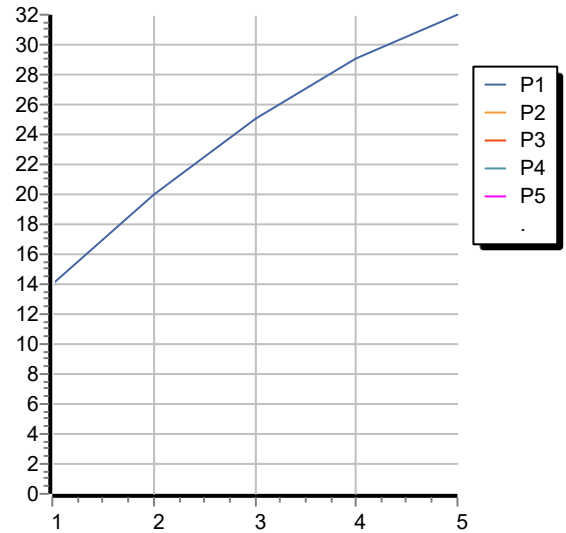

## NIKKO

ZKK122

Portate / Flowrates (lt/min)

PRESSIONE PRESSURE	1 BAR	2 BAR	3 BAR	4 BAR	5 BAR
USCITA PRIMARIA PRIMARY OUTLET P1	14	20	25	29	32
P2					
P3					
P4					
P5					

## NIKKO

ZKK122

Pesi e Misure / Weights and Sizes

Peso ( Kg ) Weight ( lb )	0,40 ( Kg )	0,88 ( lb )
Volume test ( dc3 ) - ( in3 )	1,21 ( dc3 )	73,84 ( in3 )
h ( mm ) - ( in )	73,00 ( mm )	2,87 ( in )
L1 ( mm ) - ( in )	127,00 ( mm )	5,00 ( in )
L2 ( mm ) - ( in )	130,00 ( mm )	5,12 ( in )