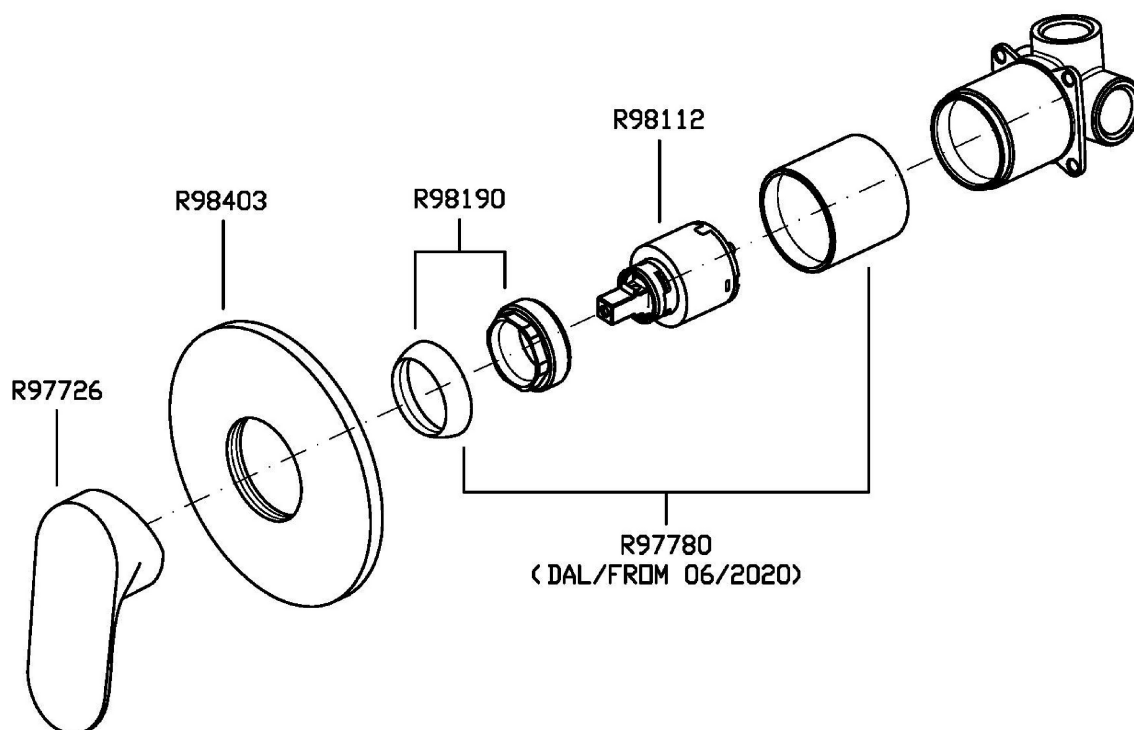

NIKKO

ZKK122

Esplosi / Exploded