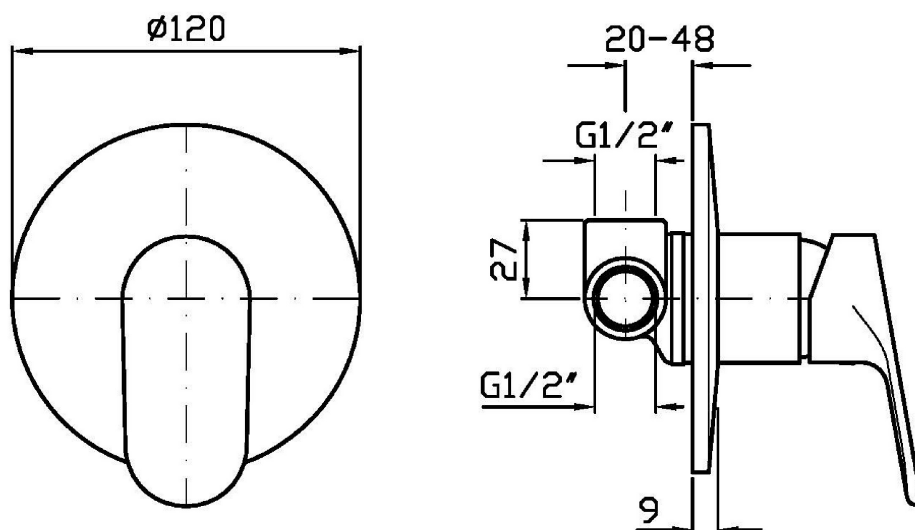

NIKKO

ZKK122

Disegno Complessivo / Overall Drawing