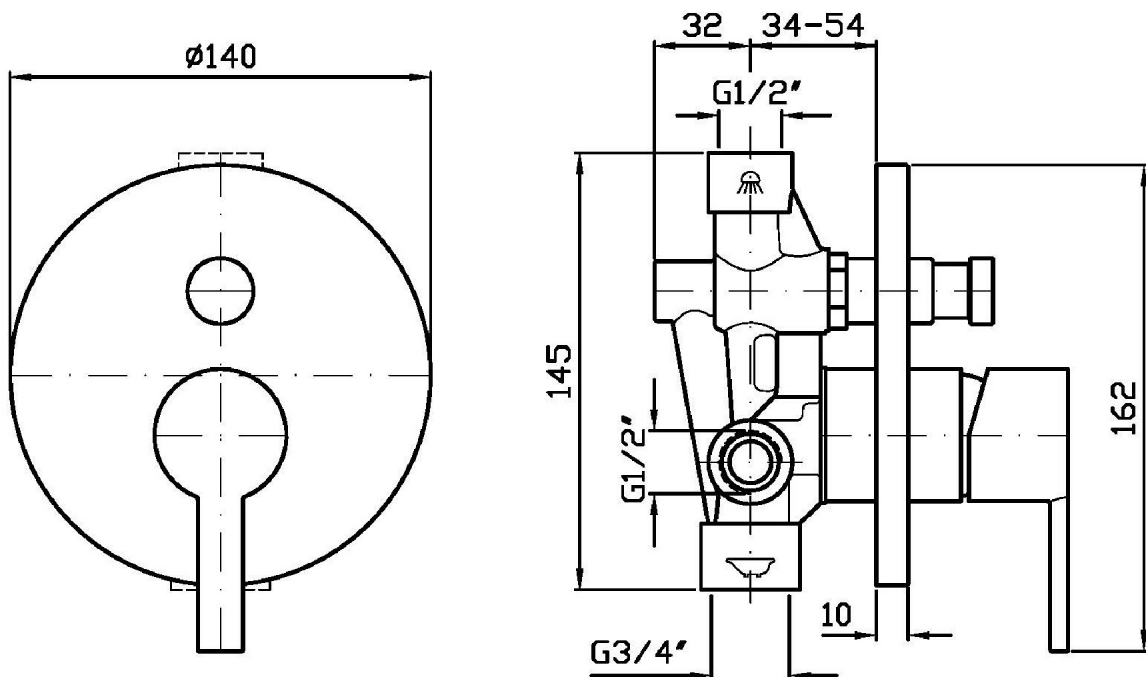

## GILL

ZGL127

Disegno Complessivo / Overall Drawing

### ZGL127 Pesì e Misure / Weights and Sizes

Peso ( Kg ) Weight ( lb )	0,72 ( Kg )	1,59 ( lb )
Volume test ( dc3 ) - ( in3 )	3,32 ( dc3 )	202,60 ( in3 )
h ( mm ) - ( in )	93,00 ( mm )	3,66 ( in )
L1 ( mm ) - ( in )	162,00 ( mm )	6,38 ( in )
L2 ( mm ) - ( in )	220,00 ( mm )	8,66 ( in )