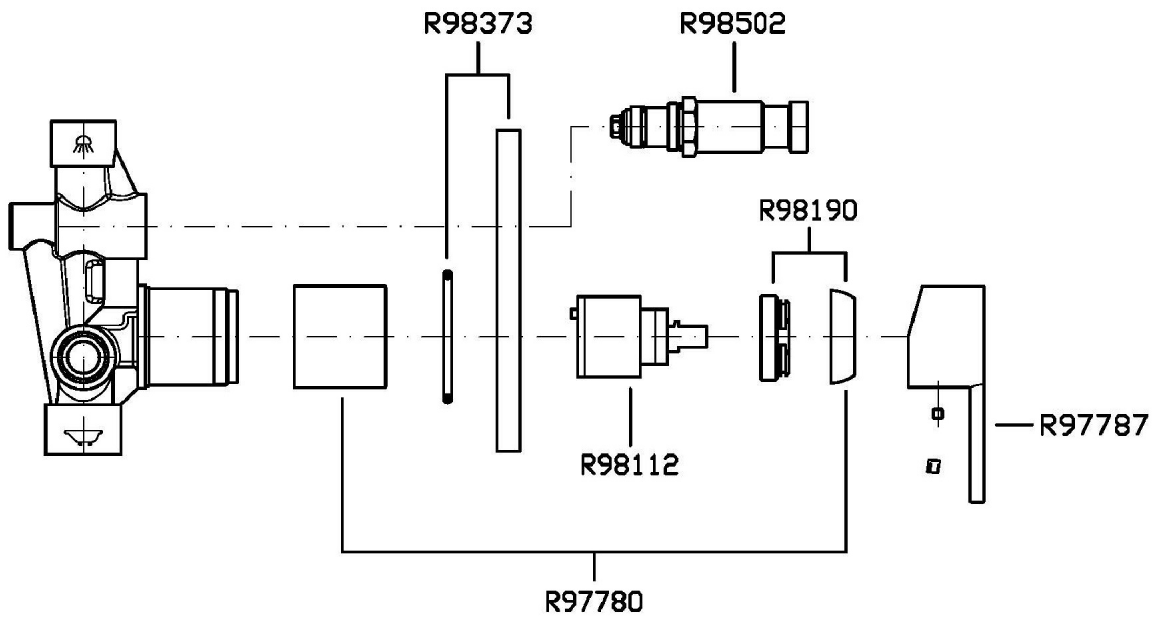

GILL

ZGL127

Esplosi / Exploded