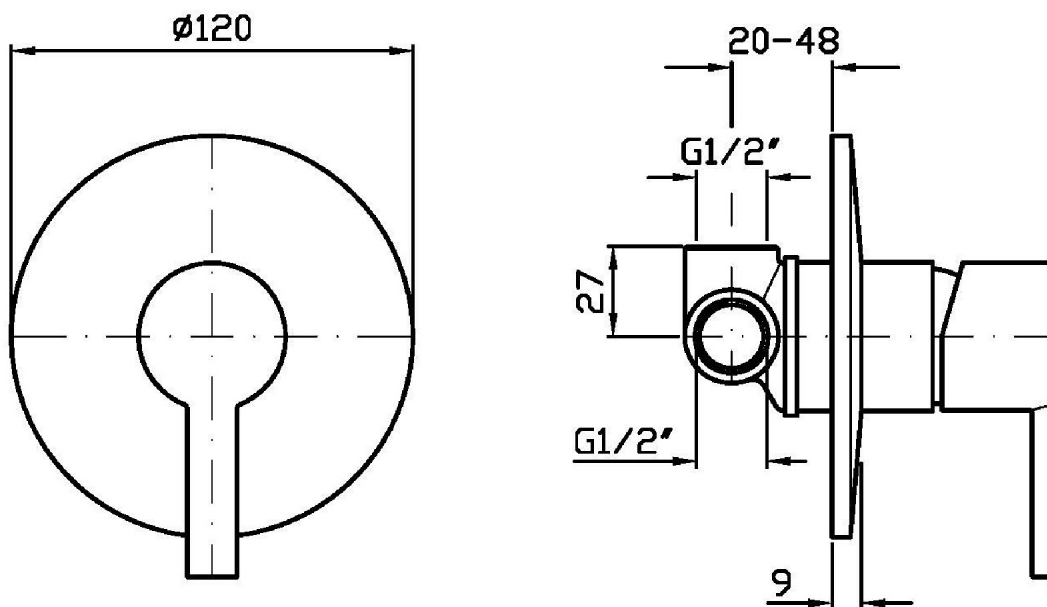

GILL

ZGL122

Disegno Complessivo / Overall Drawing