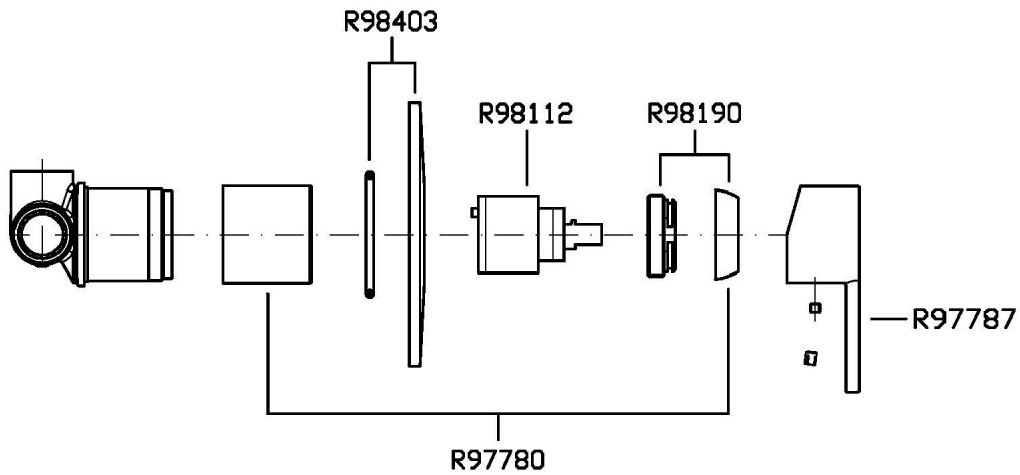

GILL

ZGL122

Esplosi / Exploded