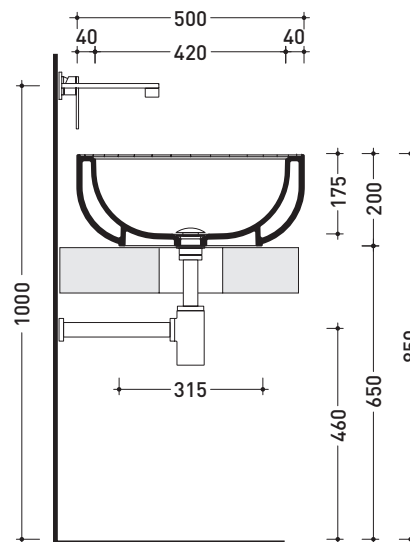

design GIULIO CAPPELLINI

2019

SE50A

Countertop basin 50 cm

•WITHOUT OVERFLOW •WITHOUT TAP LEDGE

Complements: **Forty6 shelf (F6FNT)**
Solid shelf (SLFNT)
Furniture BOX - depth. 50
Line taps basin: ONE - NOKÉ - SI - FOLD - X1
Line accessories: TWO - HOOP - NOKÉ - FOLD

CE UNI EN 14688 - CL00 Dop-No14688

vista zenitale / zenital view

vista zenitale / zenital view

vista frontale / frontal view

sezione longitudinale / section

sizes in mm

Please consider a 2% tolerance on indicated measurements