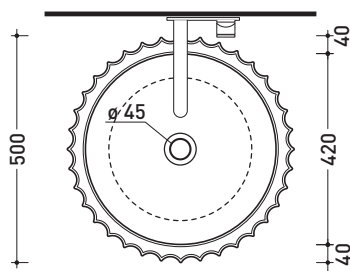

design GIULIO CAPPELLINI

2019

SE50A

Countertop basin 50 cm

•WITHOUT OVERFLOW •WITHOUT TAP LEDGE

Complements: **Forty6 shelf (F6FNT)**
Solid shelf (SLFNT)
Furniture BOX - depth. 50
Line taps basin: ONE - NOKÉ - SI - FOLD - X1
Line accessories: TWO - HOOP - NOKÉ - FOLD

Technical accessories: **Chrome siphon (SIFL/CR) - Telescopic chrome siphon (SIFL066)**
Stop & Go drain (PLSG)
CERAMIC Stop & Go drain (PLCE)
Two piece set chrome tap filters (RF026)

Package dim. | Weight **15,5 kg** | Pz. Pallet n° **18**

CE UNI EN 14688 - CL00 Dop-No14688

vista zenitale / zenital view

vista zenitale / zenital view

vista frontale / frontal view

sezione longitudinale / section

sizes in mm

Please consider a 2% tolerance on indicated measurements