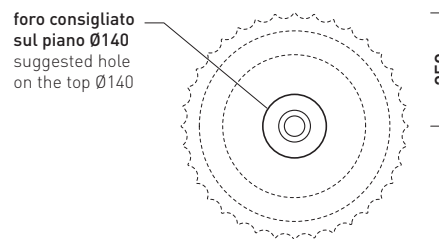

design GIULIO CAPPELLINI

2019

SE50A

Countertop basin 50 cm

•WITHOUT OVERFLOW •WITHOUT TAP LEDGE

Complements: **Forty6 shelf (F6FNT)**
Solid shelf (SLFNT)
Furniture BOX - depth. 50
Line taps basin: ONE - NOKÉ - SI - FOLD - X1
Line accessories: TWO - HOOP - NOKÉ - FOLD

Technical accessories: **Chrome siphon (SIFL/CR) - Telescopic chrome siphon (SIFL066)**
Stop & Go drain (PLSG)
CERAMIC Stop & Go drain (PLCE)
Two piece set chrome tap filters (RF026)

Package dim. | Weight **15,5 kg** | Pz. Pallet n° **18**

CE UNI EN 14688 - CL00 Dop-No14688

vista zenitale / zenital view

vista zenitale / zenital view

vista frontale / frontal view

sezione longitudinale / section

sizes in mm

Please consider a 2% tolerance on indicated measurements