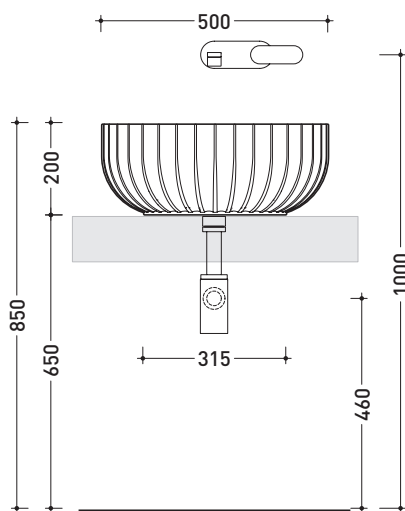

design GIULIO CAPPELLINI

2019

SE50A

Countertop basin 50 cm

•WITHOUT OVERFLOW •WITHOUT TAP LEDGE

Complements: **Forty6 shelf (F6FNT)**
Solid shelf (SLFNT)
Furniture BOX - depth. 50
Line taps basin: ONE - NOKÉ - SI - FOLD - X1
Line accessories: TWO - HOOP - NOKÉ - FOLD

Technical accessories: **Chrome siphon (SIFL/CR) - Telescopic chrome siphon (SIFL066)**
Stop & Go drain (PLSG)
CERAMIC Stop & Go drain (PLCE)
Two piece set chrome tap filters (RF026)

Package dim. | Weight **15,5 kg** | Pz. Pallet n° **18**

CE UNI EN 14688 - CL00 Dop-No14688

vista zenitale / zenital view

vista zenitale / zenital view

vista frontale / frontal view

sezione longitudinale / section

sizes in mm

Please consider a 2% tolerance on indicated measurements