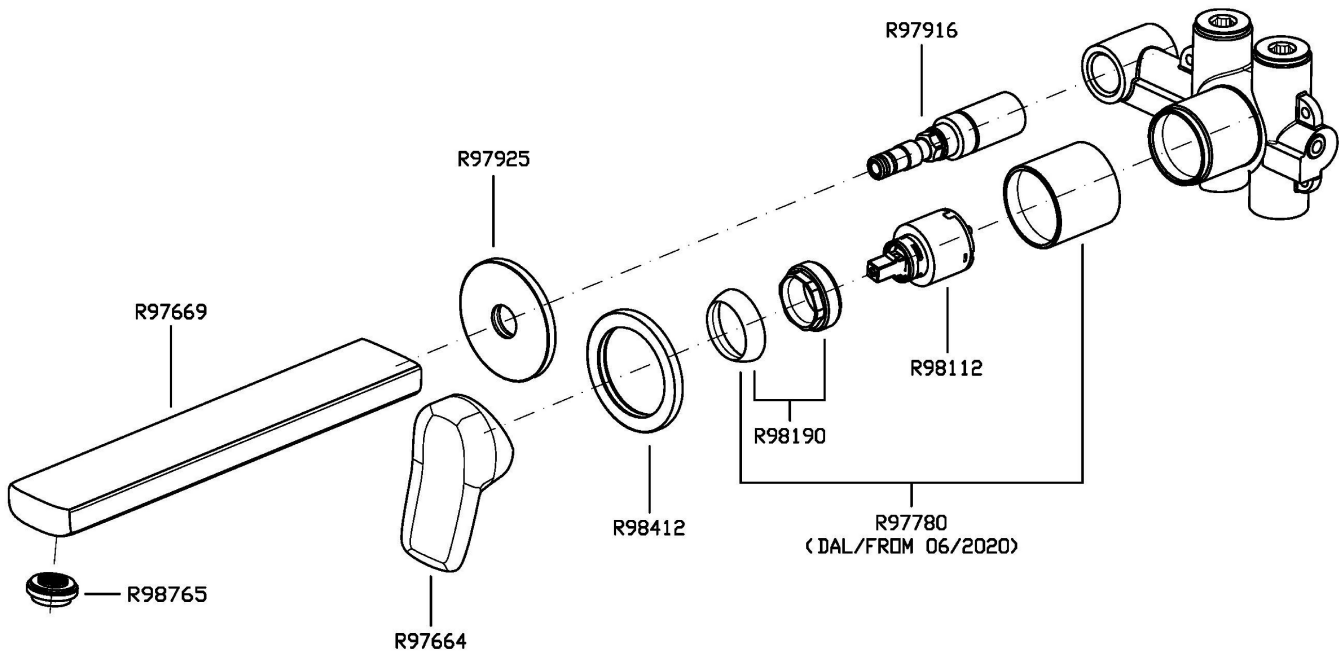

BRIM

ZBR674

Esplosi / Exploded