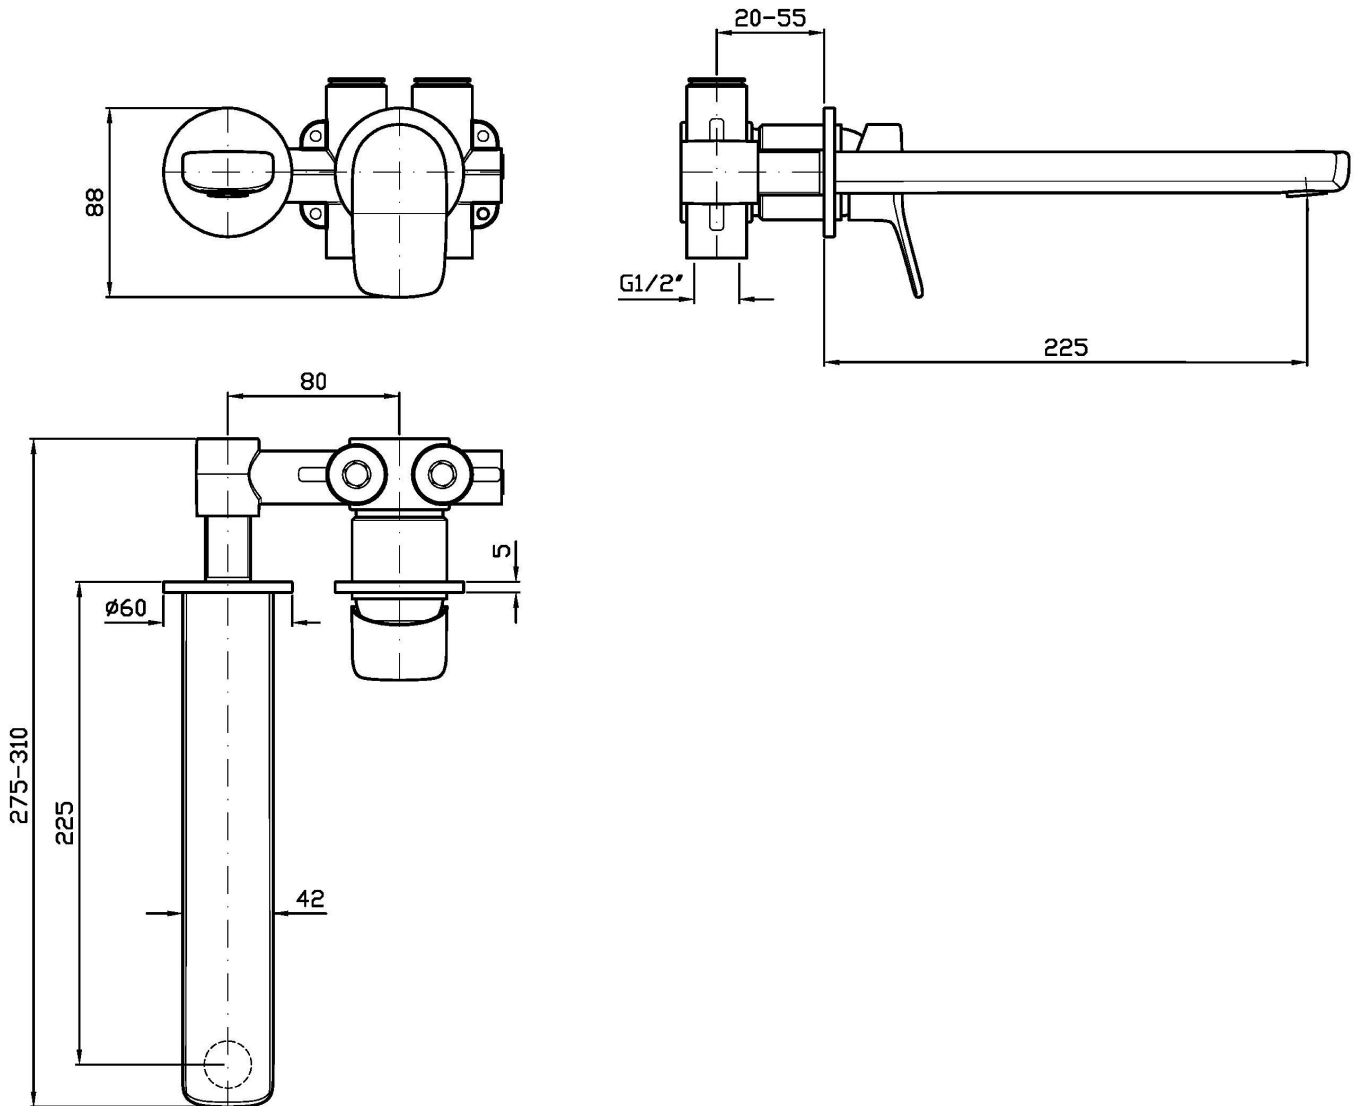

BRIM

ZBR674

Disegno Complessivo / Overall Drawing