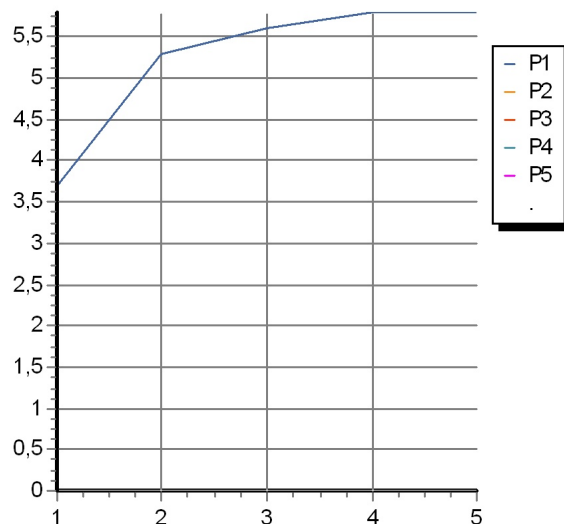

Single lever basin mixer with extended spout, aerator, flexible tails. Without pop-up waste.

Finiture / Finishes

Cromo / Chrome

BRIM

ZBR383

Disegno Complessivo / Overall Drawing

BRIM

ZBR383

Esplosi / Exploded

BRIM

ZBR383 Portate / Flowrates (lt/min)

PRESSIONE PRESSURE	1 BAR	2 BAR	3 BAR	4 BAR	5 BAR
LAVABO BASIN	3,7	5,3	5,6	5,8	5,8
P1					
P2					
P3					
P4					
P5					

BRIM

ZBR383 Pesì e Misure / Weights and Sizes

Peso (Kg) Weight (lb)	1,8 (Kg)	3,96828 (lb)
Volume (dc3) - (in3)	7,5 (dc3)	0,000458 (in3)
h (mm) - (in)	90 (mm)	3,543309 (in)
L1 (mm) - (in)	250 (mm)	9,842525 (in)
L2 (mm) - (in)	333 (mm)	13,1102433 (in)