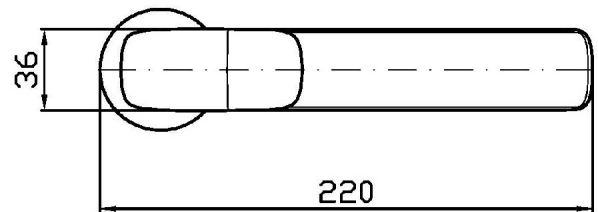

Single lever basin mixer with extended spout, aerator, flexible tails. Without pop-up waste.

Finiture / Finishes

Cromo / Chrome

BRIM

ZBR383

Disegno Complessivo / Overall Drawing

BRIM

ZBR383

Esplosi / Exploded

BRIM

ZBR383 Portate / Flowrates (lt/min)

PRESSIONE PRESSURE	1 BAR	2 BAR	3 BAR	4 BAR	5 BAR
LAVABO BASIN	3,7	5,3	5,6	5,8	5,8
P1					
P2					
P3					
P4					
P5					

BRIM

ZBR383 Pesì e Misure / Weights and Sizes

Peso (Kg) Weight (lb)	1,8 (Kg)	3,96828 (lb)
Volume (dc3) - (in3)	7,5 (dc3)	0,000458 (in3)
h (mm) - (in)	90 (mm)	3,543309 (in)
L1 (mm) - (in)	250 (mm)	9,842525 (in)
L2 (mm) - (in)	333 (mm)	13,1102433 (in)