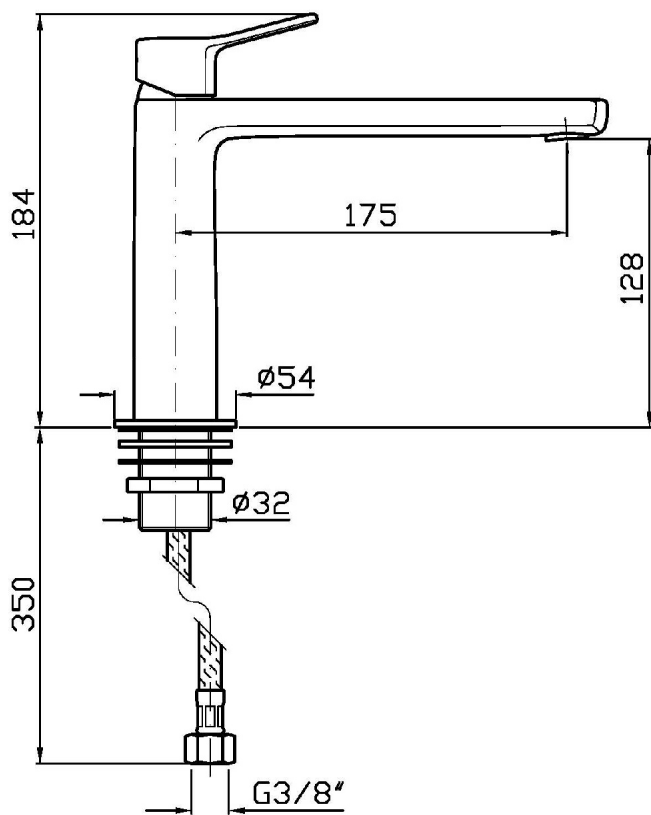

Single lever basin mixer with extended spout, aerator, flexible tails. Without pop-up waste.

Finiture / Finishes

Cromo / Chrome

BRIM

ZBR383

Disegno Complessivo / Overall Drawing

BRIM

ZBR383

Esplosi / Exploded

BRIM

ZBR383 Portate / Flowrates (lt/min)

PRESSIONE PRESSURE	1 BAR	2 BAR	3 BAR	4 BAR	5 BAR
LAVABO BASIN	3,7	5,3	5,6	5,8	5,8
P1					
P2					
P3					
P4					
P5					

BRIM

ZBR383 Pesì e Misure / Weights and Sizes

Peso (Kg) Weight (lb)	1,8 (Kg)	3,96828 (lb)
Volume (dc3) - (in3)	7,5 (dc3)	0,000458 (in3)
h (mm) - (in)	90 (mm)	3,543309 (in)
L1 (mm) - (in)	250 (mm)	9,842525 (in)
L2 (mm) - (in)	333 (mm)	13,1102433 (in)