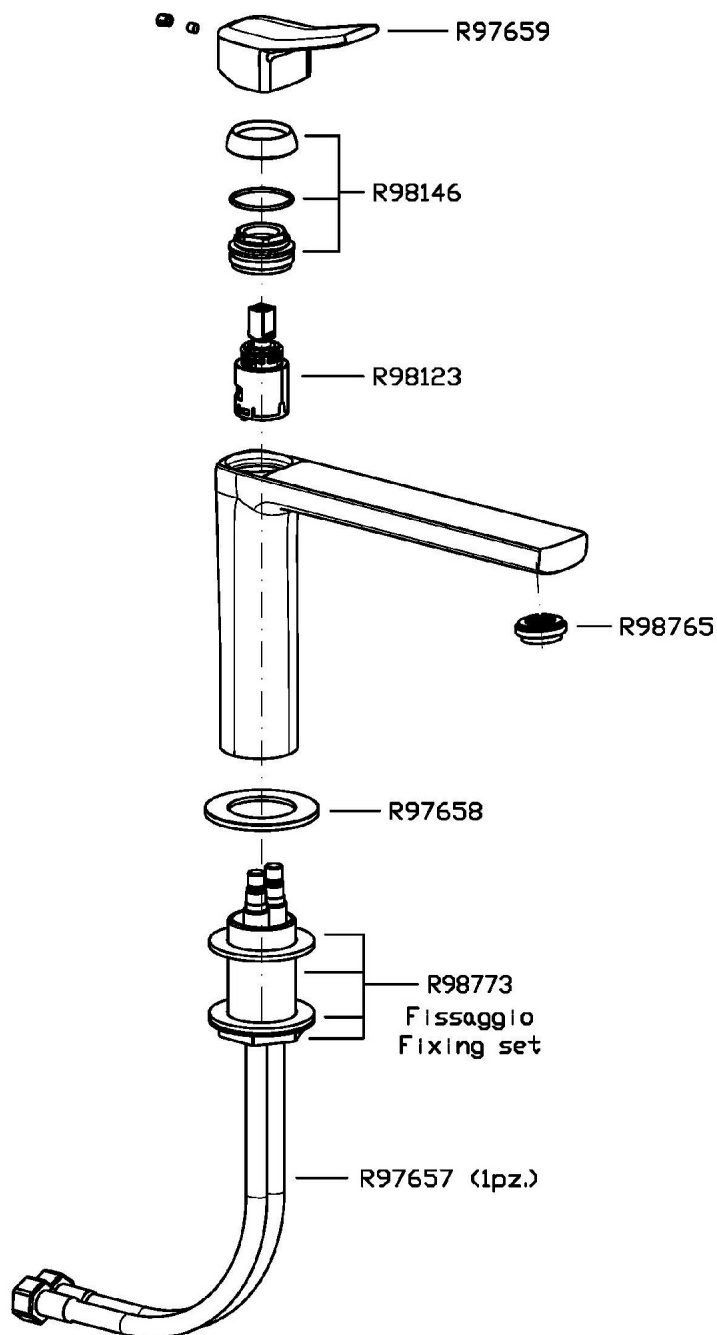

Single lever basin mixer with extended spout, aerator, flexible tails. Without pop-up waste.

Finiture / Finishes

Cromo / Chrome

BRIM

ZBR383

Disegno Complessivo / Overall Drawing

BRIM

ZBR383

Esplosi / Exploded

BRIM

ZBR383 Portate / Flowrates (lt/min)

PRESSIONE PRESSURE	1 BAR	2 BAR	3 BAR	4 BAR	5 BAR
LAVABO BASIN	3,7	5,3	5,6	5,8	5,8
P1					
P2					
P3					
P4					
P5					

BRIM

ZBR383 Pesì e Misure / Weights and Sizes

Peso (Kg) Weight (lb)	1,8 (Kg)	3,96828 (lb)
Volume (dc3) - (in3)	7,5 (dc3)	0,000458 (in3)
h (mm) - (in)	90 (mm)	3,543309 (in)
L1 (mm) - (in)	250 (mm)	9,842525 (in)
L2 (mm) - (in)	333 (mm)	13,1102433 (in)