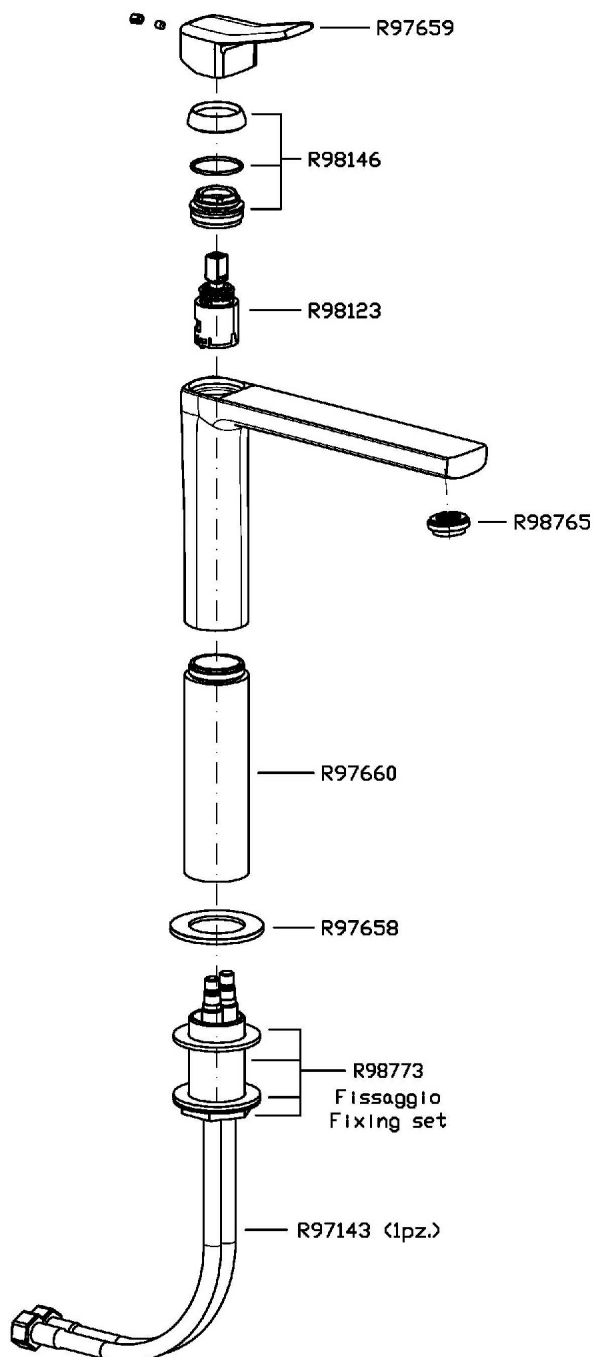

Single lever basin mixer with high spout, aerator, flexible tails. Without pop-up waste.

Finiture / Finishes

Cromo / Chrome

BRIM

ZBR382

Disegno Complessivo / Overall Drawing

BRIM

ZBR382

Esplosi / Exploded

BRIM

ZBR382 Portate / Flowrates (lt/min)

PRESSIONE PRESSURE	1 BAR	2 BAR	3 BAR	4 BAR	5 BAR
LAVABO BASIN	3,7	5,3	5,6	5,8	5,8
P1					
P2					
P3					
P4					
P5					

BRIM

ZBR382 Pesì e Misure / Weights and Sizes

Peso (Kg) Weight (lb)	2,2 (Kg)	4,85012 (lb)
Volume (dc3) - (in3)	7,5 (dc3)	0,000458 (in3)
h (mm) - (in)	90 (mm)	3,543309 (in)
L1 (mm) - (in)	250 (mm)	9,842525 (in)
L2 (mm) - (in)	333 (mm)	13,1102433 (in)