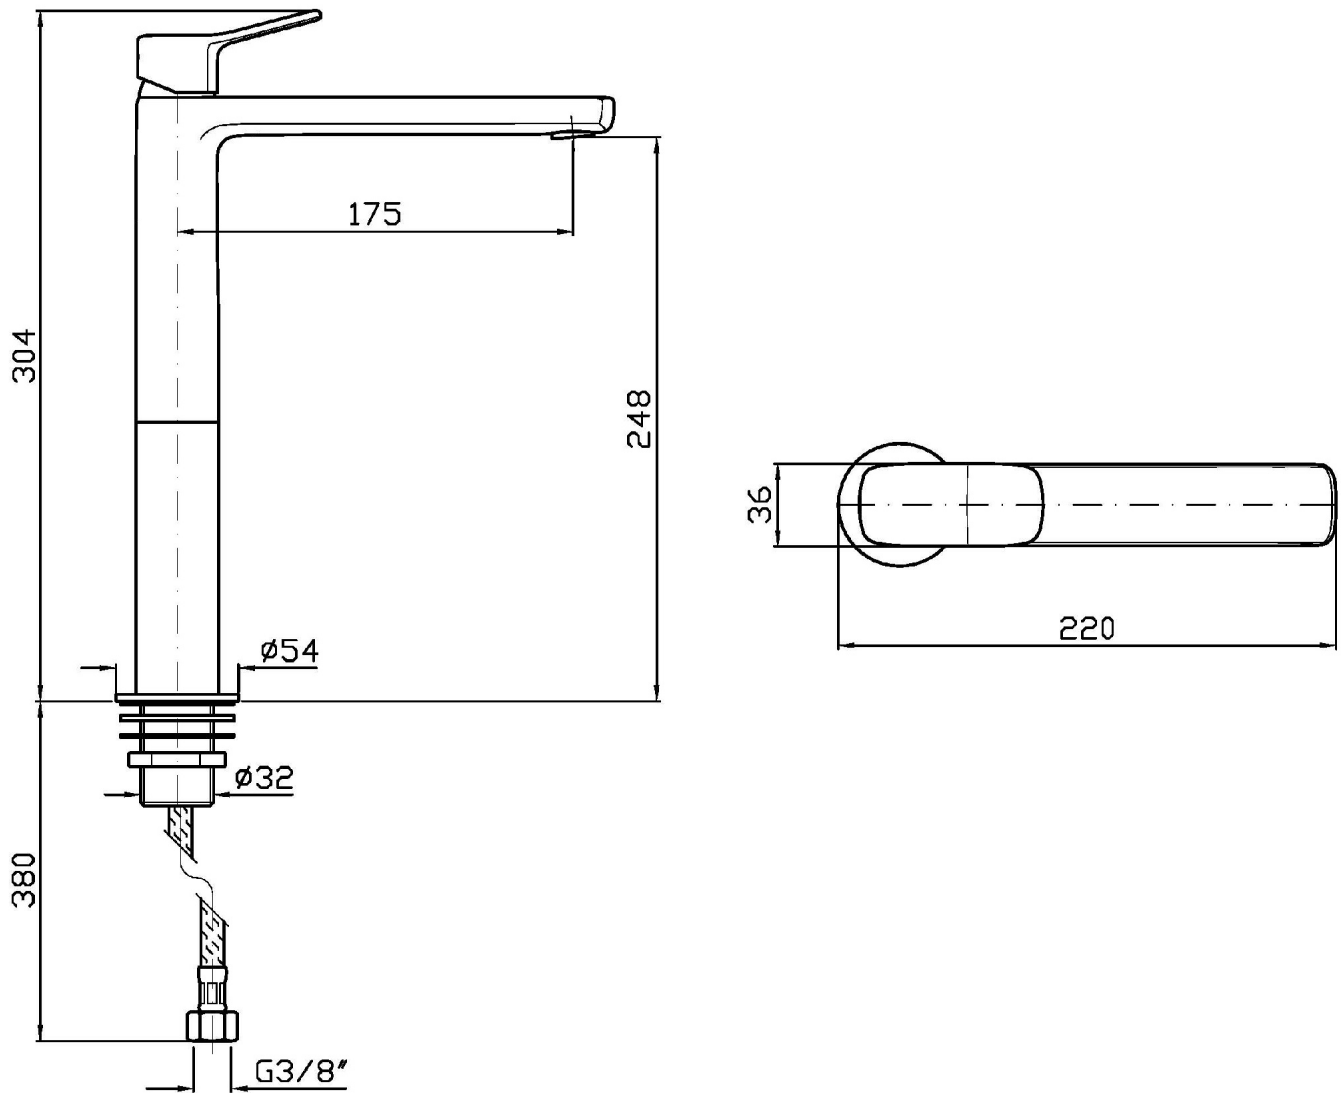

Single lever basin mixer with high spout, aerator, flexible tails. Without pop-up waste.

Finiture / Finishes

Cromo / Chrome

BRIM

ZBR382

Disegno Complessivo / Overall Drawing

BRIM

ZBR382

Esplosi / Exploded

BRIM

ZBR382 Portate / Flowrates (lt/min)

PRESSIONE PRESSURE	1 BAR	2 BAR	3 BAR	4 BAR	5 BAR
LAVABO BASIN	3,7	5,3	5,6	5,8	5,8
P1					
P2					
P3					
P4					
P5					

BRIM

ZBR382 Pesì e Misure / Weights and Sizes

Peso (Kg) Weight (lb)	2,2 (Kg)	4,85012 (lb)
Volume (dc3) - (in3)	7,5 (dc3)	0,000458 (in3)
h (mm) - (in)	90 (mm)	3,543309 (in)
L1 (mm) - (in)	250 (mm)	9,842525 (in)
L2 (mm) - (in)	333 (mm)	13,1102433 (in)