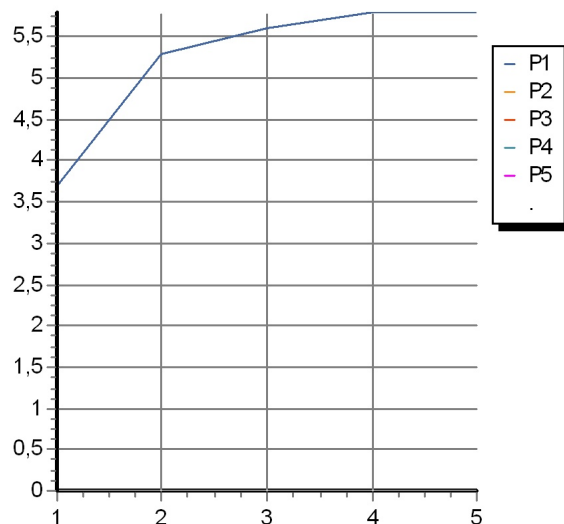

Single lever basin mixer with high spout, aerator, flexible tails. Without pop-up waste.

Finiture / Finishes

Cromo / Chrome

BRIM

ZBR382

Disegno Complessivo / Overall Drawing

BRIM

ZBR382

Esplosi / Exploded

BRIM

ZBR382 Portate / Flowrates (lt/min)

PRESSIONE PRESSURE	1 BAR	2 BAR	3 BAR	4 BAR	5 BAR
LAVABO BASIN	3,7	5,3	5,6	5,8	5,8
P1					
P2					
P3					
P4					
P5					

BRIM

ZBR382 Pesì e Misure / Weights and Sizes

Peso (Kg) Weight (lb)	2,2 (Kg)	4,85012 (lb)
Volume (dc3) - (in3)	7,5 (dc3)	0,000458 (in3)
h (mm) - (in)	90 (mm)	3,543309 (in)
L1 (mm) - (in)	250 (mm)	9,842525 (in)
L2 (mm) - (in)	333 (mm)	13,1102433 (in)