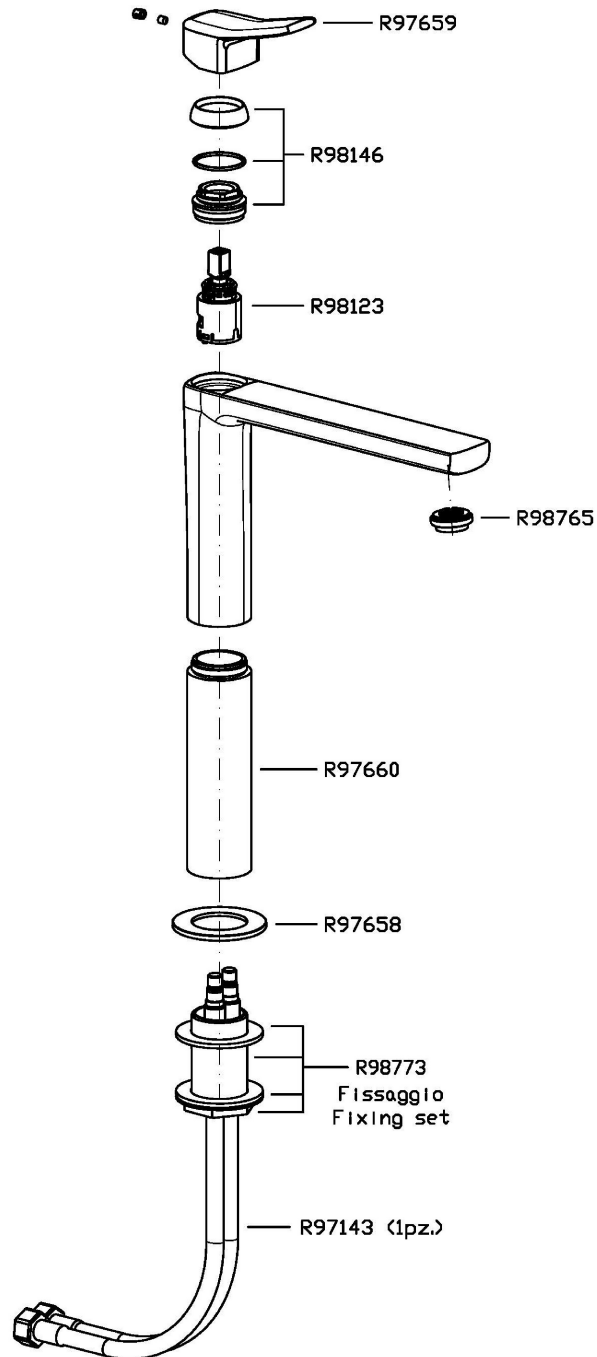

## BRIM

ZBR382

Disegno Complessivo / Overall Drawing

## BRIM

ZBR382

Portate / Flowrates (lt/min)

PRESSIONE PRESSURE	1 BAR	2 BAR	3 BAR	4 BAR	5 BAR
P1 LAVABO BASIN	3,6	4,3	4,7	5	5
P2					
P3					
P4					
P5					

## BRIM

ZBR382

Pesi e Misure / Weights and Sizes

Peso ( Kg ) Weight ( lb )	2,20 ( Kg )	4,85 ( lb )
Volume test ( dc3 ) - ( in3 )	7,50 ( dc3 )	457,68 ( in3 )
h ( mm ) - ( in )	90,00 ( mm )	3,54 ( in )
L1 ( mm ) - ( in )	250,00 ( mm )	9,84 ( in )
L2 ( mm ) - ( in )	333,00 ( mm )	13,11 ( in )