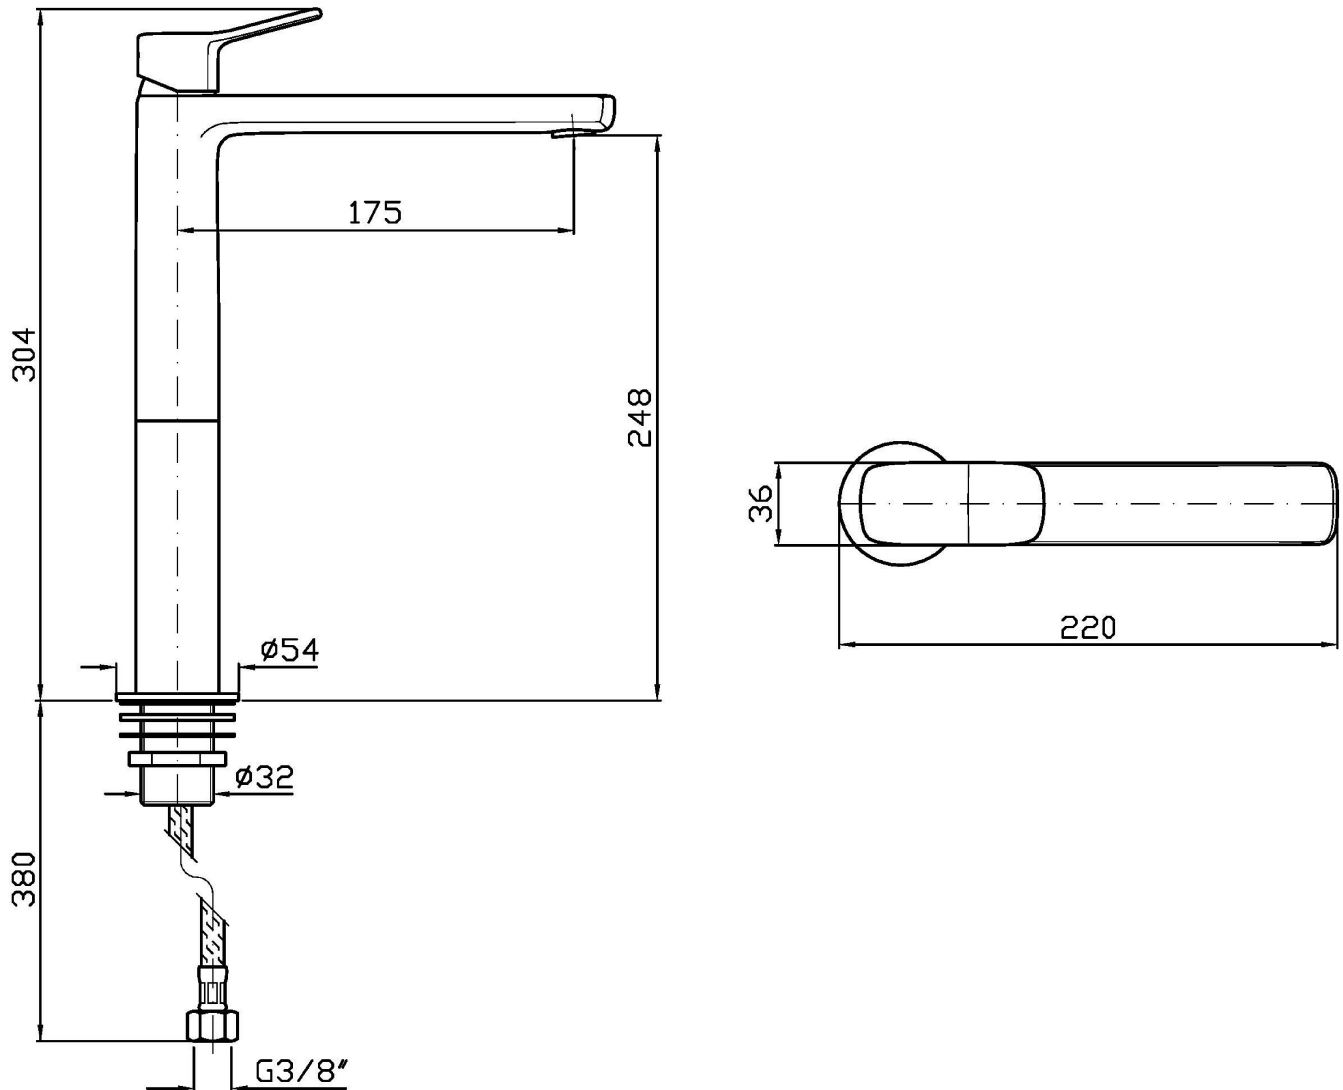

BRIM

ZBR382

Disegno Complessivo / Overall Drawing