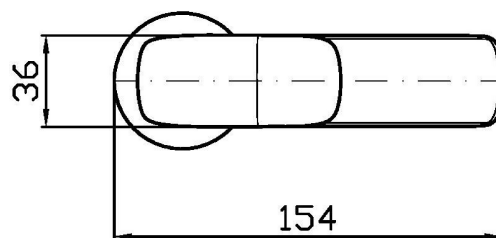

BRIM

ZBR381

Disegno Complessivo / Overall Drawing