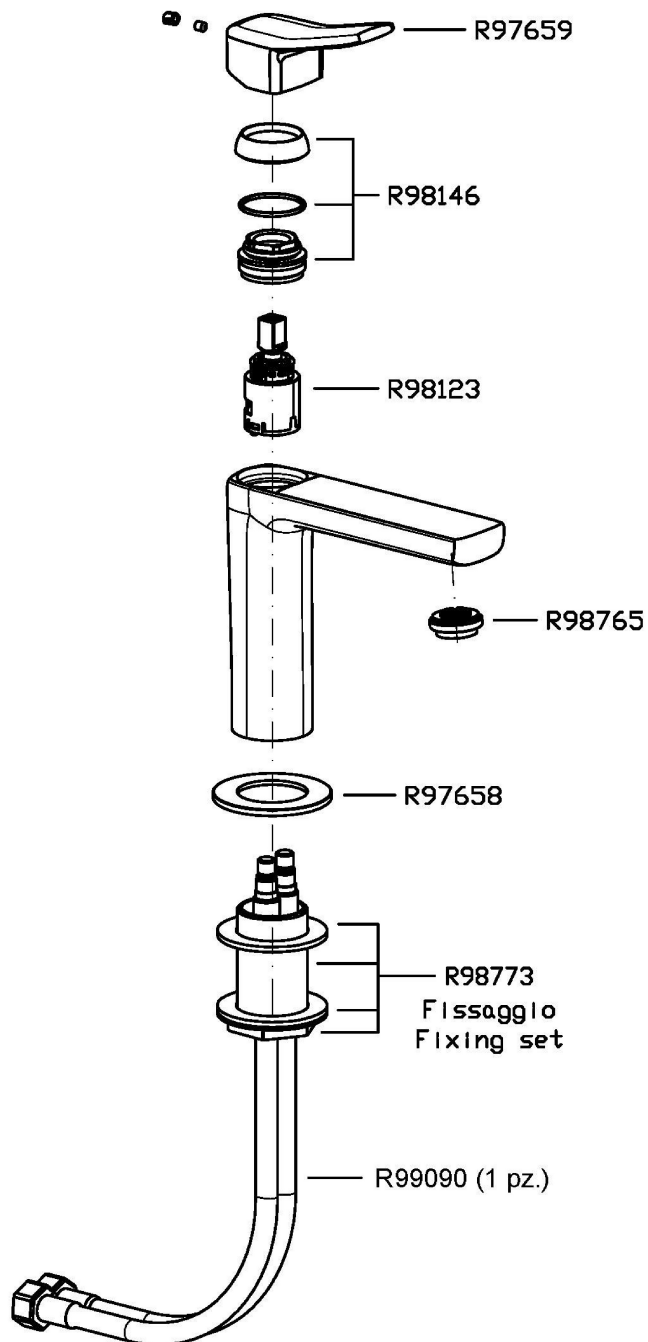

Single lever basin mixer with aerator, flexible tails. Without pop-up waste.
Water Saving - water flow rate of 6 l/min or less.

Finiture / Finishes

Cromo / Chrome

Nickel Spazzolato / Brushed
Nickel

N1
Nero Opaco Goffrato / Embossed
Matt Black

BRIM

ZBR381

Disegno Complessivo / Overall Drawing

BRIM

ZBR381

Esplosi / Exploded

BRIM

ZBR381

Portate / Flowrates (lt/min)

PRESSIONE PRESSURE	1 BAR	2 BAR	3 BAR	4 BAR	5 BAR
P1 LAVABO BASIN	3,5	4,9	5,1	4,7	4,2
P2					
P3					
P4					
P5					

BRIM

ZBR381

Pesi e Misure / Weights and Sizes

Peso (Kg) Weight (lb)	1,60 (Kg)	3,53 (lb)
Volume test (dc3) - (in3)	4,05 (dc3)	247,15 (in3)
h (mm) - (in)	70,00 (mm)	2,76 (in)
L1 (mm) - (in)	150,00 (mm)	5,91 (in)
L2 (mm) - (in)	385,00 (mm)	15,16 (in)