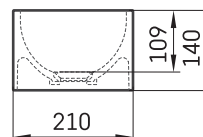

TECHNICAL DRAWINGS

- LV Ieteicamā grīdas drenāžas zona
- LT kanalizacijos įvado montavimo grindyse zona
- EE Soovituslik põranda dreanaazi asukoht
- EN Suggested floor drainage area
- RU Рекомендуемое место расположения дренажа в полу
- UA Зона підключення каналізації, що рекомендується
- PL Sugerowany obszar дренаżu