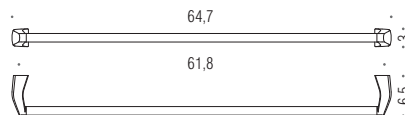

MO17
Appenditutto
Hook

B8008
Porta rotolo
Paper holder

B8009
Porta salvietta
Towel holder

B8010
Porta salvietta
Towel holder

B8011
Porta salvietta
Towel holder

Materiale
Material

Ottone / Cromall®
Brass / Cromall®