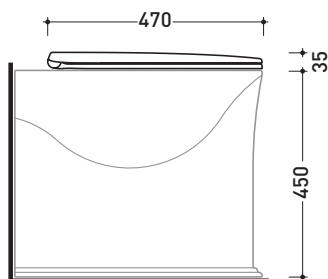

vista retro / back view

sizes in mm

Please consider a 2% tolerance on indicated measurements

CERAMIC: glossy finish

white black

matt finish

milky white graphite

## MACW05

SLIM soft-closing thermosetting seat & cover

Complements: **Madre btw goclean wc** (MA117G)  
**Madre btw wc Plus goclean** (MA117RG)

Package dim.	Weight	Pz. Pallet n° -

CE

vista zenitale / zenital view

vista laterale / lateral view

vista frontale / frontal view

sizes in mm

**THERMOSETTING:** glossy finish

white

black

matt finish

milky white