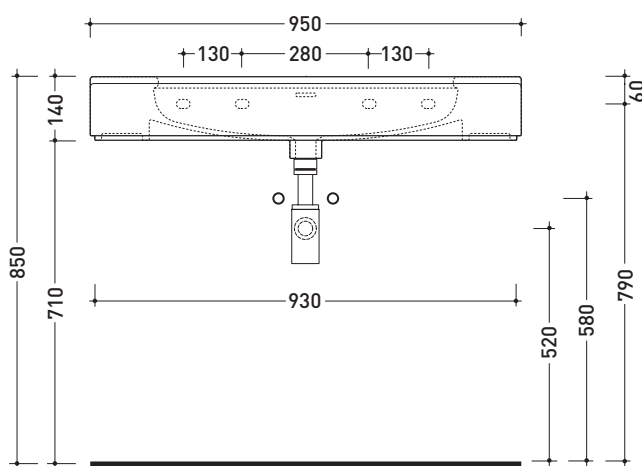

CE UNI EN 14688 - CL20 Dop-No14688

vista zenitale / zenital view

vista zenitale / zenital view

vista frontale / frontal view

sezione longitudinale / section

sizes in mm

Please consider a 2% tolerance on indicated measurements

## MASPE75

Varnished resin frame mirror ø75 cm with LED lamp

Package dim.

Weight **9 kg**

Pz. Pallet n° -

CE

vista frontale / frontal view

vista laterale / lateral view