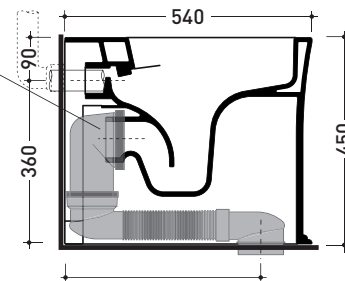

- \*Kit suitable for wall trap H 230 mm (LKR00)
- \*Kit suitable for floor trap from 50 to 80 mm (LKR90)
- \*Kit suitable for floor trap from 80 to 100 mm (LK8010)
- \*Kit suitable for floor trap from 100 to 120 mm (LK1012)
- \*Kit suitable for floor trap from 120 to 140 mm (LK1214)
- \*Kit suitable for floor trap from 140 to 160 mm (LK1416)
- \*Kit suitable for floor trap from 160 to 180 mm (LKRS)
- \*Kit suitable for floor trap from 180 to 200 mm (LK1820)
- \*Kit suitable for floor trap from 200 to 220 mm (LK2022)
- \*Kit suitable for floor trap from 220 to 330 mm (LK2233)

Package dim. | Weight **30,5 kg** | Pz. Pallet n°

CE UNI EN 997 | Dop-No997

**NOTICE: floor fixing by silicone**

vista zenitale / zenital view

vista laterale / lateral view

vista retro / back view

**SCARICO A PARETE**  
**PREDISPOSTO PER WC SOSPESO**  
WALL DISCHARGE ARRANGEMENT  
FOR WALL-HUNG WC

sezione longitudinale / section

**SCARICO A PAVIMENTO**  
**PREDISPOSTO DA 5 A 43 CM**  
ARRANGEMENT DISCHARGE  
TO FLOOR FROM 5 TO 43 CM

connessioni di scarico  
da acquistare  
separatamente  
drainage connector  
to be purchased separately

da/from 50 a/to 430 mm  
sezione longitudinale / section

sizes in mm

Please consider a 2% tolerance on indicated measurements

CERAMIC: glossy finish

matt finish

**FLAMINIA does not recommend  
combining this toilet model  
with rapid-flow/flushometer systems  
or traditional high tanks**