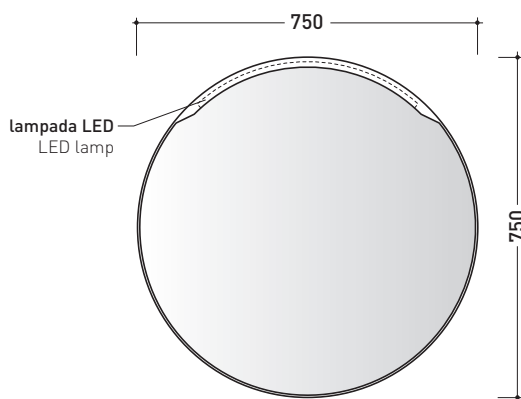

## MASPE75

Varnished resin frame mirror ø75 cm with LED lamp

Package dim.

Weight **9 kg**

Pz. Pallet n° -

CE

vista frontale / frontal view

vista laterale / lateral view

vista zenitale / zenital view

sizes in mm

RESIN: matt finish

white

black