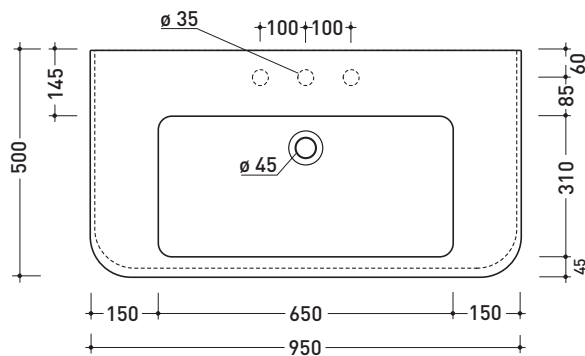

CE UNI EN 14688 - CL20 Dop-No14688

vista zenitale / zenital view

vista zenitale / zenital view

vista frontale / frontal view

sezione longitudinale / section

sizes in mm

Please consider a 2% tolerance on indicated measurements

## MA95L

Basin 95 cm wall hung - countertop - on pedestal installation

•WITH OVERFLOW •ARRANGED FOR 3 TAP HOLES

Complements: MADRE mirror (MASPE75)  
Line taps basin EVERGREEN  
Line accessories EVERGREEN