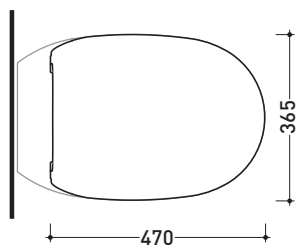

Package dim. | Weight **28,5 kg** | Pz. Pallet n°

CE UNI EN 14528 - CL20 Dop-No14528

**NOTICE: floor fixing by silicone**

vista zenitale / zenital view

vista laterale / lateral view

sezione longitudinale / section

vista retro / back view

sizes in mm

Please consider a 2% tolerance on indicated measurements

CERAMIC: glossy finish

white black

matt finish

milky white graphite

## MACW05

SLIM soft-closing thermosetting seat & cover

Complements: **Madre btw goclean wc** (MA117G)  
**Madre btw wc Plus goclean** (MA117RG)

Package dim.	Weight	Pz. Pallet n° -

CE

vista zenitale / zenital view

vista laterale / lateral view

vista frontale / frontal view

sizes in mm

**THERMOSETTING:** glossy finish

white

black

matt finish

milky white