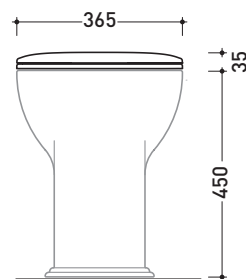

Package dim. | Weight **28,5 kg** | Pz. Pallet n°

CE UNI EN 14528 - CL20 Dop-No14528

**NOTICE: floor fixing by silicone**

vista zenitale / zenital view

vista laterale / lateral view

sezione longitudinale / section

vista retro / back view

sizes in mm

Please consider a 2% tolerance on indicated measurements

CERAMIC: glossy finish

white black

matt finish

milky white graphite

## MACW05

SLIM soft-closing thermosetting seat & cover

Complements: **Madre btw goclean wc** (MA117G)  
**Madre btw wc Plus goclean** (MA117RG)

Package dim.	Weight	Pz. Pallet n° -

CE

vista zenitale / zenital view

vista laterale / lateral view

vista frontale / frontal view

sizes in mm

**THERMOSETTING:** glossy finish

white

black

matt finish

milky white