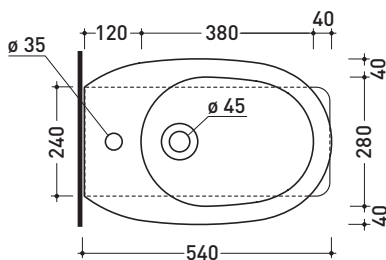

da/from 50 a/to 430 mm  
sezione longitudinale / section

sizes in mm

Please consider a 2% tolerance on indicated measurements

CERAMIC: glossy finish

matt finish

**FLAMINIA does not recommend  
combining this toilet model  
with rapid-flow/flushometer systems  
or traditional high tanks**

Package dim. | Weight **28,5 kg** | Pz. Pallet n°

CE UNI EN 14528 - CL20 Dop-No14528

**NOTICE: floor fixing by silicone**

vista zenitale / zenital view

vista laterale / lateral view

sezione longitudinale / section