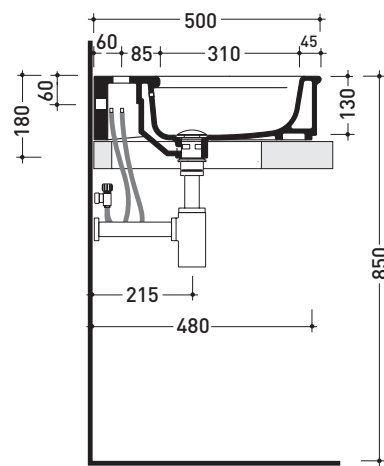

CE UNI EN 14688 - CL20 Dop-No14688

vista zenitale / zenital view

vista zenitale / zenital view

vista frontale / frontal view

sezione longitudinale / section

sizes in mm

Please consider a 2% tolerance on indicated measurements

Weight **14,5 kg**

Pz. Pallet n°

CE

vista zenitale / zenital view

vista frontale / frontal view

vista laterale / lateral view

sizes in mm

Please consider a 2% tolerance on indicated measurements

## MASPE75

Varnished resin frame mirror ø75 cm with LED lamp

Package dim.

Weight **9 kg**

Pz. Pallet n° -

CE

vista frontale / frontal view

vista laterale / lateral view