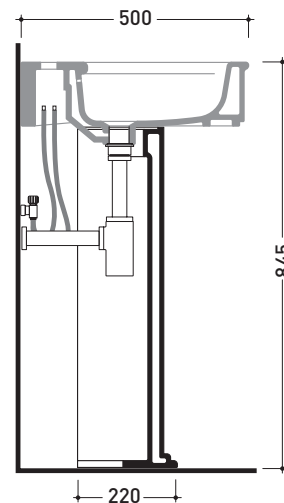

sezione longitudinale / section

art. LK1012  
connessioni di scarico  
in dotazione  
drainage connector  
included in the box

sezione longitudinale / section

sizes in mm

Please consider a 2% tolerance on indicated measurements

CE UNI EN 14688 - CL20 Dop-No14688

vista zenitale / zenital view

vista zenitale / zenital view

vista frontale / frontal view

sezione longitudinale / section

sizes in mm

Please consider a 2% tolerance on indicated measurements

Weight **14,5 kg**

Pz. Pallet n°

CE

vista zenitale / zenital view

vista frontale / frontal view

vista laterale / lateral view

sizes in mm

Please consider a 2% tolerance on indicated measurements

## MASPE75

Varnished resin frame mirror ø75 cm with LED lamp

Package dim.

Weight **9 kg**

Pz. Pallet n° -

CE

vista frontale / frontal view

vista laterale / lateral view