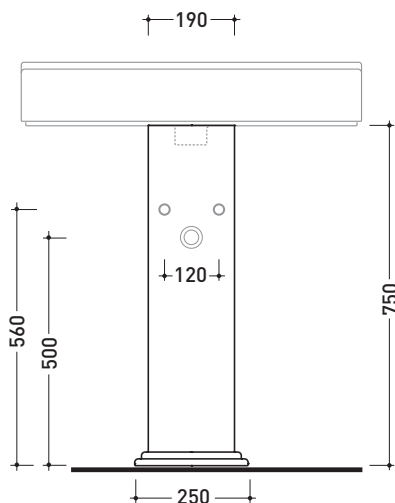

Package dim. | Weight **31,5 kg** | Pz. Pallet n°

CE UNI EN 997 Dop-No997

**NOTICE: floor fixing by silicone**

vista zenitale / zenital view

vista laterale / lateral view

vista retro / back view

da/ from 100 a/ to 120 mm

CE UNI EN 14688 - CL20 Dop-No14688

vista zenitale / zenital view

vista zenitale / zenital view

vista frontale / frontal view

sezione longitudinale / section

sizes in mm

Please consider a 2% tolerance on indicated measurements

Weight **14,5 kg**

Pz. Pallet n°

CE

vista zenitale / zenital view

vista frontale / frontal view

vista laterale / lateral view

sizes in mm

Please consider a 2% tolerance on indicated measurements

## MASPE75

Varnished resin frame mirror ø75 cm with LED lamp

Package dim.

Weight **9 kg**

Pz. Pallet n° -

CE

vista frontale / frontal view

vista laterale / lateral view