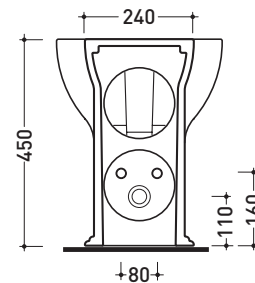

da/from 50 a/to 430 mm  
sezione longitudinale / section

sizes in mm

Please consider a 2% tolerance on indicated measurements

CERAMIC: glossy finish

matt finish

**FLAMINIA does not recommend  
combining this toilet model  
with rapid-flow/flushometer systems  
or traditional high tanks**

Package dim. | Weight **28,5 kg** | Pz. Pallet n°

CE UNI EN 14528 - CL20 Dop-No14528

**NOTICE: floor fixing by silicone**

vista zenitale / zenital view

vista laterale / lateral view

sezione longitudinale / section

vista retro / back view

sizes in mm

Please consider a 2% tolerance on indicated measurements

CERAMIC: glossy finish

white black

matt finish

milky white graphite