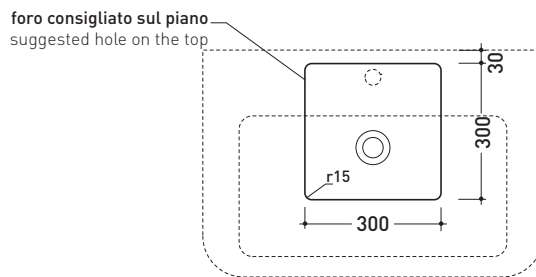

## MA75L

Basin 75 cm wall hung - countertop - on pedestal installation

•WITH OVERFLOW •ARRANGED FOR 3 TAP HOLES

Complements: MADRE mirror (MASPE75)  
Line taps basin EVERGREEN  
Line accessories EVERGREEN

Technical accessories: Chrome siphon (SIFL/CR) - Gold siphon (SIFDR)  
Stop & Go drain (PLSG)  
CERAMIC Stop & Go drain (PLCE)  
Two piece set chrome tap filters (RF026)  
Wall fixing kit (9002)

Package dim. | Weight **24,8 kg** | Pz. Pallet n°

CE UNI EN 14688 - CL20 Dop-No14688

vista zenitale / zenital view

vista zenitale / zenital view

vista frontale / frontal view

sezione longitudinale / section

sizes in mm

Please consider a 2% tolerance on indicated measurements