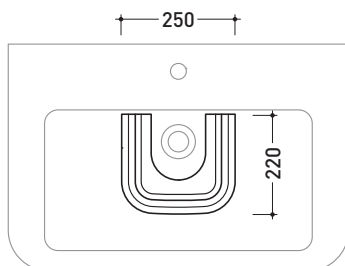

CE UNI EN 14688 - CL20 Dop-No14688

vista zenitale / zenital view

vista zenitale / zenital view

vista frontale / frontal view

sezione longitudinale / section

sizes in mm

Please consider a 2% tolerance on indicated measurements

## MACOL

Ceramic pedestal suitable for Madre 75/95 basins

Complements: **Madre 75 basin** (MA75L)  
**Madre 95 basin** (MA95L)  
**Line taps basin** EVERGREEN  
**Line accessories** EVERGREEN

Package dim.

Weight **14,5 kg**

Pz. Pallet n°

CE

vista zenitale / zenital view

vista frontale / frontal view

vista laterale / lateral view

sizes in mm

Please consider a 2% tolerance on indicated measurements

## MASPE75

Varnished resin frame mirror ø75 cm with LED lamp

Package dim.

Weight **9 kg**

Pz. Pallet n° -

CE

vista frontale / frontal view

vista laterale / lateral view