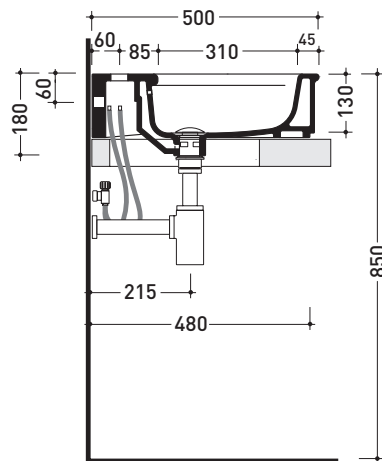

CE UNI EN 14688 - CL20 Dop-No14688

vista zenitale / zenital view

vista zenitale / zenital view

vista frontale / frontal view

sezione longitudinale / section

sizes in mm

Please consider a 2% tolerance on indicated measurements