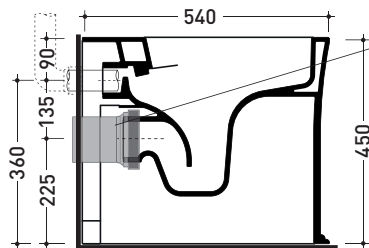

- \*Kit suitable for wall trap H 230 mm (LKR00)
- \*Kit suitable for floor trap from 50 to 80 mm (LKR90)
- \*Kit suitable for floor trap from 80 to 100 mm (LK8010)
- \*Kit suitable for floor trap from 100 to 120 mm (LK1012)
- \*Kit suitable for floor trap from 120 to 140 mm (LK1214)
- \*Kit suitable for floor trap from 140 to 160 mm (LK1416)
- \*Kit suitable for floor trap from 160 to 180 mm (LKRS)
- \*Kit suitable for floor trap from 180 to 200 mm (LK1820)
- \*Kit suitable for floor trap from 200 to 220 mm (LK2022)
- \*Kit suitable for floor trap from 220 to 330 mm (LK2233)

Package dim. | Weight **30,5 kg** | Pz. Pallet n°

CE UNI EN 997 | Dop-No997

**NOTICE: floor fixing by silicone**

vista zenitale / zenital view

vista laterale / lateral view

vista retro / back view

**SCARICO A PARETE**  
**PREDISPOSTO PER WC SOSPESO**  
WALL DISCHARGE ARRANGEMENT  
FOR WALL-HUNG WC

sezione longitudinale / section

**SCARICO A PAVIMENTO**  
**PREDISPOSTO DA 5 A 43 CM**  
ARRANGEMENT DISCHARGE  
TO FLOOR FROM 5 TO 43 CM

connessioni di scarico  
da acquistare  
separatamente  
drainage connector  
to be purchased separately

da/from 50 a/to 430 mm  
sezione longitudinale / section

sizes in mm

Please consider a 2% tolerance on indicated measurements

CERAMIC: glossy finish

matt finish

**FLAMINIA does not recommend  
combining this toilet model  
with rapid-flow/flushometer systems  
or traditional high tanks**