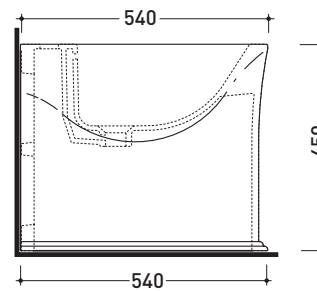

da/from 50 a/to 430 mm  
sezione longitudinale / section

sizes in mm

Please consider a 2% tolerance on indicated measurements

CERAMIC: glossy finish

matt finish

**FLAMINIA does not recommend  
combining this toilet model  
with rapid-flow/flushometer systems  
or traditional high tanks**

Package dim. | Weight **28,5 kg** | Pz. Pallet n°

CE UNI EN 14528 - CL20 Dop-No14528

**NOTICE: floor fixing by silicone**

vista zenitale / zenital view

vista laterale / lateral view

sezione longitudinale / section

vista retro / back view

sizes in mm

Please consider a 2% tolerance on indicated measurements

CERAMIC: glossy finish

white black

matt finish

milky white graphite