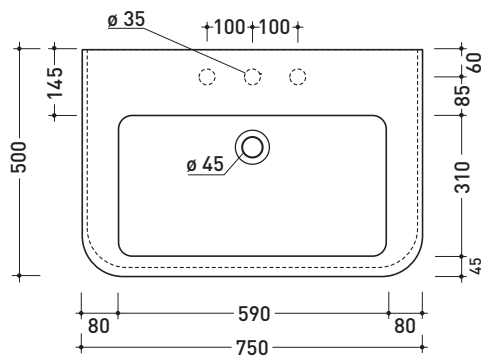

## MA75L

Basin 75 cm wall hung - countertop - on pedestal installation

•WITH OVERFLOW •ARRANGED FOR 3 TAP HOLES

Complements: MADRE mirror (MASPE75)  
Line taps basin EVERGREEN  
Line accessories EVERGREEN

CE UNI EN 14688 - CL20 Dop-No14688

vista zenitale / zenital view

vista zenitale / zenital view

vista frontale / frontal view

sezione longitudinale / section

sizes in mm

Please consider a 2% tolerance on indicated measurements