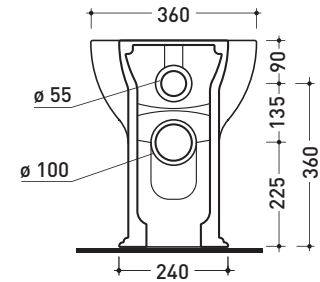

Package dim. | Weight **30,5 kg** | Pz. Pallet n°

CE UNI EN 997 | Dop-No997

**NOTICE: floor fixing by silicone**

vista zenitale / zenital view

vista laterale / lateral view

vista retro / back view

**SCARICO A PARETE**  
**PREDISPOSTO PER WC SOSPESO**  
WALL DISCHARGE ARRANGEMENT  
FOR WALL-HUNG WC

da/from 50 a/to 430 mm  
sezione longitudinale / section

sizes in mm

Please consider a 2% tolerance on indicated measurements

CERAMIC: glossy finish

matt finish

**FLAMINIA does not recommend  
combining this toilet model  
with rapid-flow/flushometer systems  
or traditional high tanks**