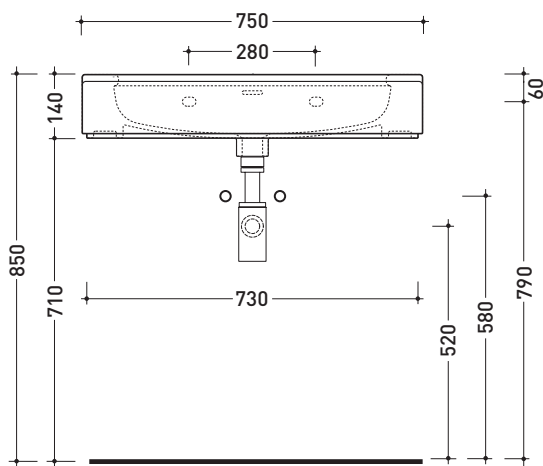

CE UNI EN 14688 - CL20 Dop-No14688

vista zenitale / zenital view

vista zenitale / zenital view

vista frontale / frontal view

sezione longitudinale / section

sizes in mm

Please consider a 2% tolerance on indicated measurements

## MASPE75

Varnished resin frame mirror ø75 cm with LED lamp

Package dim.

Weight **9 kg**

Pz. Pallet n° -

CE

vista frontale / frontal view

vista laterale / lateral view