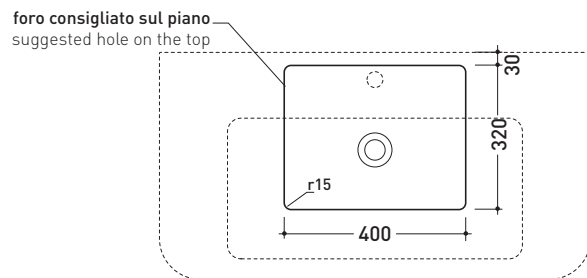

## MA95L

Basin 95 cm wall hung - countertop - on pedestal installation

•WITH OVERFLOW •ARRANGED FOR 3 TAP HOLES

Complements: MADRE mirror (MASPE75)  
Line taps basin EVERGREEN  
Line accessories EVERGREEN

Technical accessories: Chrome siphon (SIFL/CR) - Gold siphon (SIFDR)  
Stop & Go drain (PLSG)  
CERAMIC Stop & Go drain (PLCE)  
Two piece set chrome tap filters (RF026)  
Wall fixing kit (9002)

Package dim. | Weight **29,5 kg** | Pz. Pallet n°

CE UNI EN 14688 - CL20 Dop-No14688

vista zenitale / zenital view

vista zenitale / zenital view

vista frontale / frontal view

sezione longitudinale / section

sizes in mm

Please consider a 2% tolerance on indicated measurements