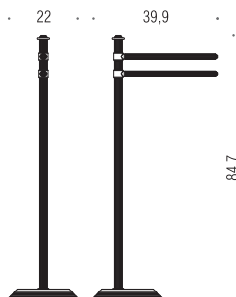

B3307
Porta scopino
Hanging brush holder

HERMITAGE

Classic Line

B3340
Porta sapone d'appoggio
Standing soap dish holder

B3341
Porta bicchiere d'appoggio
Standing glass holder

B9336
Spandisapone (L. 0,30) d'appoggio
Standing soap dispenser

B3306
Porta scopino d'appoggio
Standing brush holder

Materiale
Material

Ottone / Cromall®
Brass / Cromall®

Finiture
Finishes

Complemento
Complement

 **Vetro acidato naturale**
Natural acid glass

Accessori d'appoggio
Free-standing accessories

B3318

Piantana con porta rotolo e porta scopino

Standing column with paper holder and brush holder

B3338

Piantana con due porta salvietta

Standing column with two towel holders