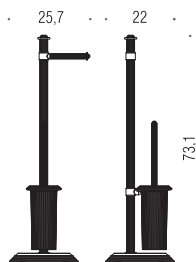

B3307
Porta scopino
Hanging brush holder

HERMITAGE

Classic Line

B3340
Porta sapone d'appoggio
Standing soap dish holder

B3341
Porta bicchiere d'appoggio
Standing glass holder

B9336
Spandisapone (L. 0,30) d'appoggio
Standing soap dispenser

B3306
Porta scopino d'appoggio
Standing brush holder

Materiale
Material

Ottone / Cromall®
Brass / Cromall®

Finiture
Finishes

Complemento
Complement

 **Vetro acidato naturale**
Natural acid glass

Accessori d'appoggio
Free-standing accessories