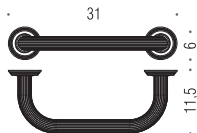

Materiale
Material

Ottone / Cromall®
Brass / Cromall®

Finiture
Finishes

Cromo
Chrome

HPS
HPS Gold (Oro)

Ottone antico
Antique brass

Complemento
Complement

Vetro acidato naturale
Natural acid glass

Accessori con fissaggio vite e tassello
Accessories with screw and plug fixing