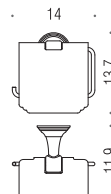

B3376
Maniglione da vasca
Bath grab-bar

B3387
Rack porta salvietta
Rack towel holder

B3308
Porta rotolo
Paper holder

Reversibile
Reversible

B3390
Porta rotolo
Paper holder

B3391
Porta rotolo coperto
Paper holder with cover

B3307
Porta scopino
Hanging brush holder

HERMITAGE

Classic Line

B3340
Porta sapone d'appoggio
Standing soap dish holder

B3341
Porta bicchiere d'appoggio
Standing glass holder

B9336
Spandisapone (L. 0,30) d'appoggio
Standing soap dispenser