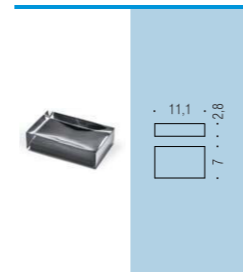

ICY

W4501
Porta sapone
d'appoggio in resina
Resin standing
soap dish holder