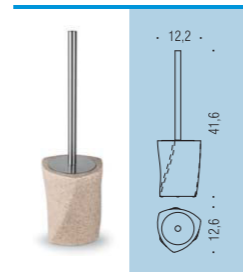

W4606
Porta scopino
d'appoggio in resina
e sabbia con manico satinato
Standing brush holder
in resin and sand
with satin WC stick