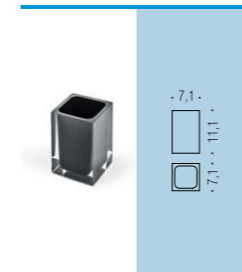

W4502
Porta bicchiere
d'appoggio in resina
Resin standing
glass holder