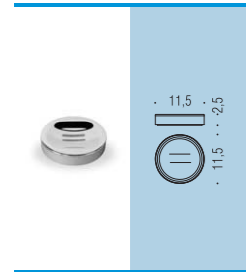

W4406
W4405
W4402
W4401

W4606
W4605
W4602
W4601

W4503
W4506
W4502
W4501
W4505

W4706
W4705
W4702
W4701

PENGUY

W4401
Porta sapone
d'appoggio in resina
Resin standing
soap dish holder

W4402
Porta bicchiere
d'appoggio in resina
Resin standing
glass holder

W4405
Spandisapone
(L 0,25) d'appoggio in resina
con pompetta cromata
Resin standing soap dispenser
with chrome pump

W4406
Porta scopino
d'appoggio in resina
con manico cromato
Resin standing brush holder
with chrome WC stick